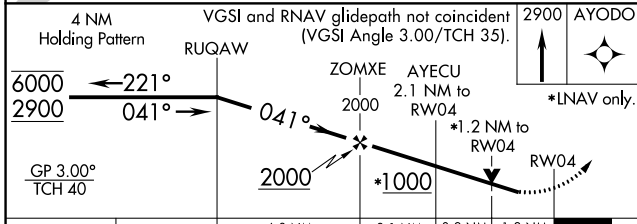

WAAS CH 82320 W04A	APP CRS 041°	Rwy ldg TDZE Apt Elev	5698 316 338
--	------------------------	-----------------------------	---

RNAV (GPS) RWY 4

DYERSBURG RGNL (DYR)

RNP APCH.

⚠ Circling to Rwy 16, 34 NA at night. Rwy 4 helicopter visibility reduction below 3/4 SM NA. For uncompensated Baro-VNAV systems, LNAV/VNAV NA below -15°C or above 54°C.

MISSED APPROACH: Climb to 2900 direct AYODO and hold.

AWOS-3PT 135.625	MEMPHIS CENTER 134.65 316.15	UNICOM 123.05 (CTAF) 0
----------------------------	--	----------------------------------

	A		B		C		D
CATEGORY							
LPV DA	588-1		272 (300-1)				
LNAV/VNAV DA	801-1 3/8		485 (500-1 3/8)				
LNAV MDA	720-1		404 (400-1)		720-1 1/8		404 (400-1 1/8)
CIRCLING	740-1 402 (500-1)		800-1 462 (500-1)		1040-2 702 (800-2)		1240-3 902 (1000-3)