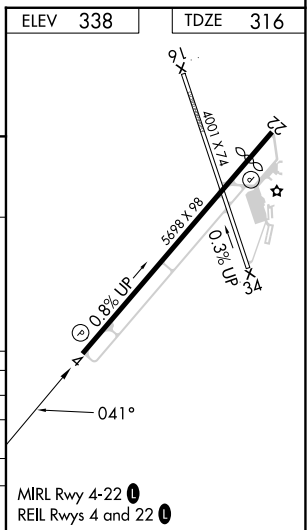

WAAS CH 82320 W04A	APP CRS 041°	Rwy ldg TDZE Apt Elev	5698 316 338
--	------------------------	-----------------------------	---

RNAV (GPS) RWY 4

DYERSBURG RGNL (DYR)

RNP APCH.

⚠ Circling to Rwy 16, 34 NA at night. Rwy 4 helicopter visibility reduction below 3/4 SM NA. For uncompensated Baro-VNAV systems, LNAV/VNAV NA below -15°C or above 54°C.

MISSED APPROACH: Climb to 2900 direct AYODO and hold.

AWOS-3PT 135.625	MEMPHIS CENTER 134.65 316.15	UNICOM 123.05 (CTAF) 0
----------------------------	--	----------------------------------

	A		B		C		D
CATEGORY							
LPV DA	588-1		272 (300-1)				
LNAV/VNAV DA	801-1 3/8		485 (500-1 3/8)				
LNAV MDA	720-1		404 (400-1)		720-1 1/8		404 (400-1 1/8)
CIRCLING	740-1 402 (500-1)		800-1 462 (500-1)		1040-2 702 (800-2)		1240-3 902 (1000-3)