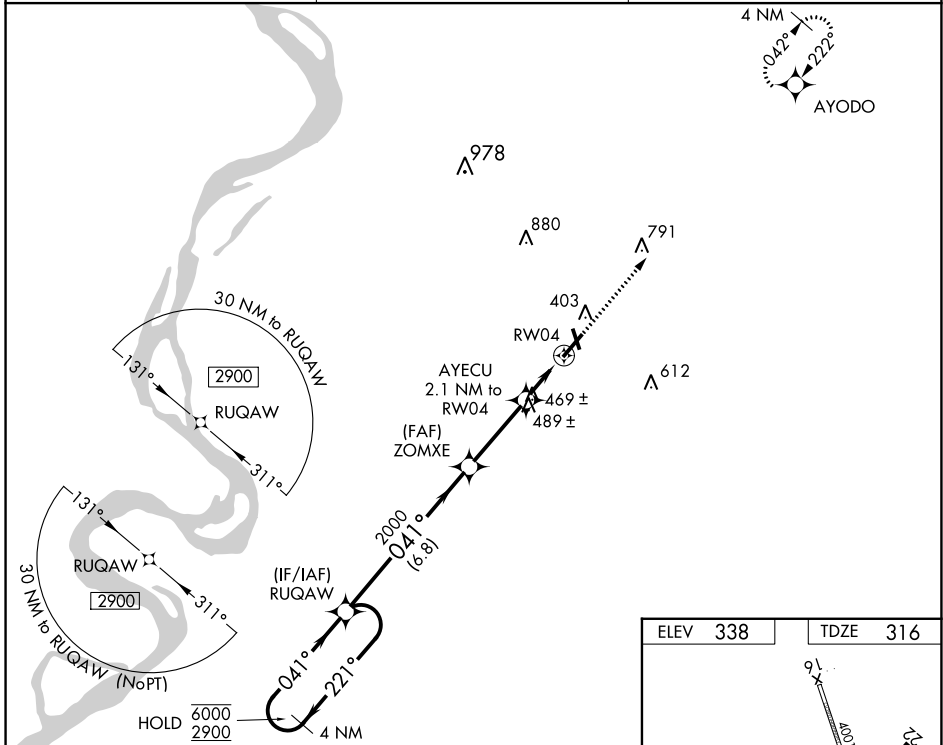

WAAS CH 82320 W04A	APP CRS 041°	Rwy ldg TDZE Apt Elev	5698 316 338
--	------------------------	-----------------------------	---

RNAV (GPS) RWY 4

DYERSBURG RGNL (DYR)

RNP APCH.

⚠ Circling to Rwy 16, 34 NA at night. Rwy 4 helicopter visibility reduction below 3/4 SM NA. For uncompensated Baro-VNAV systems, LNAV/VNAV NA below -15°C or above 54°C.

MISSED APPROACH: Climb to 2900 direct AYODO and hold.

AWOS-3PT 135.625	MEMPHIS CENTER 134.65 316.15	UNICOM 123.05 (CTAF) 0
----------------------------	--	----------------------------------

	A		B		C		D
CATEGORY							
LPV DA	588-1		272 (300-1)				
LNAV/VNAV DA	801-1 3/8		485 (500-1 3/8)				
LNAV MDA	720-1		404 (400-1)		720-1 1/8		404 (400-1 1/8)
CIRCLING	740-1 402 (500-1)		800-1 462 (500-1)		1040-2 702 (800-2)		1240-3 902 (1000-3)

SE-1, 28 NOV 2024 to 26 DEC 2024

SE-1, 28 NOV 2024 to 26 DEC 2024