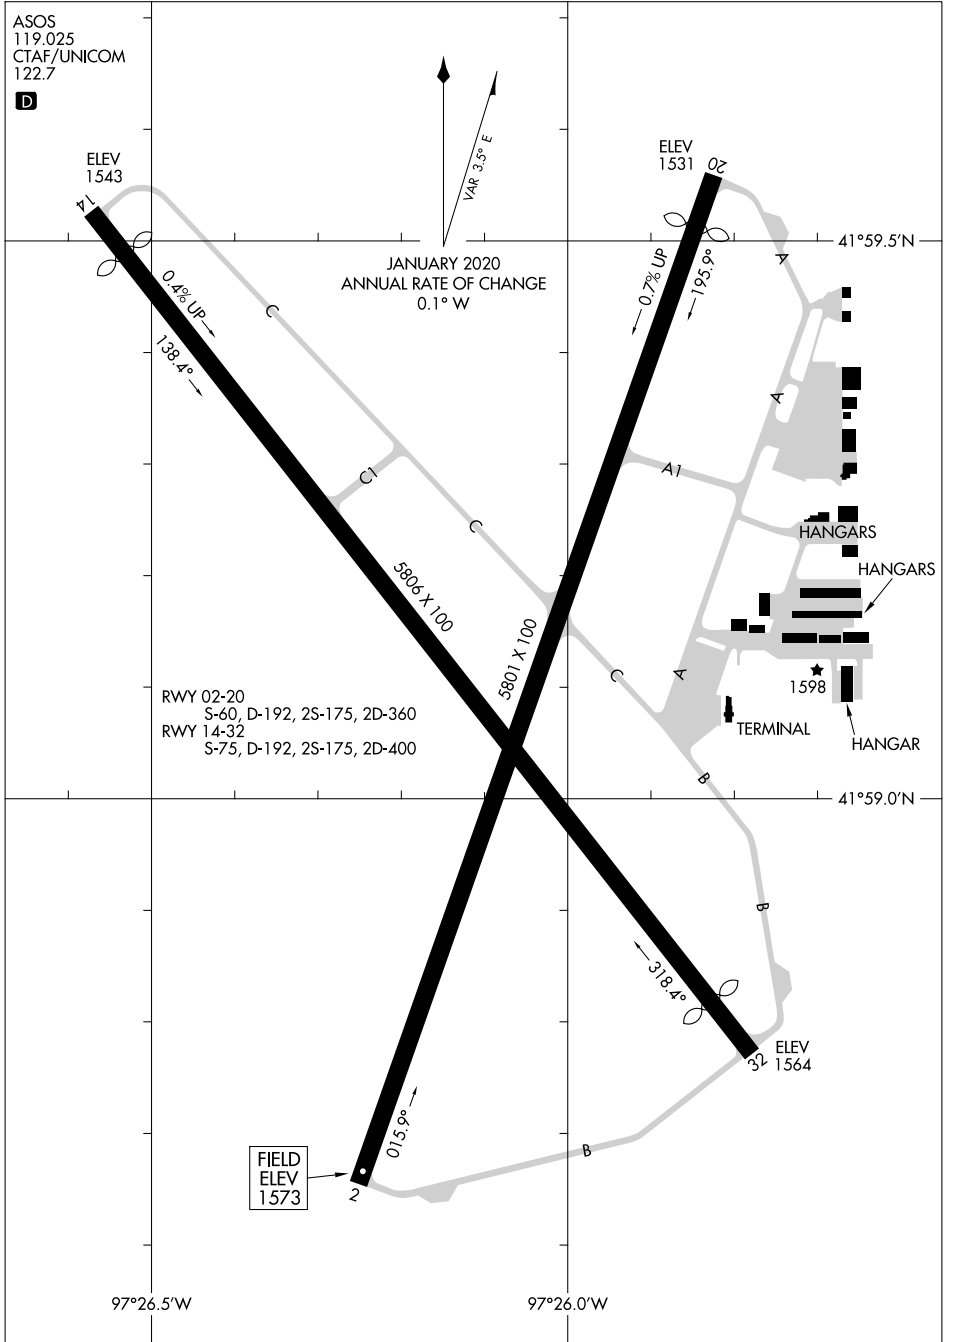

21112 **AIRPORT DIAGRAM** NORFOLK RGNL/KARL STEFAN MEML FLD (OFK) NORFOLK, NEBRASKA  
 AL-974 (FAA)

ASOS  
 119,025  
 CTAF/UNICOM  
 122.7

NC-2, 28 NOV 2024 to 26 DEC 2024

NC-2, 28 NOV 2024 to 26 DEC 2024

**AIRPORT DIAGRAM** NORFOLK, NEBRASKA  
 21112 NORFOLK RGNL/KARL STEFAN MEML FLD (OFK)