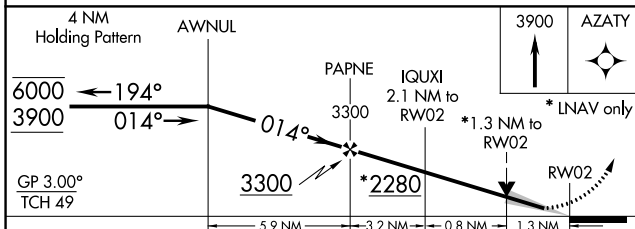

WAAS CH 50120 W02A	APP CRS 014°	Rwy Idg TDZE Apt Elev	5801 1573 1573

RNAV (GPS) RWY 2

NORFOLK RGNL/KARL STEFAN MEML FLD (OFK)

RNP APCH.	MALSR	MISSED APPROACH: Climb to 3900 direct AZATY and hold.
For uncorrected Baro-VNAV systems, LNAV/VNAV NA below -21°C or above 54°C.		

ASOS 119.025	MINNEAPOLIS CENTER 125.025 235.625	UNICOM 122.7 (CTAF)

ELEV 1573	TDZE 1573