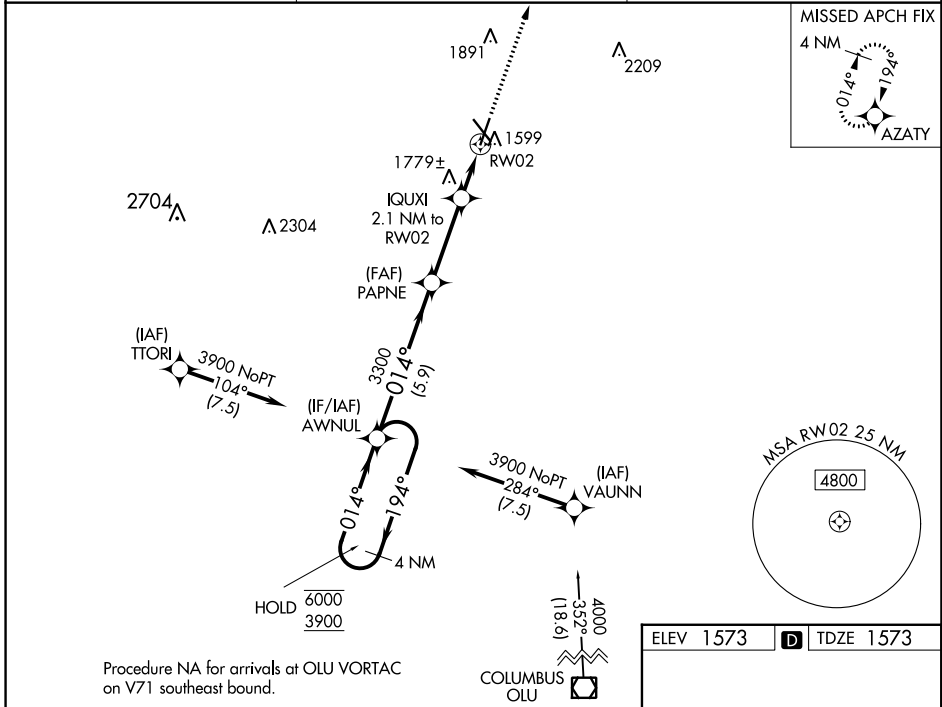

WAAS CH 50120 W02A	APP CRS 014°	Rwy Idg TDZE Apt Elev	5801 1573 1573
--	------------------------	-----------------------------	---

RNAV (GPS) RWY 2

NORFOLK RGNL/KARL STEFAN MEML FLD (OFK)

RNP APCH.	MALSR	MISSED APPROACH: Climb to 3900 direct AZATY and hold.
<p>For uncorrected Baro-VNAV systems, LNAV/VNAV NA below -21°C or above 54°C.</p>		

ASOS 119.025	MINNEAPOLIS CENTER 125.025 235.625	UNICOM 122.7 (CTAF)
------------------------	--	-------------------------------

ELEV 1573	TDZE 1573
-----------	-----------

NC-2, 28 NOV 2024 to 26 DEC 2024

NC-2, 28 NOV 2024 to 26 DEC 2024