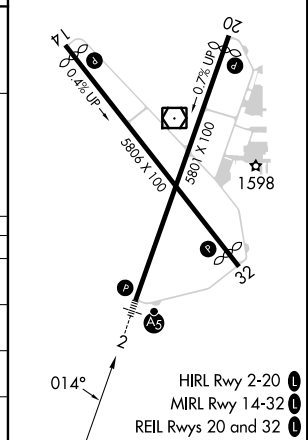

WAAS CH 50120 W02A	APP CRS 014°	Rwy Idg TDZE Apt Elev	5801 1573 1573
--	------------------------	-----------------------------	---

RNAV (GPS) RWY 2

NORFOLK RGNL/KARL STEFAN MEML FLD (OFK)

RNP APCH.	MALSR	MISSED APPROACH: Climb to 3900 direct AZATY and hold.
<p>For uncorrected Baro-VNAV systems, LNAV/VNAV NA below -21°C or above 54°C.</p>		

ASOS 119.025	MINNEAPOLIS CENTER 125.025 235.625	UNICOM 122.7 (CTAF)
------------------------	--	-------------------------------

ELEV 1573	TDZE 1573
-----------	-----------

NC-2, 28 NOV 2024 to 26 DEC 2024