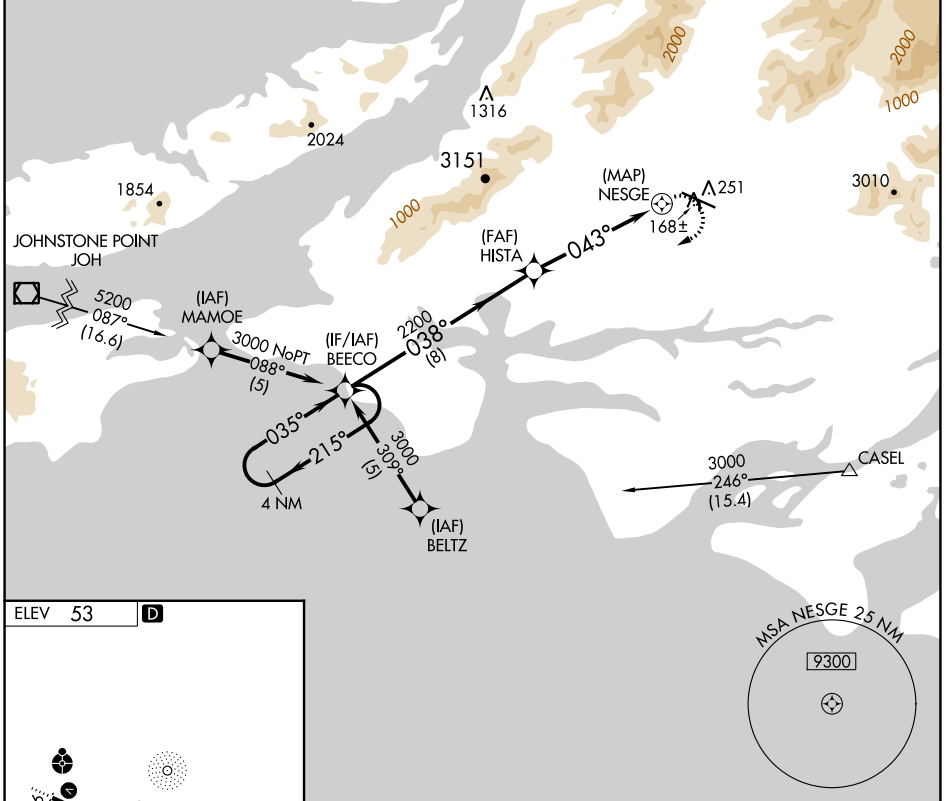

APP CRS	Rwy Idg	N/A
043°	TDZE	N/A
	Apt Elev	53

RNAV (GPS)-B

MERLE K (MUDHOLE) SMITH (CDV)(PACV)

RNP APCH-GPS.

⚠ Circling to Rwy 16/34 NA at night. When local altimeter setting not received, use Valdez altimeter setting and increase all MDAs 120 feet. Circling NA north of Rwy 9/27. Rwy 16/34 helicopter visibility reduction below 1 SM NA.

MISSED APPROACH: Climbing right turn to 3000 direct BEECO and hold.

ASOS	134.8
------	--------------

ANCHORAGE CENTER	119.3 133.6 269.4
------------------	--------------------------

JUNEAU RADIO	122.2 123.6 (CTAF) 1
--------------	-----------------------------

CATEGORY	A	B	C	D
CIRCLING	520-1	467 (500-1)	520-1½ 467 (500-1½)	1540-3 1487 (1500-3)

RNAV (GPS)-B

AK, 31 OCT 2024 to 26 DEC 2024

AK, 31 OCT 2024 to 26 DEC 2024