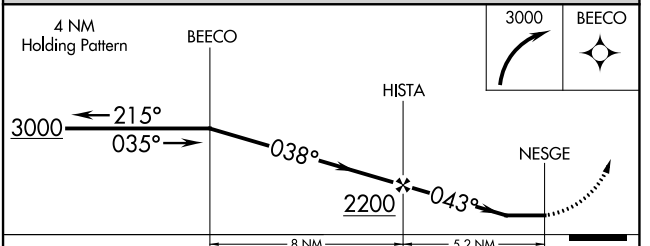

APP CRS	Rwy Idg	N/A
043°	TDZE	N/A
	Apt Elev	53

RNAV (GPS)-B

MERLE K (MUDHOLE) SMITH (CDV)(PACV)

RNP APCH-GPS.

⚠ Circling to Rwy 16/34 NA at night. When local altimeter setting not received, use Valdez altimeter setting and increase all MDAs 120 feet. Circling NA north of Rwy 9/27. Rwy 16/34 helicopter visibility reduction below 1 SM NA.

MISSED APPROACH: Climbing right turn to 3000 direct BEECO and hold.

ASOS	134.8
------	--------------

ANCHORAGE CENTER	119.3 133.6 269.4
------------------	--------------------------

JUNEAU RADIO	122.2 123.6 (CTAF) 1
--------------	-----------------------------