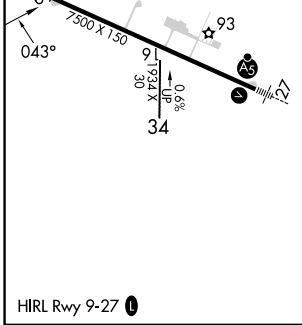

APP CRS	Rwy Idg	N/A
043°	TDZE	N/A
	Apt Elev	53

RNAV (GPS)-B

MERLE K (MUDHOLE) SMITH (CDV)(PACV)

RNP APCH-GPS.

⚠ Circling to Rwy 16/34 NA at night. When local altimeter setting not received, use Valdez altimeter setting and increase all MDAs 120 feet. Circling NA north of Rwy 9/27. Rwy 16/34 helicopter visibility reduction below 1 SM NA.

MISSED APPROACH: Climbing right turn to 3000 direct BEECO and hold.

ASOS	134.8
------	--------------

ANCHORAGE CENTER	119.3 133.6 269.4
------------------	--------------------------

JUNEAU RADIO	122.2 123.6 (CTAF) 1
--------------	-----------------------------

CATEGORY	A	B	C	D
CIRCLING	520-1	467 (500-1)	520-1½ 467 (500-1½)	1540-3 1487 (1500-3)

RNAV (GPS)-B

AK, 31 OCT 2024 to 26 DEC 2024

AK, 31 OCT 2024 to 26 DEC 2024