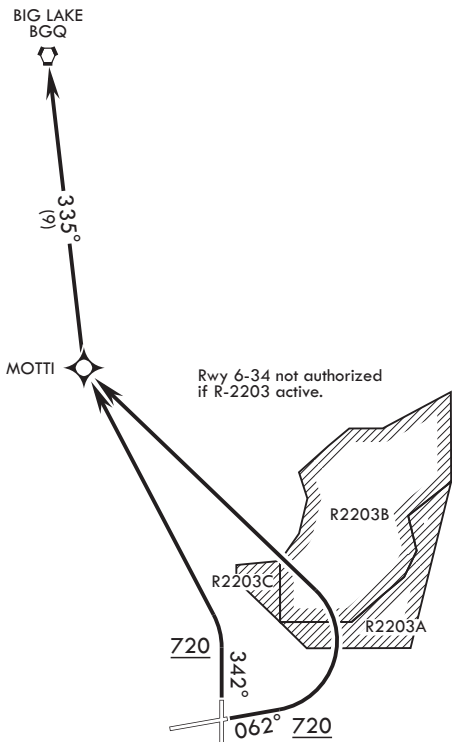

ELMENDORF THREE DEPARTURE (RNAV) (MOTTI3.BGQ)

ANCHORAGE, ALASKA

ATIS * 124.3 273.5
 CLNC DEL 128.8 306.925
 GND CON 121.8 275.8
 TOWER 127.2 352.05
 ANCHORAGE APP CON/DEP CON
 118.6 290.5

RNAV1 - GPS
 RADAR required for non-GPS equipped aircraft.

DEPARTURE ROUTE DESCRIPTION

TAKEOFF RWY 6: Climb heading 062° to 720, then turn left direct MOTTI, thence via 335° track to BGQ VORTAC at assigned ATC altitude.

TAKEOFF RWY 34: Climb heading 342° to 720, then turn left direct MOTTI, thence via 335° track to BGQ VORTAC at assigned altitude.

ELMENDORF THREE DEPARTURE (RNAV) (MOTTI3.BGQ)

ANCHORAGE, ALASKA
ELMENDORF AFB (PAED)

Orig 20APR23
TERPS

AK, 31 OCT 2024 to 26 DEC 2024

AK, 31 OCT 2024 to 26 DEC 2024