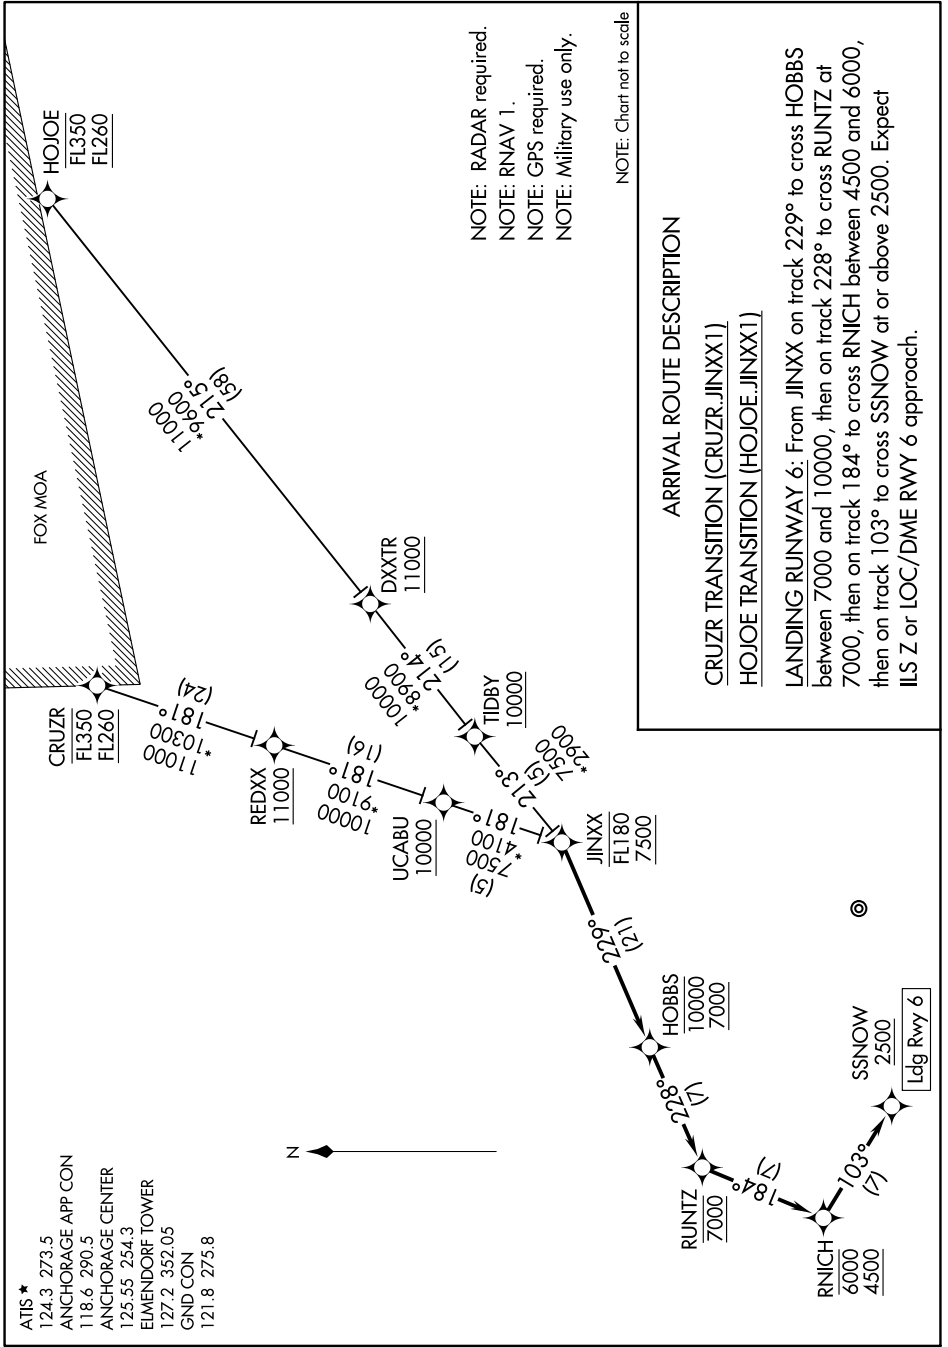

AK, 31 OCT 2024 to 26 DEC 2024

AK, 31 OCT 2024 to 26 DEC 2024