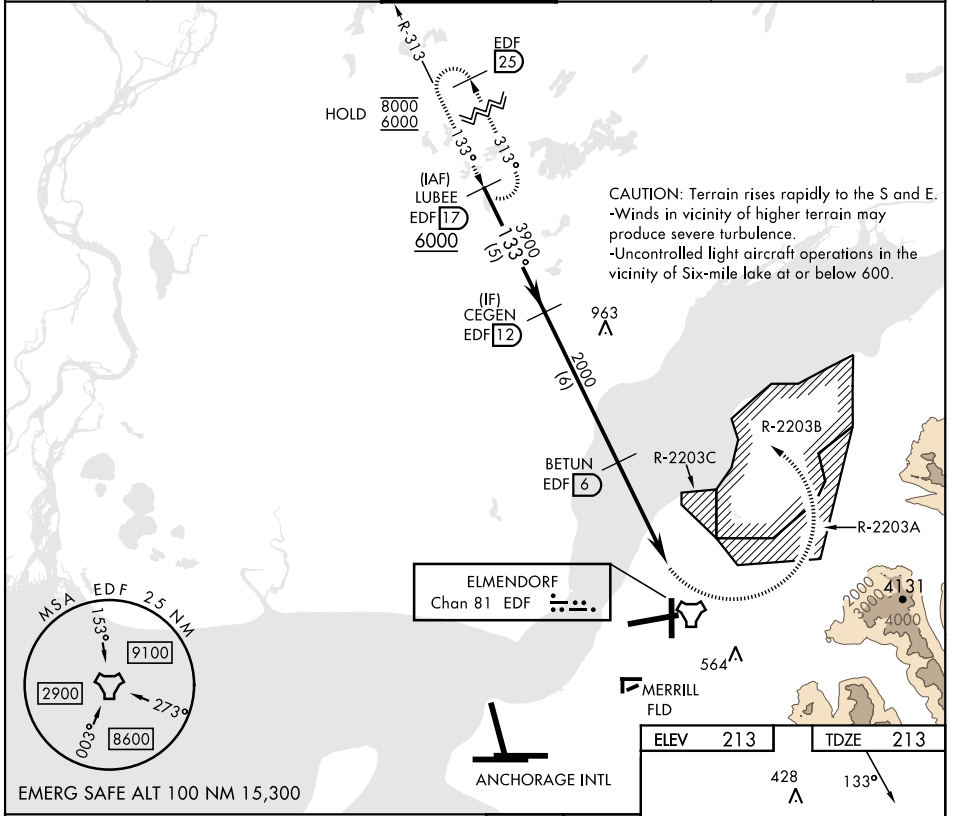

TACAN Z RWY 16

TACAN Chan	EDF 81	APCH CRS	133°	Rwy Idg	7493
				TDZE	213
				Arprt Elev	213

[USAF]

ELMENDORF AFB (PAED)

⚠ * Circling not authorized SW of Rwy 6 and 34.
 Visibility reduction by Helicopters NA.
 MISSED APPROACH: Climbing left turn to 6000 via EDF TACAN R-313 to LUBEE and hold. Continue climb-in-hold to 6000.

ATIS ★	ANCHORAGE APP CON	TOWER	GND CON	CLNC DEL	PAR
124.3 273.5	118.6 290.5 (N) 123.8 259.3 (S)	127.2 352.05	121.8 275.8	128.8 306.925	

AK, 31 OCT 2024 to 26 DEC 2024

AK, 31 OCT 2024 to 26 DEC 2024

CATEGORY	A	B	C	D
S-16	740-1	527 (600-1)	740-1½	527 (600-1½)
C CIRCLING *	840-1	627 (700-1)	920-2 707 (800-2)	1020-2½ 807 (900-2½)

TACAN Z RWY 16