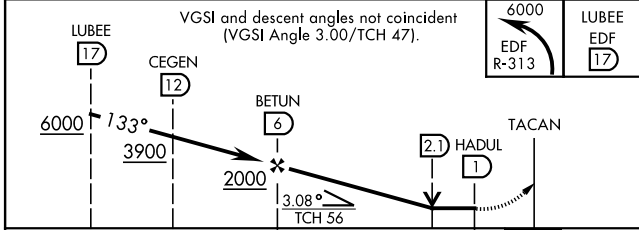

TACAN Z RWY 16

TACAN Chan	EDF 81	APCH CRS	133°	Rwy Idg	7493
				TDZE	213
				Arprt Elev	213

[USAF]

ELMENDORF AFB (PAED)

⚠ * Circling not authorized SW of Rwy 6 and 34.
 Visibility reduction by Helicopters NA.
 MISSED APPROACH: Climbing left turn to 6000 via EDF TACAN R-313 to LUBEE and hold. Continue climb-in-hold to 6000.

ATIS ★	ANCHORAGE APP CON	TOWER	GND CON	CLNC DEL	PAR
124.3 273.5	118.6 290.5 (N) 123.8 259.3 (S)	127.2 352.05	121.8 275.8	128.8 306.925	

AK, 31 OCT 2024 to 26 DEC 2024

AK, 31 OCT 2024 to 26 DEC 2024

CATEGORY	A	B	C	D
S-16	740-1	527 (600-1)	740-1½	527 (600-1½)
C CIRCLING *	840-1	627 (700-1)	920-2 707 (800-2)	1020-2½ 807 (900-2½)