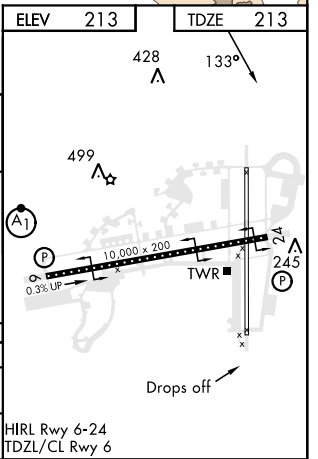

TACAN Z RWY 16

TACAN Chan	EDF 81	APCH CRS	133°	Rwy Idg	7493
				TDZE	213
				Arprt Elev	213

[USAF]

ELMENDORF AFB (PAED)

⚠ * Circling not authorized SW of Rwy 6 and 34.
 Visibility reduction by Helicopters NA.
 MISSED APPROACH: Climbing left turn to 6000 via EDF TACAN R-313 to LUBEE and hold. Continue climb-in-hold to 6000.

ATIS ★	ANCHORAGE APP CON	TOWER	GND CON	CLNC DEL	PAR
124.3 273.5	118.6 290.5 (N) 123.8 259.3 (S)	127.2 352.05	121.8 275.8	128.8 306.925	

AK, 31 OCT 2024 to 26 DEC 2024

AK, 31 OCT 2024 to 26 DEC 2024

CATEGORY	A	B	C	D
S-16	740-1	527 (600-1)	740-1½	527 (600-1½)
C CIRCLING *	840-1	627 (700-1)	920-2 707 (800-2)	1020-2½ 807 (900-2½)

TACAN Z RWY 16