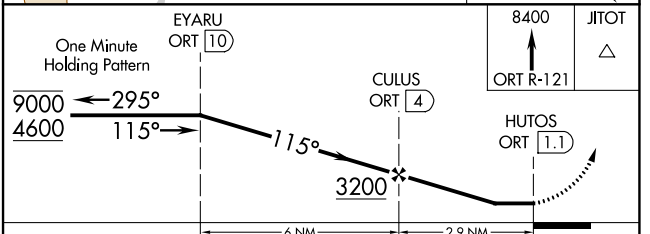

VORTAC ORT 116.3 Chan 110	APP CRS 115°	Rwy Idg TDZE Apt Elev 1720	N/A N/A 1720
---	------------------------	--	---

VOR-A

NORTHWAY (ORT)(PAOR)

DME required. ▽ ❄️ -37°C	MISSED APPROACH: Climb to 8400 on ORT R-121 to JITOT/ORT 15 DME and hold, continue climb-in-hold to 8400.
--------------------------------	---

ASOS 135.4	ANCHORAGE CENTER 126.55 323.0	NORTHWAY RADIO 123.6 (CTAF) 0
----------------------	---	---

CATEGORY	A	B	C	D
CIRCLING	2160-1 440 (500-1)	2180-1 460 (500-1)	2240-1½ 520 (600-1½)	2340-2 620 (700-2)