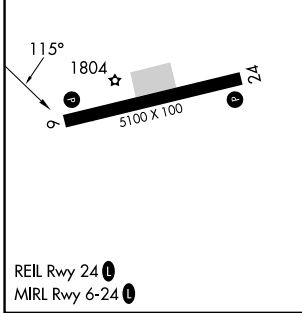

VORTAC ORT 116.3 Chan 110	APP CRS 115°	Rwy Idg TDZE Apt Elev 1720	N/A N/A 1720
---	------------------------	--	---

VOR-A

NORTHWAY (ORT)(PAOR)

DME required. ▽ ❄️ -37°C	MISSED APPROACH: Climb to 8400 on ORT R-121 to JITOT/ORT 15 DME and hold, continue climb-in-hold to 8400.
--------------------------------	---

ASOS 135.4	ANCHORAGE CENTER 126.55 323.0	NORTHWAY RADIO 123.6 (CTAF) 0
----------------------	---	---

CATEGORY	A	B	C	D
CIRCLING	2160-1 440 (500-1)	2180-1 460 (500-1)	2240-1½ 520 (600-1½)	2340-2 620 (700-2)