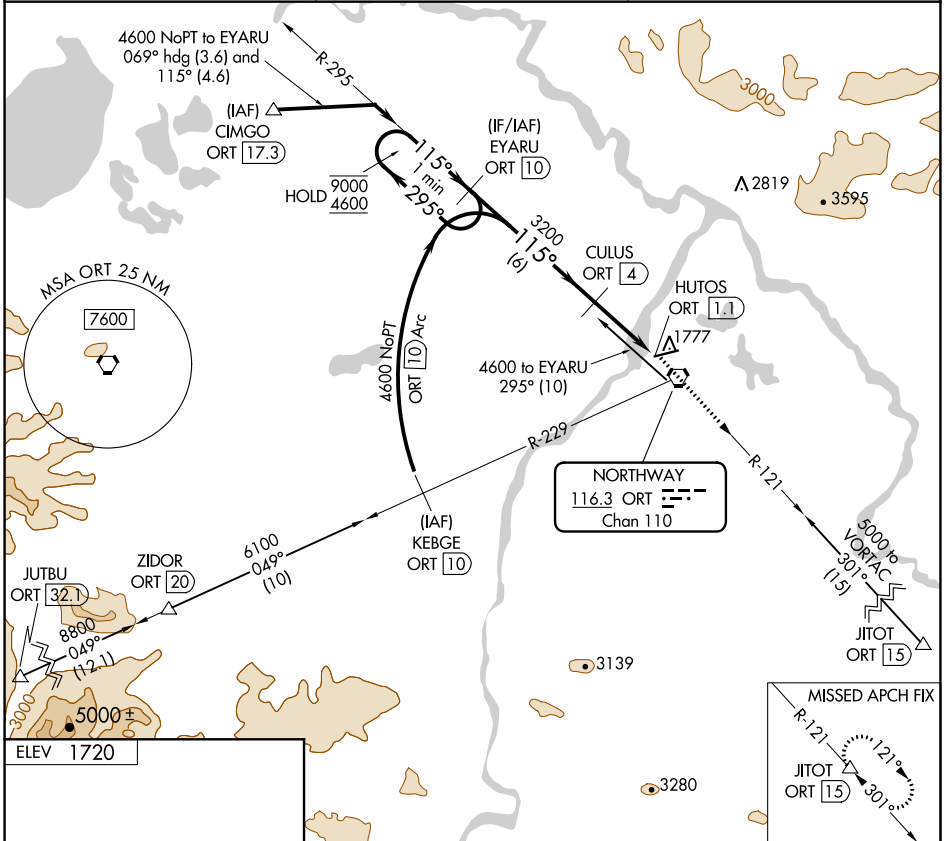

VORTAC ORT 116.3 Chan 110	APP CRS 115°	Rwy Idg TDZE Apt Elev 1720	N/A N/A 1720
---	------------------------	--	---

VOR-A

NORTHWAY (ORT)(PAOR)

DME required. ▽ ❄️ -37°C	MISSED APPROACH: Climb to 8400 on ORT R-121 to JITOT/ORT 15 DME and hold, continue climb-in-hold to 8400.
--------------------------------	---

ASOS 135.4	ANCHORAGE CENTER 126.55 323.0	NORTHWAY RADIO 123.6 (CTAF) 0
----------------------	---	---

CATEGORY	A	B	C	D
CIRCLING	2160-1 440 (500-1)	2180-1 460 (500-1)	2240-1½ 520 (600-1½)	2340-2 620 (700-2)

AK, 31 OCT 2024 to 26 DEC 2024

AK, 31 OCT 2024 to 26 DEC 2024