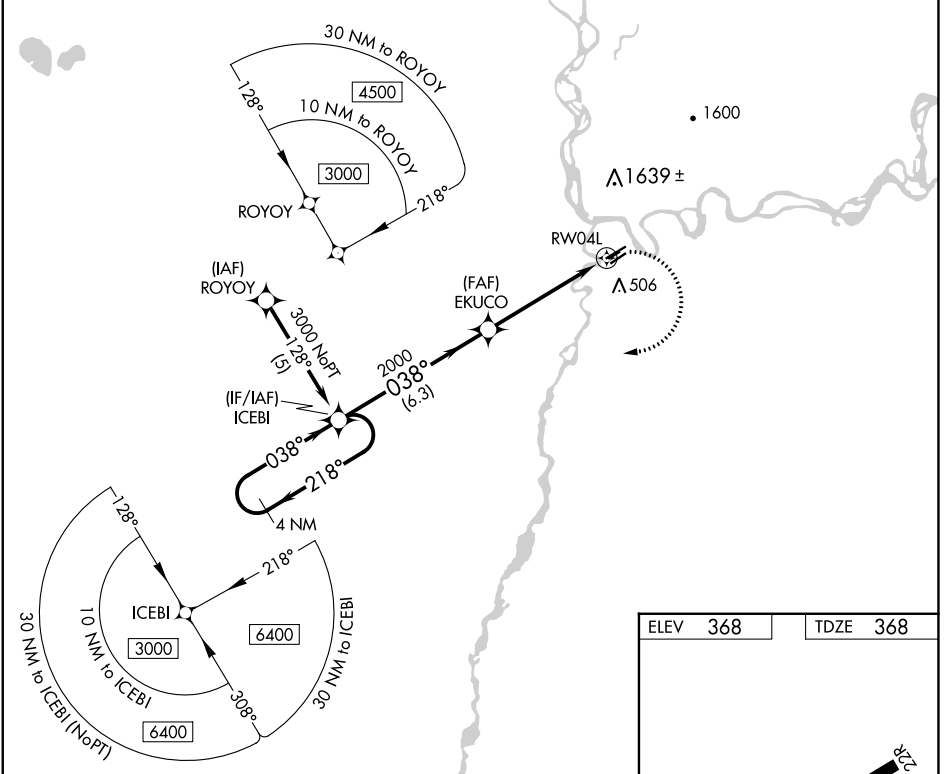

APP CRS 038°	Rwy Idg 4600
	TDZE 368
	Apt Elev 368

RNAV (GPS) RWY 4L

NENANA MUNI (ENN)(PANN)

RNP APCH.

⚠ When local altimeter setting not received, use Fairbanks Intl altimeter setting and increase all MDAs 100 feet and LNAV Cat C and Circling Cts C/D visibility ¼ SM. Circling NA west of Rwy 4L-22R. Procedure NA at night. Circling NA to Rws 4R, 22L, 4W and 22W. Rwy 4L helicopter visibility reduction below 1 SM NA.

MISSED APPROACH: Climbing right turn to 3000 direct ICEBI and hold.

ASOS 125.2	FAIRBANKS APP CON 125.35 363.2	FAIRBANKS RADIO 122.5	CTAF 122.1
----------------------	--	---------------------------------	----------------------

CATEGORY	A	B	C	D
LNAV MDA	800-1	432 (500-1)	800-1¼ 432 (500-1¼)	800-1½ 432 (500-1½)
CIRCLING	860-1	492 (500-1)	1180-2½ 812 (900-2½)	1180-2¾ 812 (900-2¾)

AK, 31 OCT 2024 to 26 DEC 2024

AK, 31 OCT 2024 to 26 DEC 2024