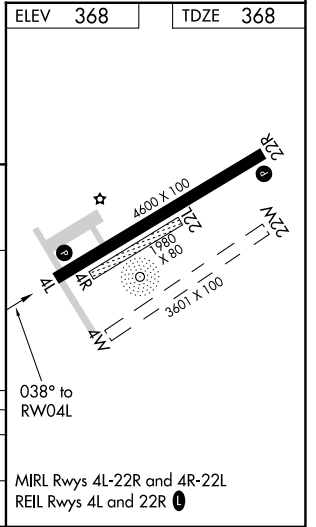

APP CRS 038°	Rwy Idg 4600
	TDZE 368
	Apt Elev 368

RNAV (GPS) RWY 4L

NENANA MUNI (ENN)(PANN)

RNP APCH.

⚠ When local altimeter setting not received, use Fairbanks Intl altimeter setting and increase all MDAs 100 feet and LNAV Cat C and Circling Cts C/D visibility ¼ SM. Circling NA west of Rwy 4L-22R. Procedure NA at night. Circling NA to Rws 4R, 22L, 4W and 22W. Rwy 4L helicopter visibility reduction below 1 SM NA.

CATEGORY	A	B	C	D
LNAV MDA	800-1	432 (500-1)	800-1¼ 432 (500-1¼)	800-1½ 432 (500-1½)
CIRCLING	860-1	492 (500-1)	1180-2½ 812 (900-2½)	1180-2¾ 812 (900-2¾)

AK, 31 OCT 2024 to 26 DEC 2024

AK, 31 OCT 2024 to 26 DEC 2024