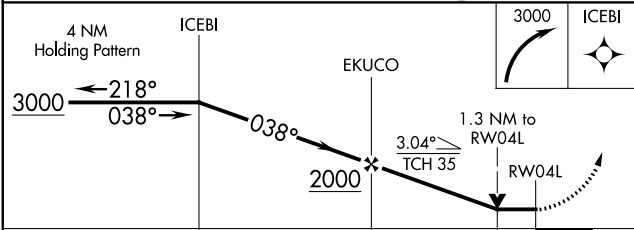

APP CRS 038°	Rwy Idg 4600
	TDZE 368
	Apt Elev 368

RNAV (GPS) RWY 4L

NENANA MUNI (ENN)(PANN)

RNP APCH.

⚠ When local altimeter setting not received, use Fairbanks Intl altimeter setting and increase all MDAs 100 feet and LNAV Cat C and Circling Cts C/D visibility ¼ SM. Circling NA west of Rwy 4L-22R. Procedure NA at night. Circling NA to Rws 4R, 22L, 4W and 22W. Rwy 4L helicopter visibility reduction below 1 SM NA.

MISSED APPROACH: Climbing right turn to 3000 direct ICEBI and hold.

ASOS 125.2	FAIRBANKS APP CON 125.35 363.2	FAIRBANKS RADIO 122.5	CTAF 122.1

CATEGORY	A	B	C	D
LNAV MDA	800-1	432 (500-1)	800-1¼ 432 (500-1¼)	800-1½ 432 (500-1½)
CIRCLING	860-1	492 (500-1)	1180-2½ 812 (900-2½)	1180-2¾ 812 (900-2¾)

AK, 31 OCT 2024 to 26 DEC 2024

AK, 31 OCT 2024 to 26 DEC 2024