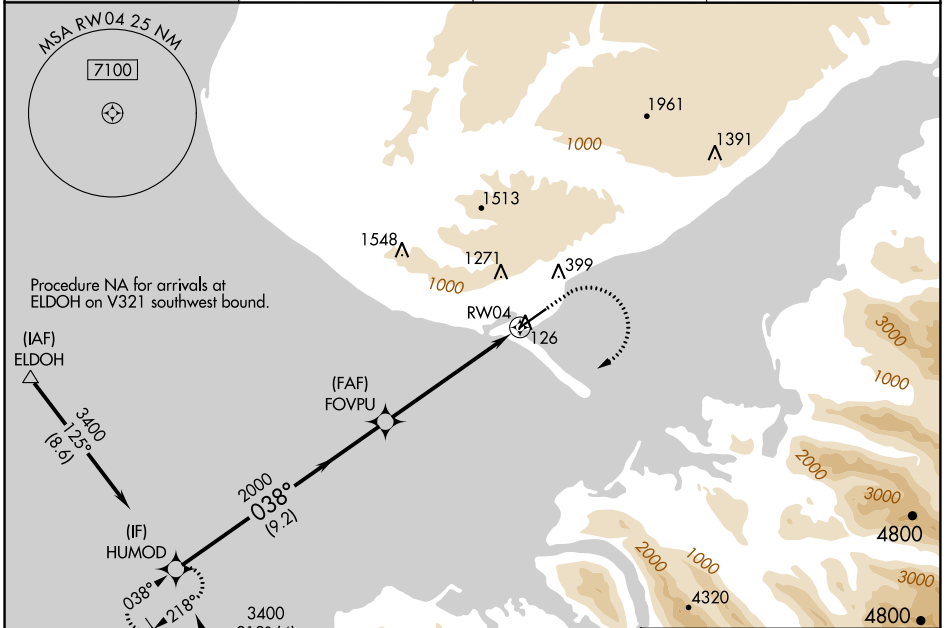

WAAS CH 86302 W04A	APP CRS 038°	Rwy Idg TDZE 78 Apt Elev 84

RNAV (GPS) Z RWY 4

HOMER (HOM) (PAHO)

RNP APCH. ▼ For uncompensated Baro-VNAV systems, LNAV/VNAV NA below -21°C or above 54°C. Inop table does not apply to LPV all Cats.	MALSF ⬇️	MISSED APPROACH: Climb to 500 then climbing right turn to 3500 direct HUMOD and hold.

AFIS 135.65	ANCHORAGE CENTER 125.9 270.3	HOMER RADIO 123.6 (CTAF)	UNICOM 122.7 123.0 123.05

ELEV 84	TDZE 78