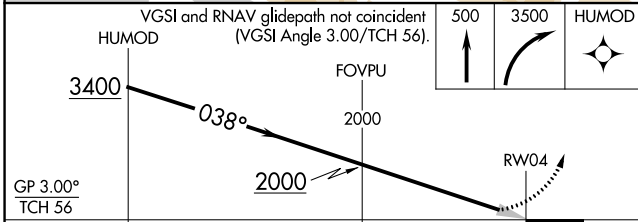

CATEGORY	A	B	C	D
LPV DA		444-1	366 (400-1)	
LNAV/VNAV DA		558-1$\frac{3}{8}$	480 (500-1$\frac{3}{8}$)