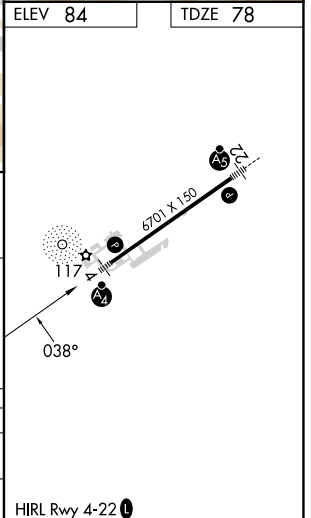

AK, 31 OCT 2024 to 26 DEC 2024

AK, 31 OCT 2024 to 26 DEC 2024