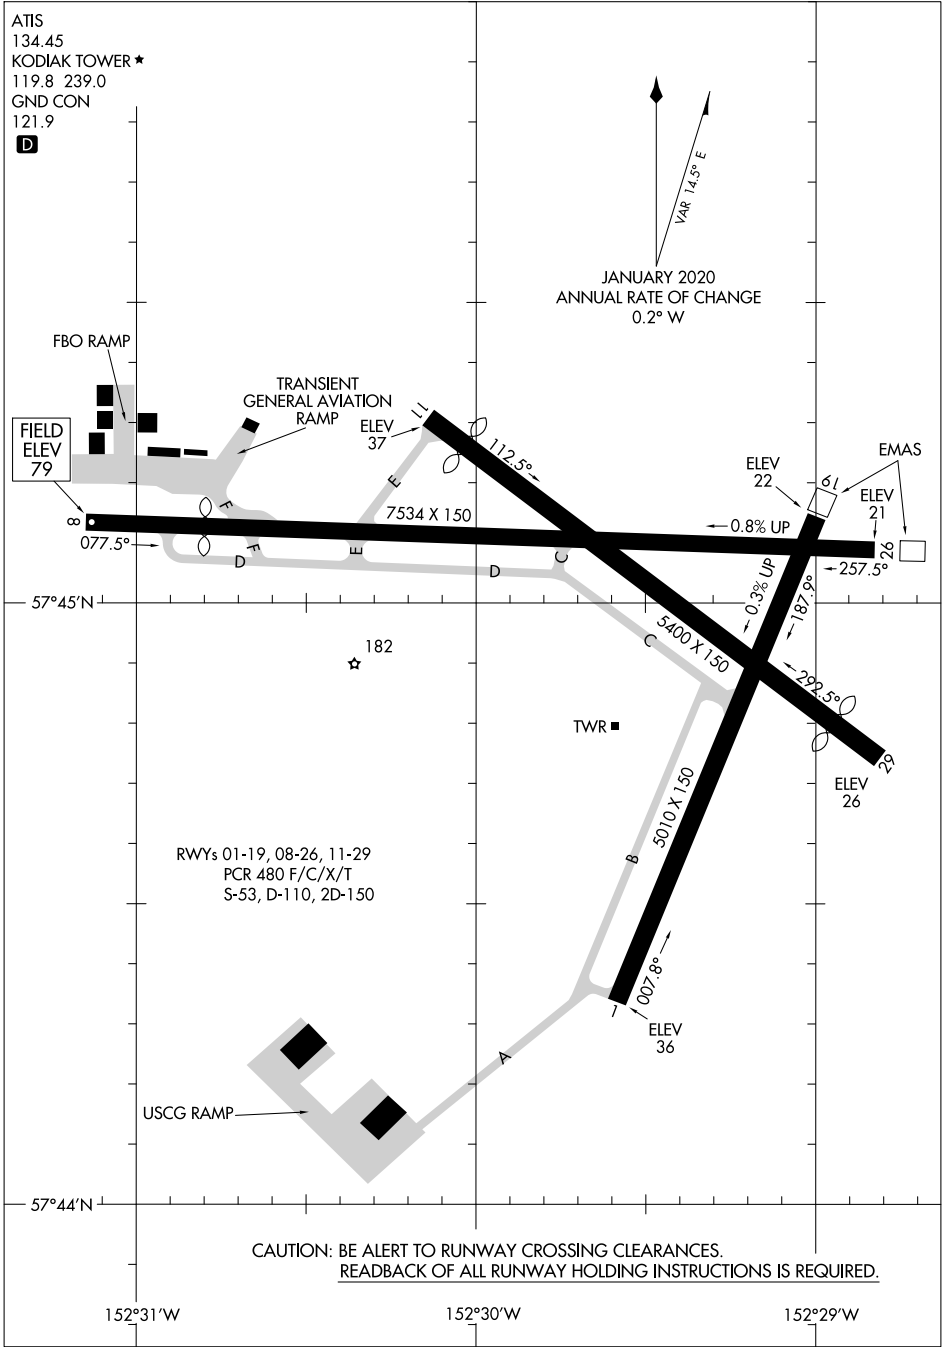

24305 **AIRPORT DIAGRAM** AL-1238 (FAA) **KODIAK (ADQ)(PADQ)**
 KODIAK, ALASKA

ATIS
 134.45
 KODIAK TOWER ★
 119.8 239.0
 GND CON
 121.9
D

↑
 VAR 14.5° E
 JANUARY 2020
 ANNUAL RATE OF CHANGE
 0.2° W

AK, 31 OCT 2024 to 26 DEC 2024

AK, 31 OCT 2024 to 26 DEC 2024

**CAUTION: BE ALERT TO RUNWAY CROSSING CLEARANCES.
 READBACK OF ALL RUNWAY HOLDING INSTRUCTIONS IS REQUIRED.**