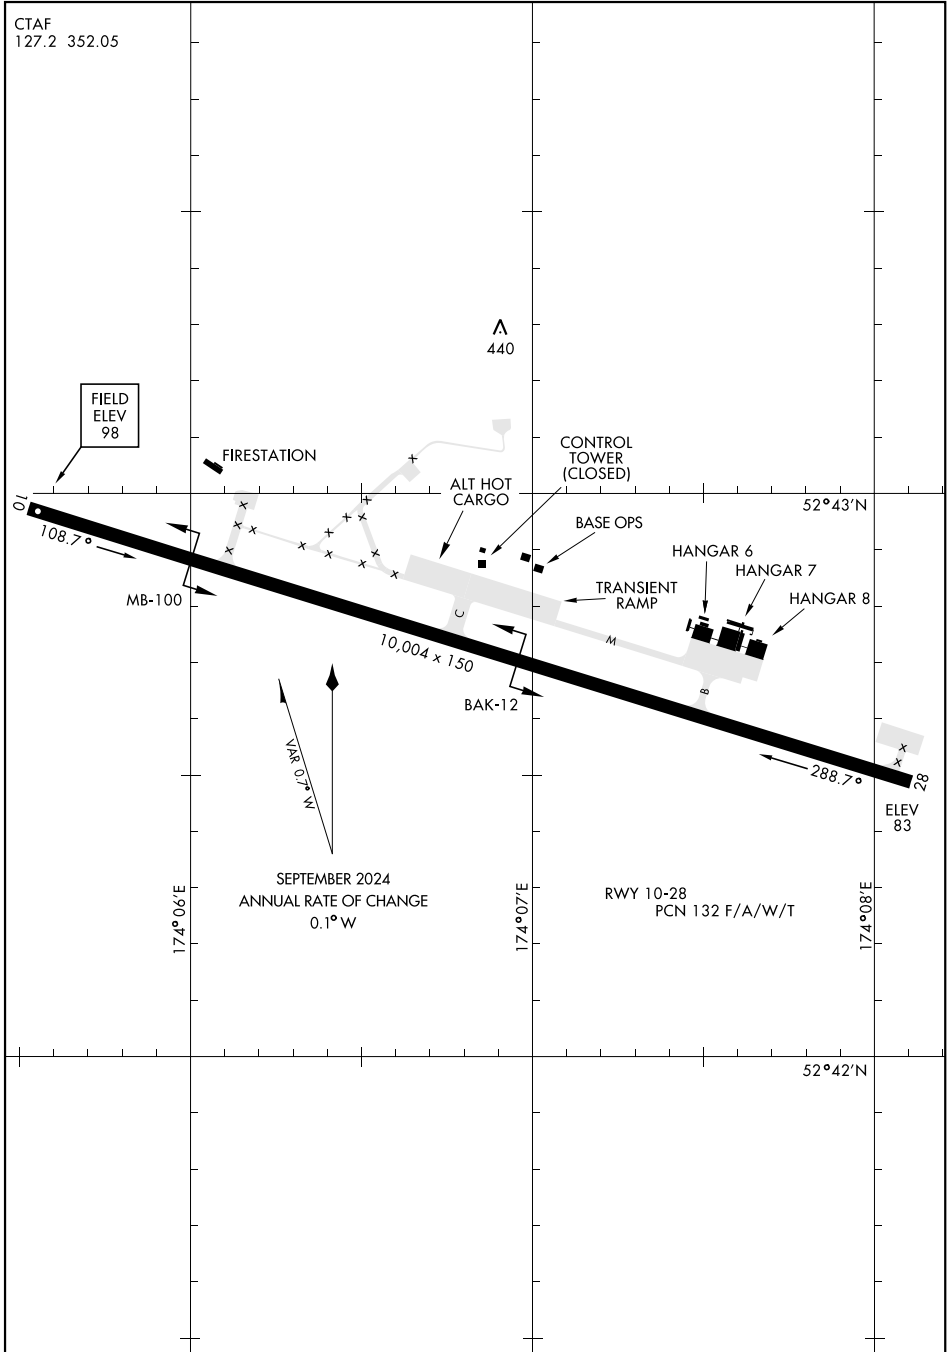

24305

# AIRPORT DIAGRAM

[USAF]

EARECKSON AS (PASY)

SHEMYA ISLAND, ALASKA

CTAF  
127.2 352.05

AK, 31 OCT 2024 to 26 DEC 2024

AK, 31 OCT 2024 to 26 DEC 2024

# AIRPORT DIAGRAM

SHEMYA ISLAND, ALASKA  
EARECKSON AS (PASY)