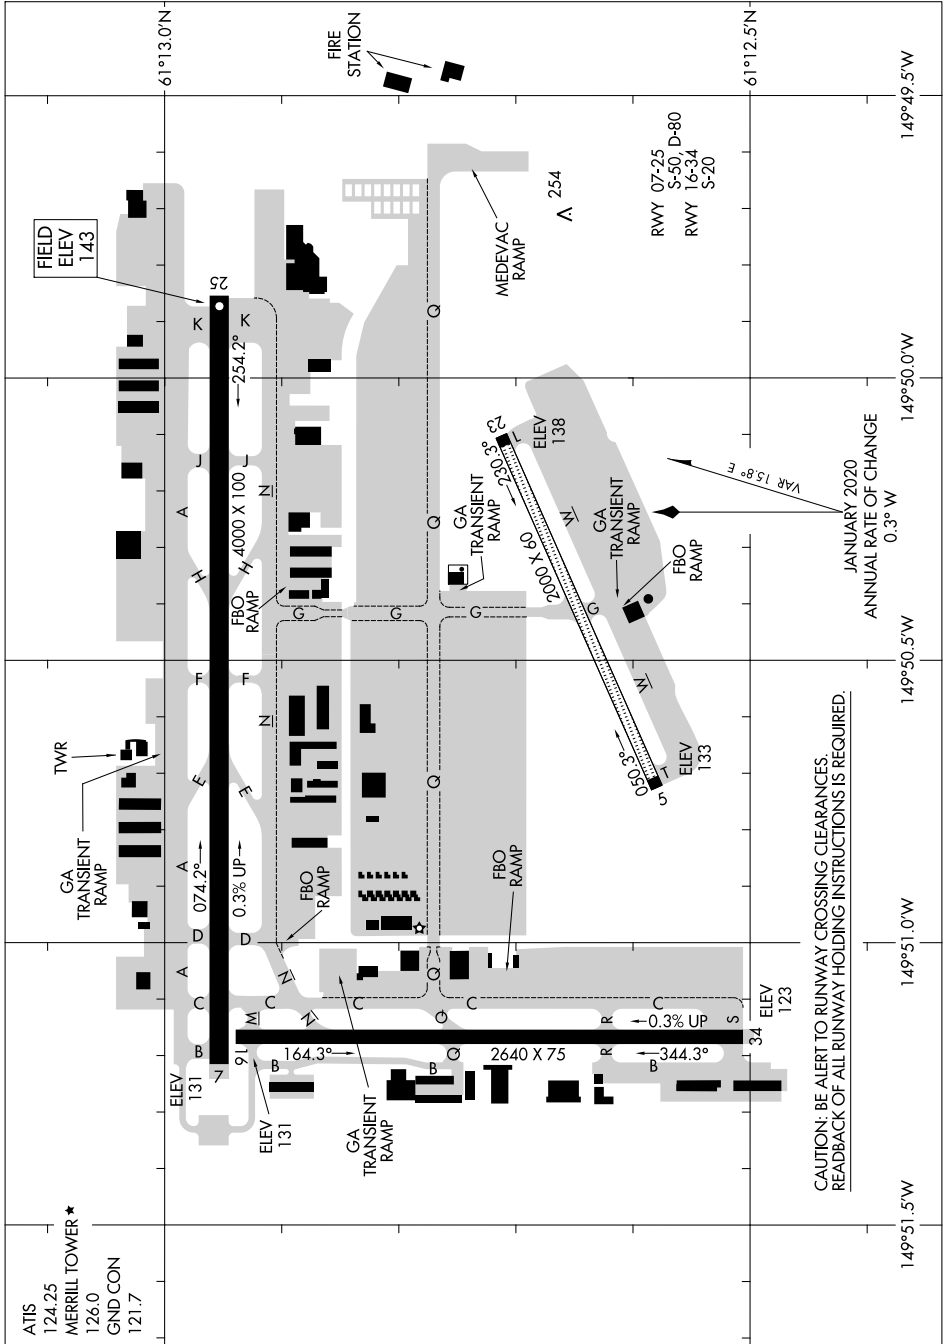

# AIRPORT DIAGRAM

AL-1522 (FAA)

MERRILL FLD (MRI)(PAMR)

ANCHORAGE, ALASKA

AK, 31 OCT 2024 to 26 DEC 2024

AK, 31 OCT 2024 to 26 DEC 2024

# AIRPORT DIAGRAM

ANCHORAGE, ALASKA

MERRILL FLD (MRI)(PAMR)

CAUTION: BE ALERT TO RUNWAY CROSSING CLEARANCES.  
READBACK OF ALL RUNWAY HOLDING INSTRUCTIONS IS REQUIRED.