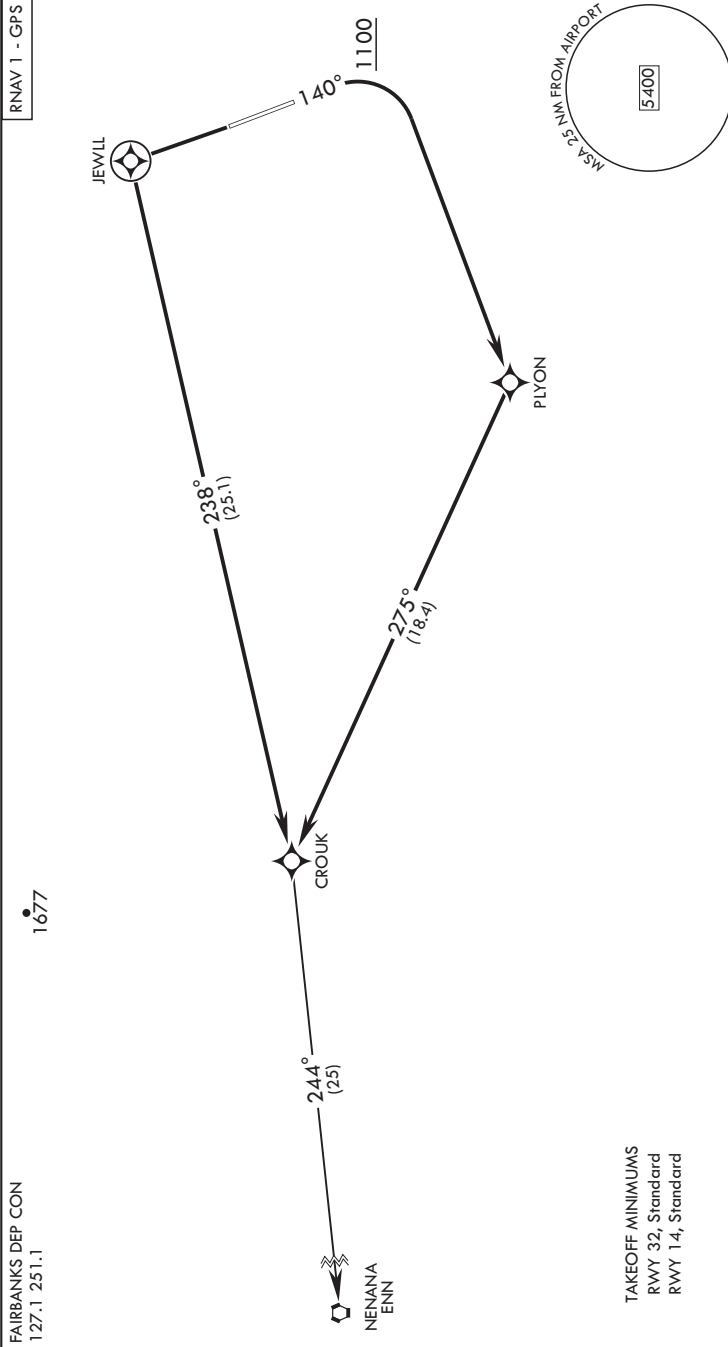

CROUK ONE DEPARTURE (RNAV) (CROUK1.ENN)

AK, 31 OCT 2024 to 26 DEC 2024

DEPARTURE ROUTE DESCRIPTION

TAKEOFF RWY 14: Climb on heading 140° to 1100, then climbing right turn direct PLYON, and track 275° to CROUK, thence...

TAKEOFF RWY 32: Climb direct JEWELL then track 238° to CROUK, thence...

NENANA TRANSITION (CROUK1.ENN): Track 244° to ENN.

AK, 31 OCT 2024 to 26 DEC 2024

CROUK ONE DEPARTURE (RNAV) (CROUK1.ENN)

Orig 25JAN24