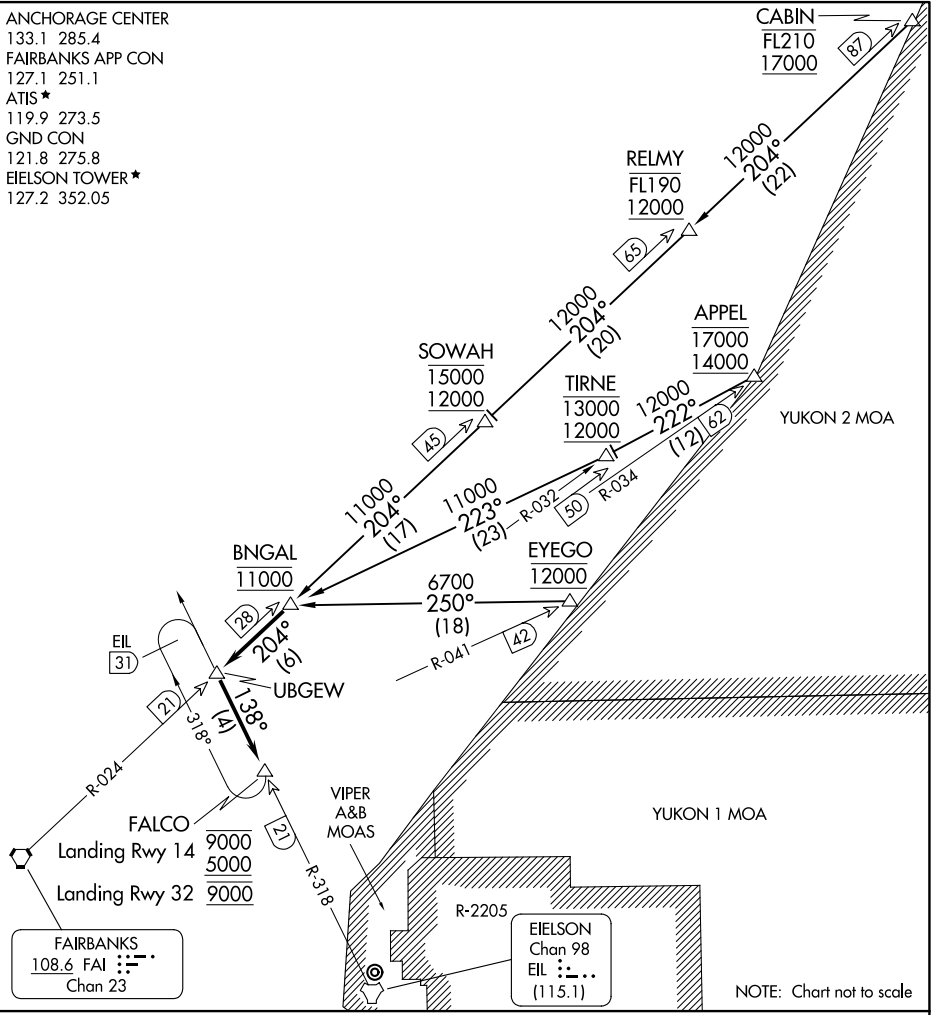

21

21

21

21

21

21

21

21

21

AK, 31 OCT 2024 to 26 DEC 2024

AK, 31 OCT 2024 to 26 DEC 2024

ARRIVAL ROUTE DESCRIPTION

APPEL TRANSITION (APPEL.FALCO5): From over APPEL/FAI 62 DME via heading 222° to TIRNE/FAI 50 DME then via heading 223° to BNGAL/FAI 28 DME. Thence. . .