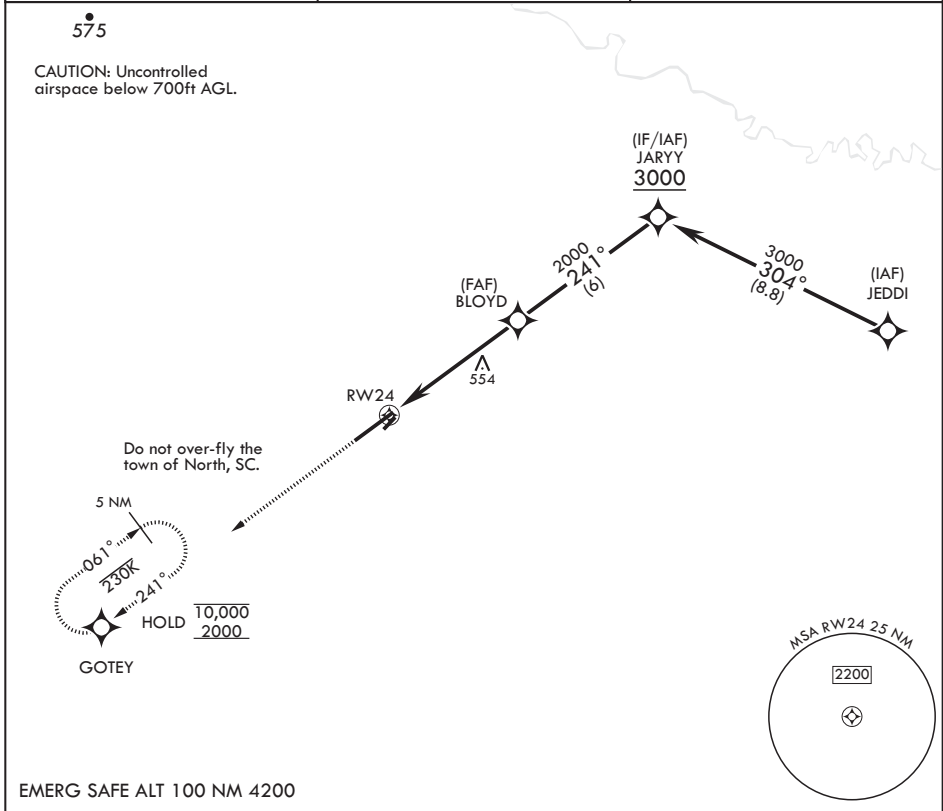

# RNAV (GPS) RWY 24

APCH CRS	Rwy Idg	8999
241°	TDZE	316
	Arprt Elev	321

AL-3017 (USAF)

NORTH AF AUX (KXNO)

RNP APCH.	MISSED APPROACH: Climb to 2000 direct GOTEY and hold, continue climb-in-hold to 2000.
▼ * Circling NA to Assault Strip.	

ASOS 118.525	COLUMBIA APP CON/DEP CON 124.15 338.2	LZ/DZ OPS FAC 120.475 235.775
-----------------	--	----------------------------------

SE-2, 28 NOV 2024 to 26 DEC 2024

SE-2, 28 NOV 2024 to 26 DEC 2024

EMERG SAFE ALT 100 NM 4200

2000	GOTEY	JARYY	ELEV 321	TDZE 316
↑	⊕		Rwy 6 Idg 9003'	
			Rwy 24 Idg 8999'	

CATEGORY	A	B	C	D	E
LNAV MDA	880-1 564 (600-1)		880-1 564 (600-1)		
CIRCLING*	940-1 619 (700-1)		940-1 619 (700-1)	1400-3 1079 (1100-3)	

# RNAV (GPS) RWY 24