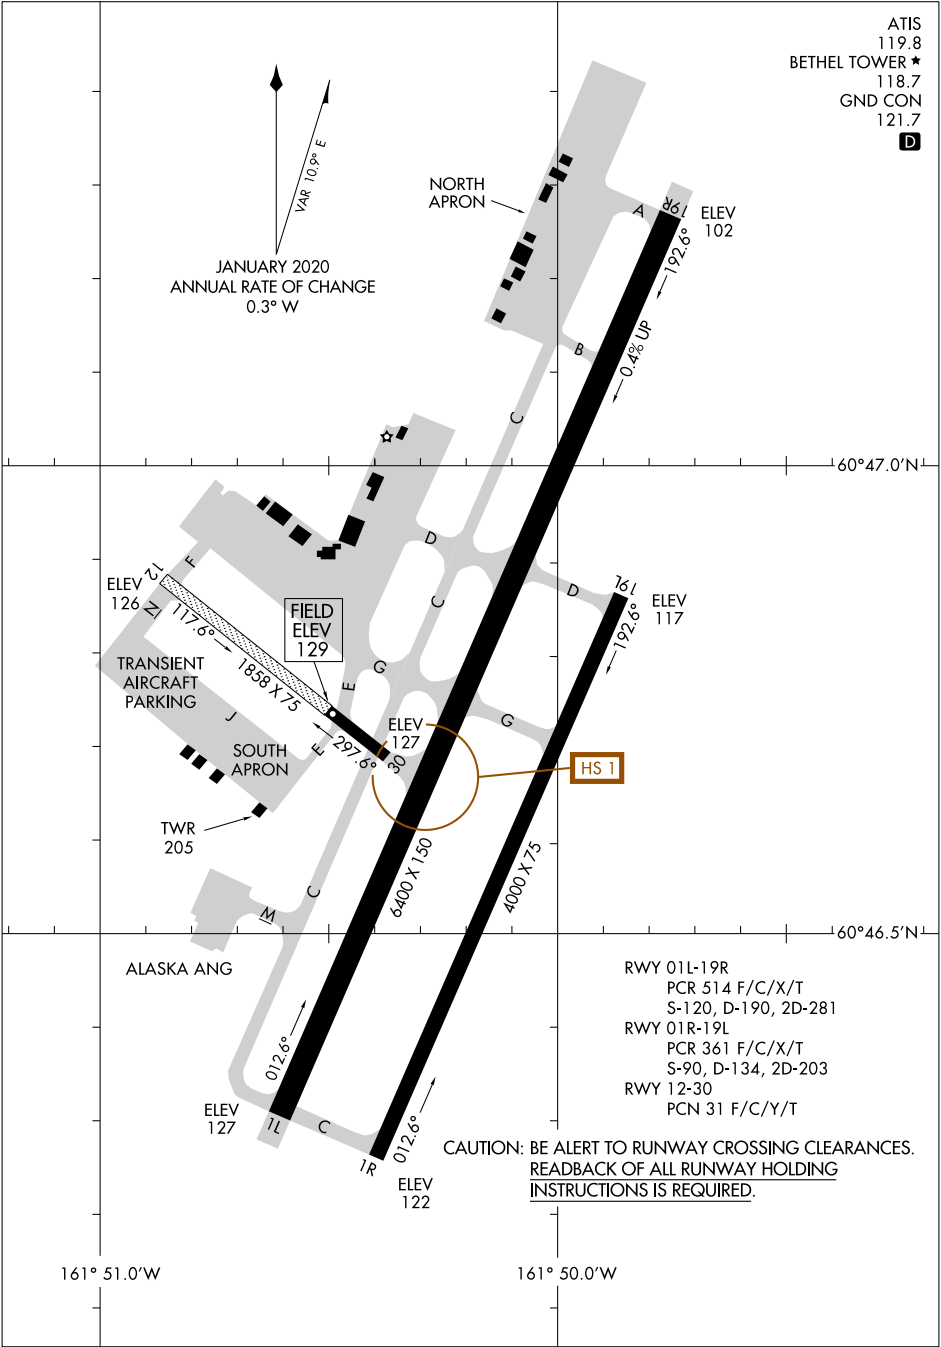

AIRPORT DIAGRAM

AL-5001 (FAA)

BETHEL (BET)(PABE)
BETHEL, ALASKA

- ATIS 119.8
- BETHEL TOWER ★ 118.7
- GND CON 121.7
- D

AK, 31 OCT 2024 to 26 DEC 2024

AK, 31 OCT 2024 to 26 DEC 2024

- RWY 01L-19R
PCR 514 F/C/X/T
S-120, D-190, 2D-281
- RWY 01R-19L
PCR 361 F/C/X/T
S-90, D-134, 2D-203
- RWY 12-30
PCN 31 F/C/Y/T

CAUTION: BE ALERT TO RUNWAY CROSSING CLEARANCES. READBACK OF ALL RUNWAY HOLDING INSTRUCTIONS IS REQUIRED.

AIRPORT DIAGRAM

BETHEL, ALASKA
BETHEL (BET)(PABE)