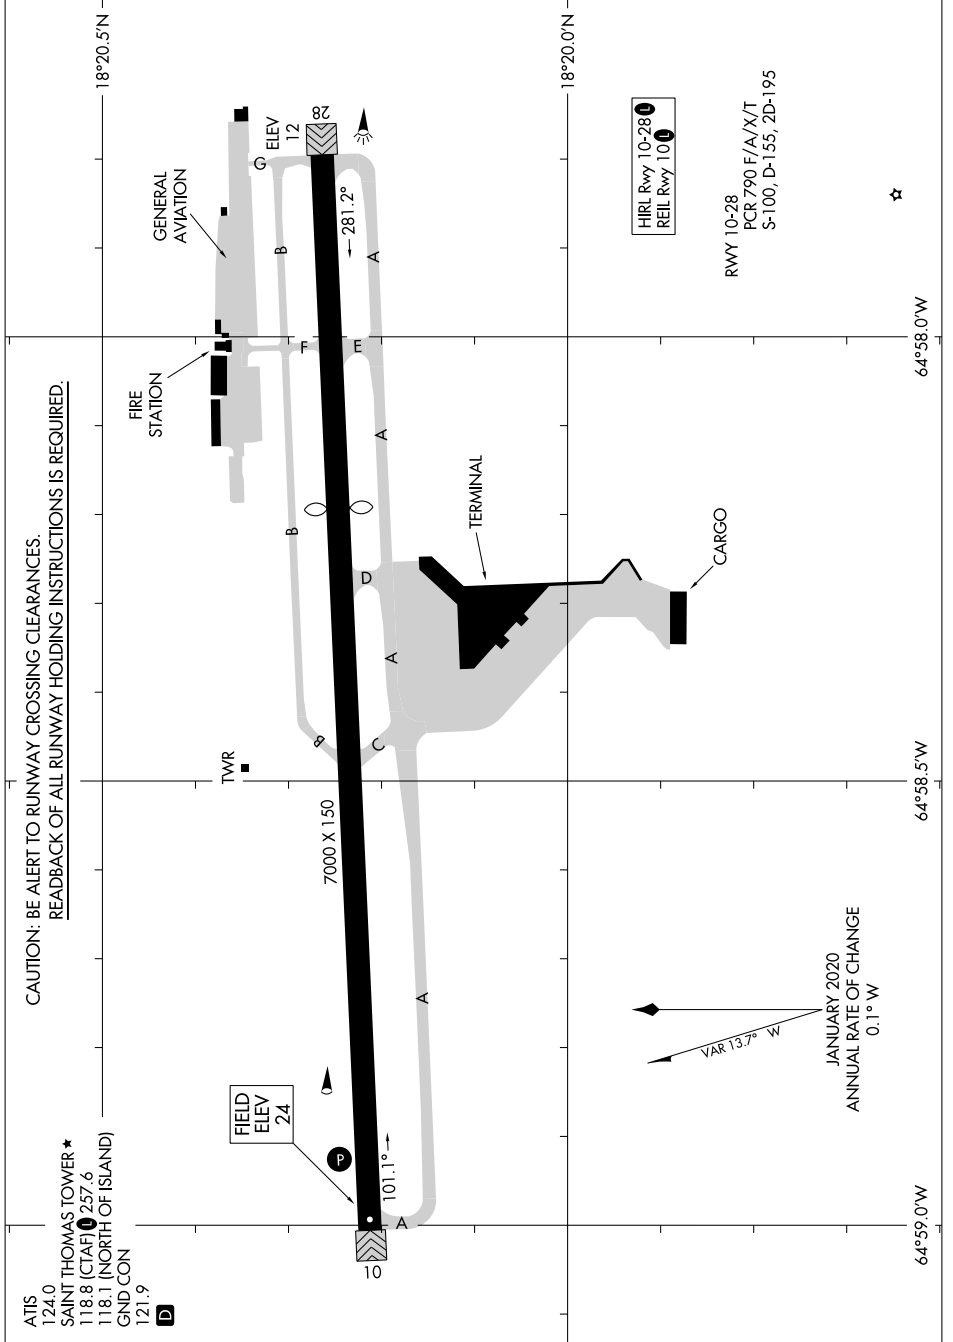

24305

AIRPORT DIAGRAM

AL-5005 (FAA)

CYRILE KING (STT)
CHARLOTTE AMALIE, VIRGIN ISLANDS

SE-3, 28 NOV 2024 to 26 DEC 2024

CAUTION: BE ALERT TO RUNWAY CROSSING CLEARANCES.
REARBACK OF ALL RUNWAY HOLDING INSTRUCTIONS IS REQUIRED.

ATIS 124.0
 SAINT THOMAS TOWER ★
 118.8 (CTAF) 257.6
 118.1 (NORTH OF ISLAND)
 GND CON 121.9
 D

HIRL Rwy 10-28
 REIL Rwy 10

Rwy 10-28
 PCR 790 F/A/X/T
 S-100, D-155, 2D-195

JANUARY 2020
 ANNUAL RATE OF CHANGE
 0.1° W
 VAR 13.7° W

AIRPORT DIAGRAM

24305

CHARLOTTE AMALIE, VIRGIN ISLANDS
CYRILE KING (STT)

SE-3, 28 NOV 2024 to 26 DEC 2024