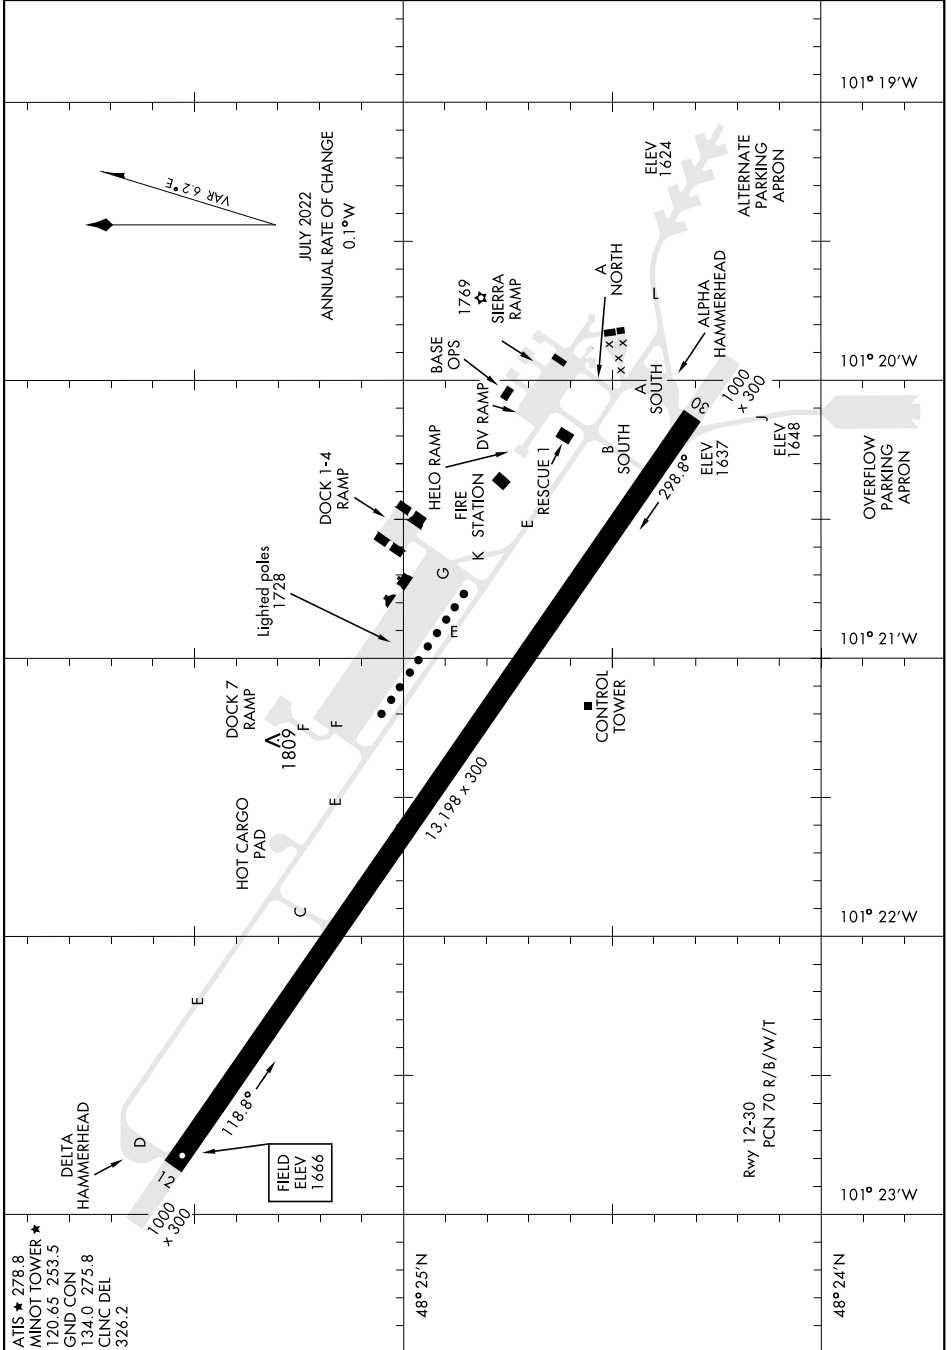

# AIRPORT DIAGRAM

AL-5013 [USAF]

MINOT AFB (KMIB)

MINOT, NORTH DAKOTA

NC-1, 28 NOV 2024 to 26 DEC 2024

NC-1, 28 NOV 2024 to 26 DEC 2024

# AIRPORT DIAGRAM

MINOT, NORTH DAKOTA

MINOT AFB (KMIB)

ATIS ★ 278.8  
 MINOT TOWER ★  
 120.65 253.5  
 GND CONL  
 134.0 275.8  
 CLNC DEL  
 326.2

Rwy 12-30  
 PCN 70 R/B/W/T

101° 19'W  
 101° 20'W  
 101° 21'W  
 101° 22'W  
 101° 23'W  
 48° 25'N  
 48° 24'N