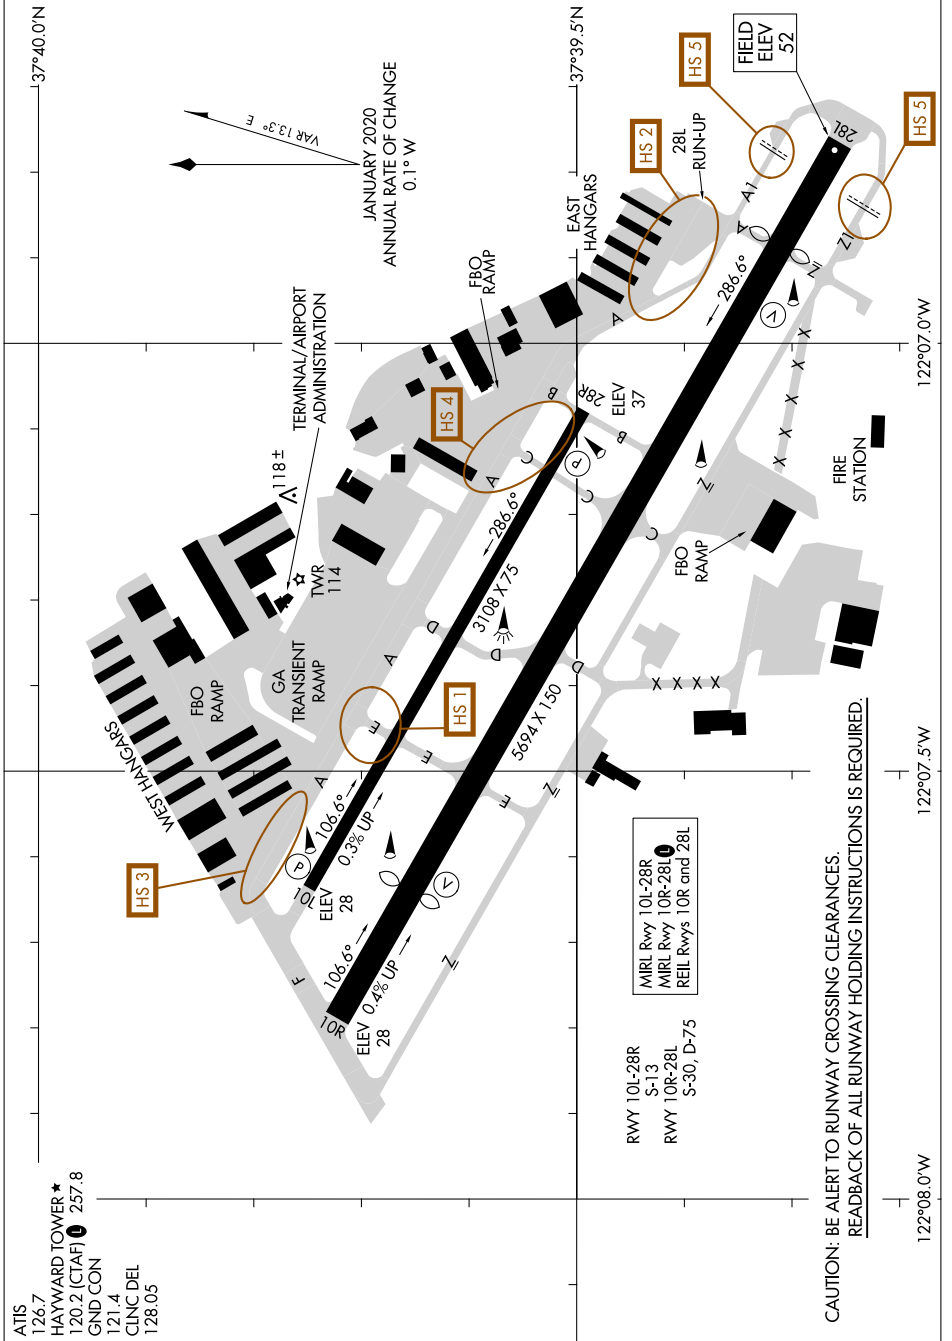

AIRPORT DIAGRAM

AL-5015 (FAA)

HAYWARD EXEC (HWD)
HAYWARD, CALIFORNIA

SW-2, 28 NOV 2024 to 26 DEC 2024

SW-2, 28 NOV 2024 to 26 DEC 2024

AIRPORT DIAGRAM

HAYWARD, CALIFORNIA
HAYWARD EXEC (HWD)