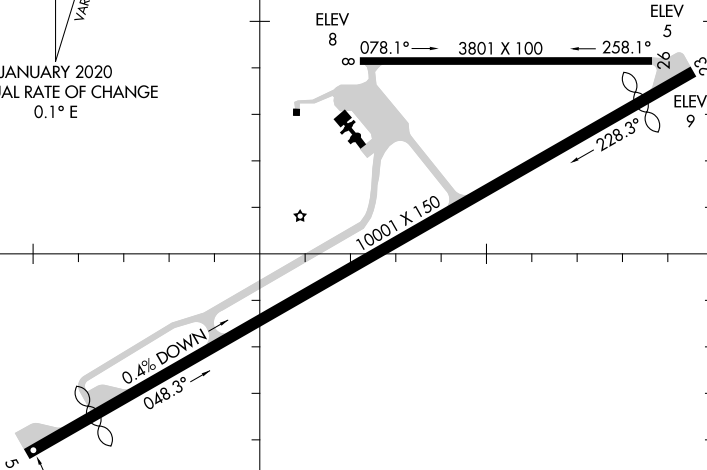

AWOS-3PT
127.925
CTAF
122.9

170°43'W

170°42'W

1281±
▲

14°19'S

ELEV 8 078.1° ← 3801 X 100 → 258.1° ELEV 5

14°20'S

FIELD ELEV 31

RWY 05-23
PCN 60 F/A/W/T
S-75, D-170, 2D-250, 2D/2D2-600
RWY 08-26
PCN 45 F/A/W/T
S-75, D-150, 2D-230, 2D/2D2-550

14°21'S

PAC, 31 OCT 2024 to 26 DEC 2024

PAC, 31 OCT 2024 to 26 DEC 2024