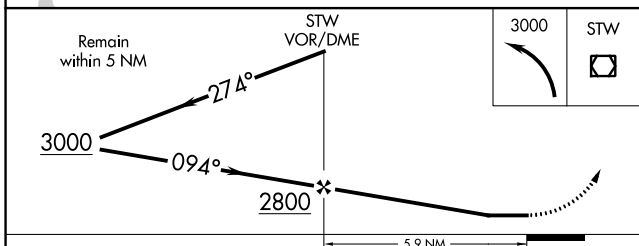

VOR/DME STW 109.6 Chan 33	APP CRS 094°	Rwy Idg TDZE Apt Elev	1981 N/A 583
---	------------------------	-----------------------------	---

VOR-A

AEROFLEX/ANDOVER (12N)

▼ When local altimeter setting not received, use Caldwell altimeter setting and increase MDA 120 feet. Procedure NA at night.
▲ MISSED APPROACH: Climbing left turn to 3000 direct STW VOR/DME and hold.

NEWARK APP CON 127.6 379.9	UNICOM 122.8 (CTAF)
--------------------------------------	-------------------------------

NE-2, 28 NOV 2024 to 26 DEC 2024

NE-2, 28 NOV 2024 to 26 DEC 2024

CATEGORY	A	B	C	D	FAF to MAP 5.9 NM					
CIRCLING	1560-1¼		NA		Knots	60	90	120	150	180
	977 (1000-1¼)				Min:Sec	5:54	3:56	2:57	2:22	1:58