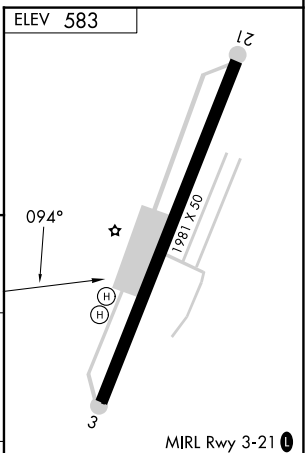

VOR/DME STW 109.6 Chan 33	APP CRS 094°	Rwy Idg TDZE Apt Elev	1981 N/A 583
---	------------------------	-----------------------------	---

VOR-A

AEROFLEX/ANDOVER (12N)

▼ When local altimeter setting not received, use Caldwell altimeter setting and increase MDA 120 feet. Procedure NA at night.
▲ MISSED APPROACH: Climbing left turn to 3000 direct STW VOR/DME and hold.

NEWARK APP CON 127.6 379.9	UNICOM 122.8 (CTAF)
--------------------------------------	-------------------------------

NE-2, 28 NOV 2024 to 26 DEC 2024

NE-2, 28 NOV 2024 to 26 DEC 2024

CATEGORY	A	B	C	D	FAF to MAP 5.9 NM					
CIRCLING	1560-1¼		NA		Knots	60	90	120	150	180
	977 (1000-1¼)				Min:Sec	5:54	3:56	2:57	2:22	1:58