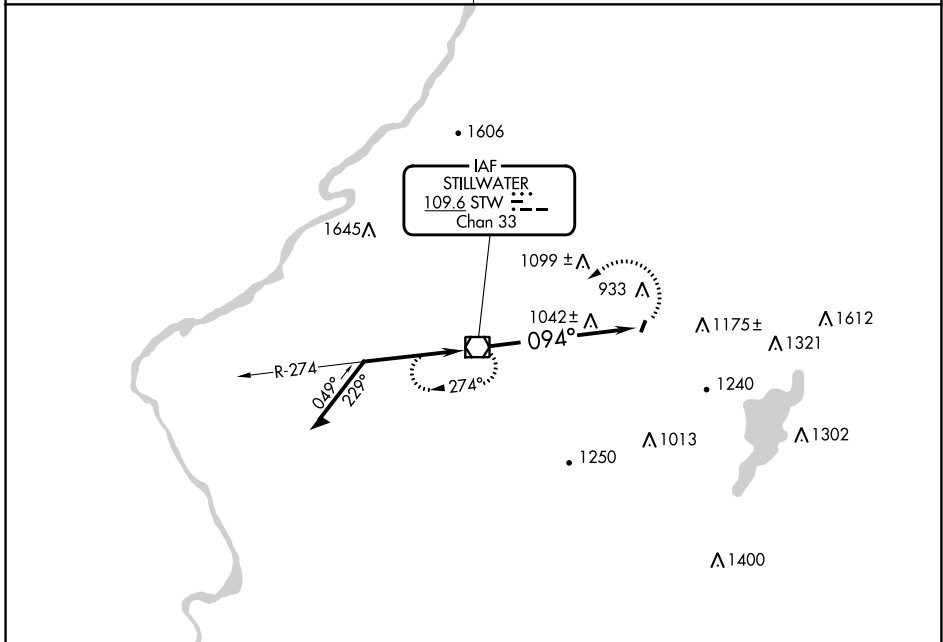

VOR/DME STW 109.6 Chan 33	APP CRS 094°	Rwy Idg TDZE Apt Elev	1981 N/A 583
---	------------------------	-----------------------------	---

VOR-A

AEROFLEX/ANDOVER (12N)

▼ When local altimeter setting not received, use Caldwell altimeter setting and increase MDA 120 feet. Procedure NA at night.
▲ MISSED APPROACH: Climbing left turn to 3000 direct STW VOR/DME and hold.

NEWARK APP CON 127.6 379.9	UNICOM 122.8 (CTAF)
--------------------------------------	-------------------------------

NE-2, 28 NOV 2024 to 26 DEC 2024

NE-2, 28 NOV 2024 to 26 DEC 2024

CATEGORY	A	B	C	D	FAF to MAP 5.9 NM					
CIRCLING	1560-1¼		NA		Knots	60	90	120	150	180
	977 (1000-1¼)				Min:Sec	5:54	3:56	2:57	2:22	1:58