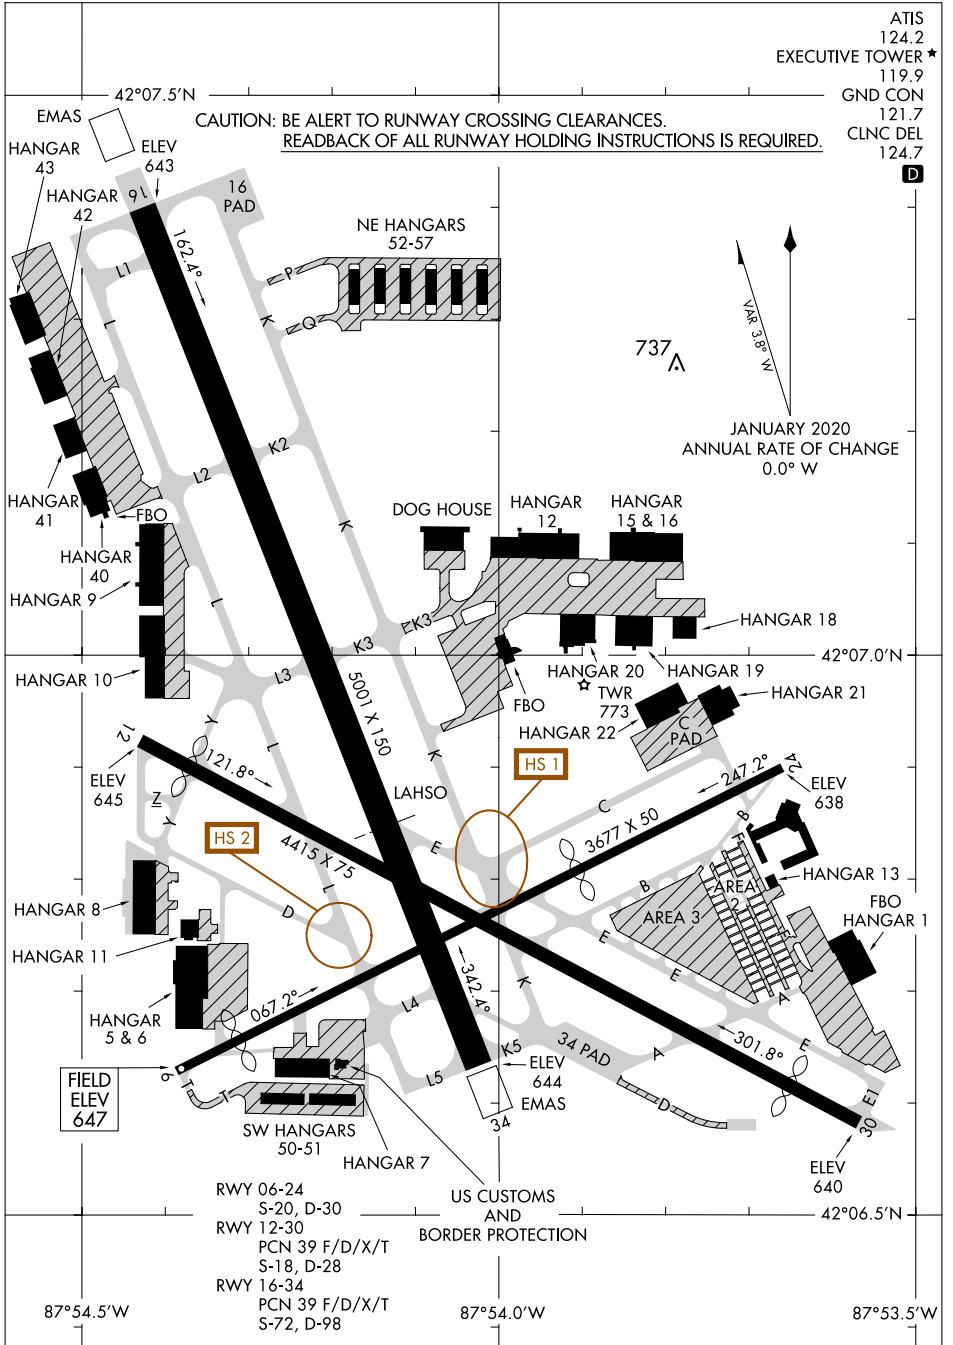

AIRPORT DIAGRAM

AL-5028 (FAA) CHICAGO/PROSPECT HEIGHTS/WHEELING, ILLINOIS
CHICAGO EXEC (PWK)

AIRPORT DIAGRAM

CHICAGO/PROSPECT HEIGHTS/WHEELING, ILLINOIS
CHICAGO EXEC (PWK)