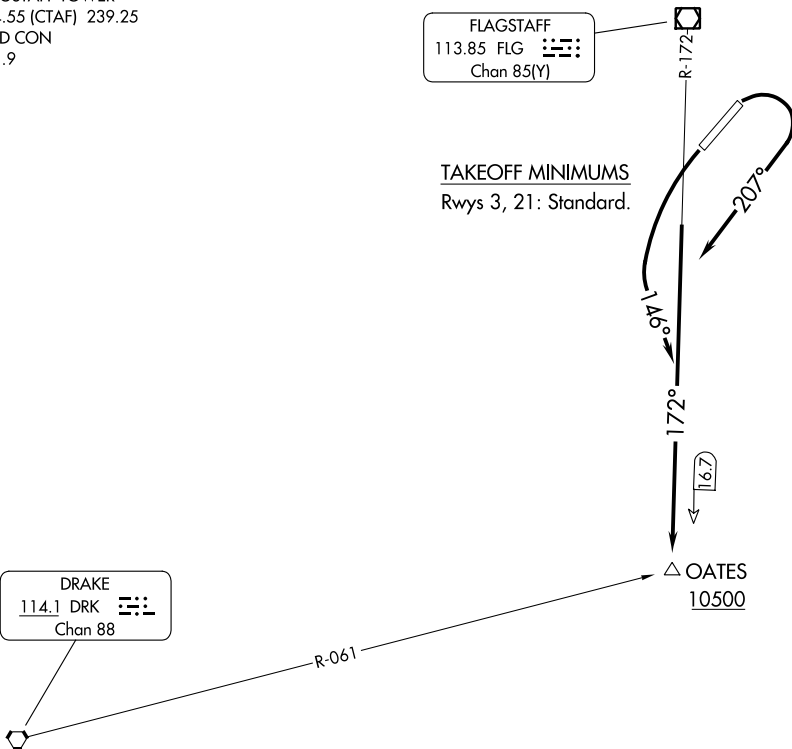

# FLAGSTAFF ONE DEPARTURE

AL-5034 (FAA)

FLAGSTAFF PULLIAM (F'L'G)  
FLAGSTAFF, ARIZONA

ATIS  
125.8  
PHOENIX DEP CON  
126.375 236.775  
FLAGSTAFF TOWER ★  
134.55 (CTAF) 239.25  
GND CON  
121.9

**TOP ALTITUDE:  
12000**

FLAGSTAFF  
113.85 FLG   
Chan 85(Y)

TAKEOFF MINIMUMS  
Rwys 3, 21: Standard.

DRAKE  
114.1 DRK   
Chan 88

SW-4, 28 NOV 2024 to 26 DEC 2024

SW-4, 28 NOV 2024 to 26 DEC 2024

NOTE: Chart not to scale.

## DEPARTURE ROUTE DESCRIPTION

TAKEOFF RUNWAY 3: Climbing right turn heading 207° and FLG R-172 to OATES INT, cross at or above 10500, thence. . . .

TAKEOFF RUNWAY 21: Climbing left turn heading 146° and FLG R-172 to OATES INT, cross at or above 10500, thence. . . .

. . . .as assigned by ATC, continue climb to MEA/MCA for direction of flight.

**FLAGSTAFF ONE DEPARTURE**  
(FLG1.OATES) 07DEC17

FLAGSTAFF, ARIZONA  
FLAGSTAFF PULLIAM (F'L'G)