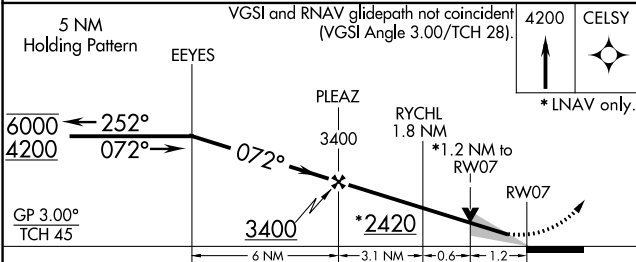

MISSED APPROACH: Climb to 4200 direct CELSY and hold.

ASOS 119.025	CLEVELAND CENTER 126.725 291.65	UNICOM 123.0 (CTAF) 0
------------------------	---	---------------------------------

NE-4, 28 NOV 2024 to 26 DEC 2024

NE-4, 28 NOV 2024 to 26 DEC 2024

ELEV 1817	D TDZE 1817
-----------	--------------------

CATEGORY	A	B	C	D
LPV DA		2017-3/4	200 (200-3/4)	
LNAV/VNAV DA		2160-1	343 (400-1)	
LNAV MDA	2240-1	423 (500-1)	2240-1 1/4	423 (500-1 1/4)
C CIRCLING	2320-1 503 (600-1)	2360-1 543 (600-1)	2380-1 1/2 563 (600-1 1/2)	2400-2 583 (600-2)