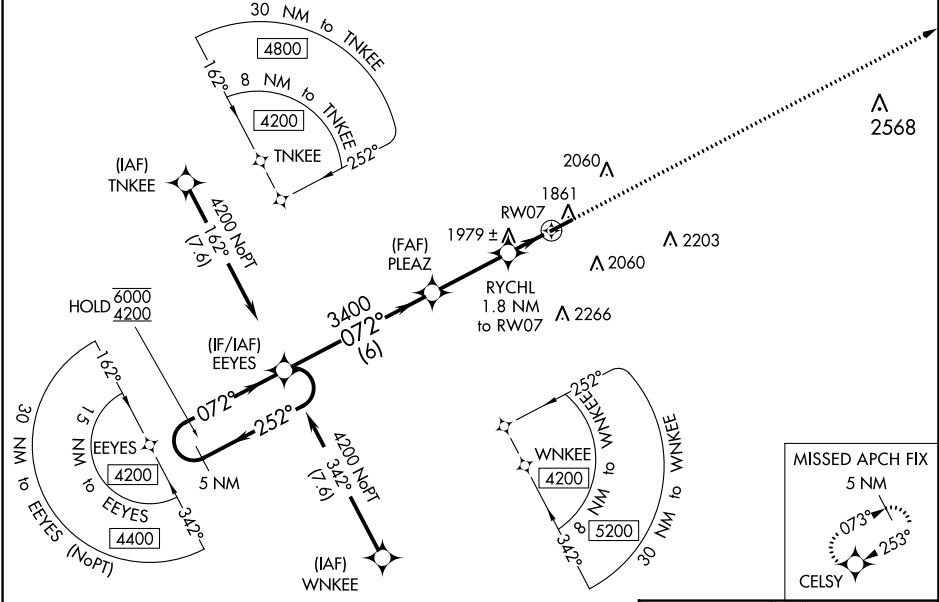

WAAS CH 82116 W07A	APP CRS 072°	Rwy Idg 5503
		TDZE 1817
		Apt Elev 1817

RNAV (GPS) RWY 7

DUBOIS RGNL (DUJ)

RNP APCH.

⚠ Circling NA for Cat D south of Rwy 7-25. For uncompensated Baro-VNAV systems, LNAV/VNAV NA below -21°C or above 54°C.

MISSED APPROACH: Climb to 4200 direct CELSY and hold.

ASOS 119.025	CLEVELAND CENTER 126.725 291.65	UNICOM 123.0 (CTAF) 0
------------------------	---	---------------------------------

NE-4, 28 NOV 2024 to 26 DEC 2024

NE-4, 28 NOV 2024 to 26 DEC 2024

ELEV 1817	D TDZE 1817
-----------	--------------------

CATEGORY	A	B	C	D
LPV DA		2017-3/4	200 (200-3/4)	
LNAV/VNAV DA		2160-1	343 (400-1)	
LNAV MDA	2240-1	423 (500-1)	2240-1 1/4	423 (500-1 1/4)
C CIRCLING	2320-1 503 (600-1)	2360-1 543 (600-1)	2380-1 1/2 563 (600-1 1/2)	2400-2 583 (600-2)

HIRL Rwy 7-25 **0**
REIL Rwy 7 **0**