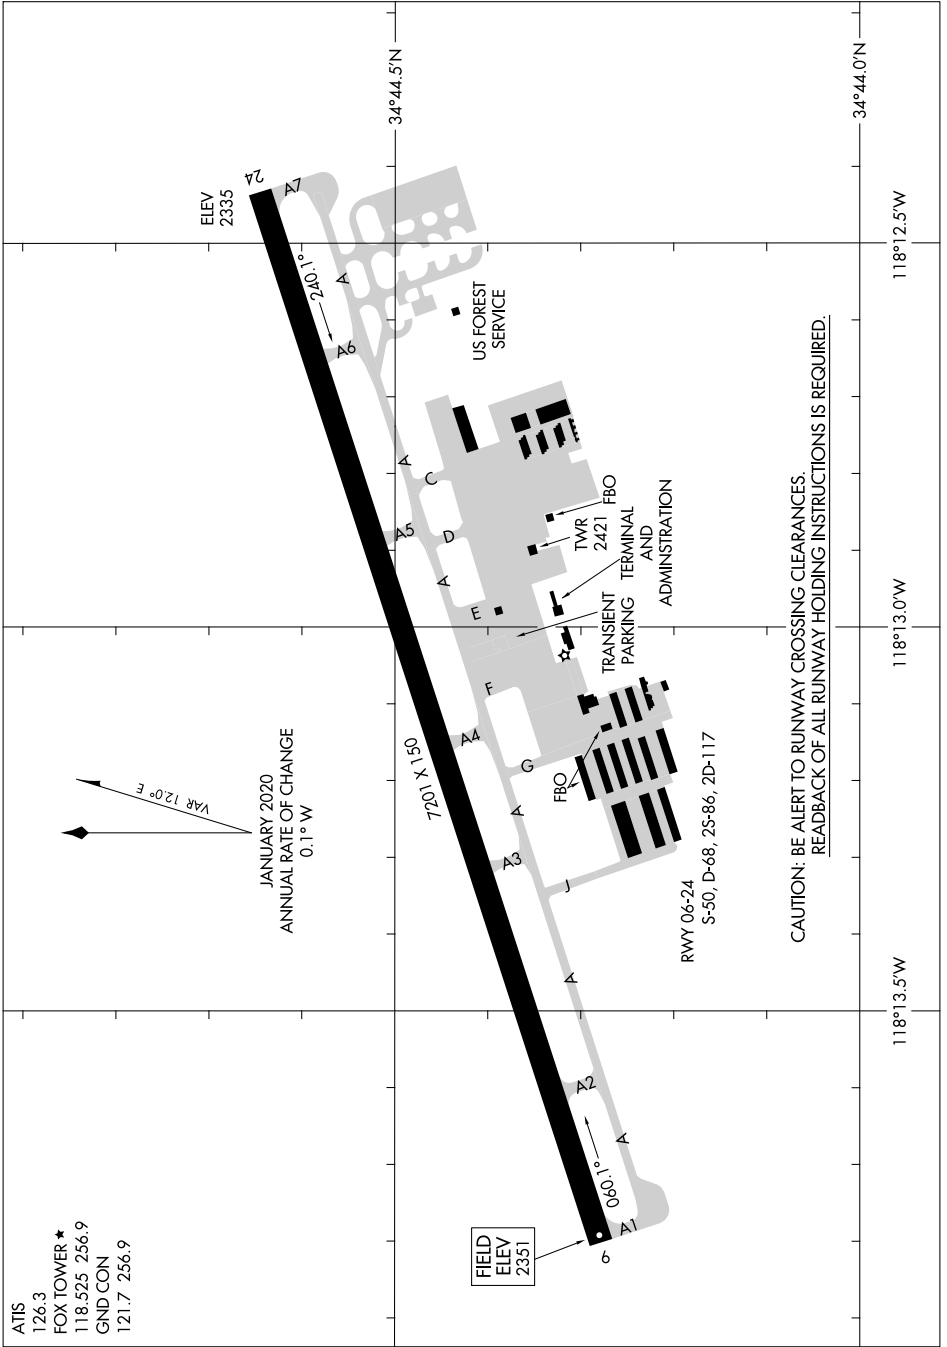

AIRPORT DIAGRAM

AL-5065 (FAA)

GENERAL WM J FOX AIRFIELD (WJF)
LANCASTER, CALIFORNIA

SW-3, 28 NOV 2024 to 26 DEC 2024

SW-3, 28 NOV 2024 to 26 DEC 2024

AIRPORT DIAGRAM

LANCASTER, CALIFORNIA
GENERAL WM J FOX AIRFIELD (WJF)