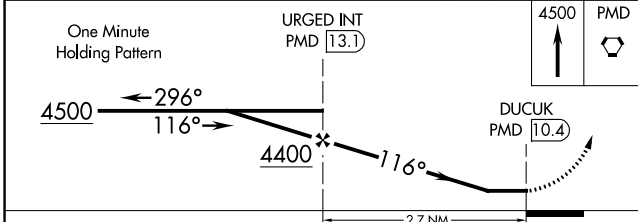

VORTAC PMD 115.55 Chan 102(Y)	APP CRS 116°	Rwy Idg TDZE Apt Elev N/A N/A 2351
---	------------------------	--

VOR-B

GENERAL WM J FOX AIRFIELD (WJF)

MISSIED APPROACH: Climb to 4500 direct PMD VORTAC and hold.

SW-3, 28 NOV 2024 to 26 DEC 2024

SW-3, 28 NOV 2024 to 26 DEC 2024

CATEGORY	A	B	C	D	FAF to MAP 2.7 NM					
CIRCLING	3320-1¼ 969 (1000-1¼)	3320-1½ 969 (1000-1½)	3320-3	969 (1000-3)	Knots	60	90	120	150	180
					Min:Sec	2:42	1:48	1:21	1:05	0:54