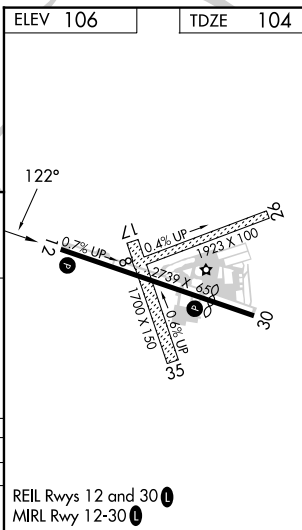

CATEGORY	A	B	C	D
LNAV MDA	640-1	536 (600-1)		NA
CIRCLING	640-1 534 (600-1)	960-1¼ 854 (900-1¼)		NA