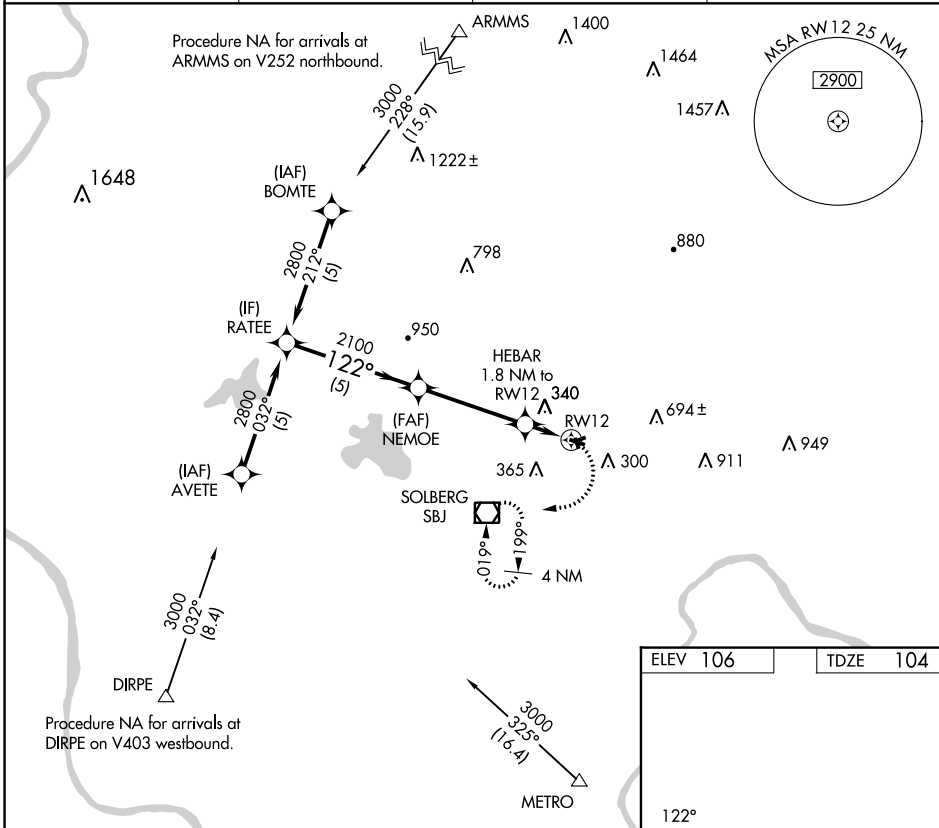

RNAV (GPS) RWY 12

SOMERSET (SMQ)

APP CRS	Rwy Idg	2739
122°	TDZE	104
	Apt Elev	106

RNP APCH.	MISSED APPROACH: Climbing right turn to 2500 direct SBJ VOR/DME and hold, continue climb in hold to 2500
<p>▼ Procedure NA at night. Rwy 12 helicopter visibility reduction below 1 SM NA.</p> <p>▲</p>	

ASOS 120.6	NEWARK APP CON 132.8 379.9	UNICOM 123.0 (CTAF)	118.325 0
----------------------	--------------------------------------	-------------------------------	------------------

NE-2, 28 NOV 2024 to 26 DEC 2024

NE-2, 28 NOV 2024 to 26 DEC 2024

CATEGORY	A	B	C	D
LNAV MDA	640-1	536 (600-1)		NA
CIRCLING	640-1 534 (600-1)	960-1¼ 854 (900-1¼)		NA