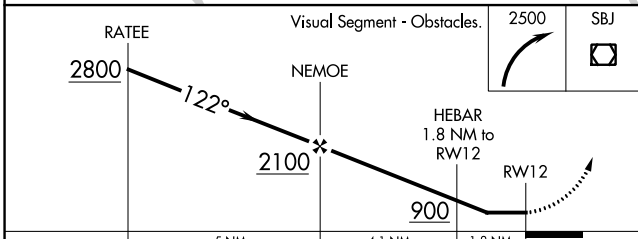

CATEGORY	A	B	C	D
LNAV MDA	640-1	536 (600-1)		NA
CIRCLING	640-1 534 (600-1)	960-1¼ 854 (900-1¼)		NA