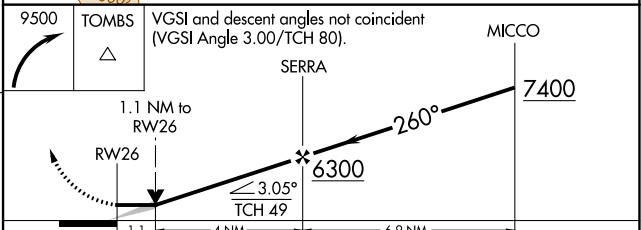

APP CRS	Rwy Idg	12001
260°	TDZE	4629
	Apt Elev	4719

RNAV (GPS) RWY 26

SIERRA VISTA MUNI-LIBBY AAF (FHU)

RNP APCH - GPS.		MISSED APPROACH: Climbing right turn to 9500 direct TOMBS and hold, continue climb-in-hold to 9500.	
Circling NA south of runways 8 and 30.			

ATIS 134.75 263.025	LIBBY AAF GCA* 127.05 254.25	LIBBY TOWER* 124.95 (CTAF) 284.75	GND CON 121.7 268.7	UNICOM 122.95

CATEGORY	A	B	C	D
INAV MDA	5040-1	411 (400-1)	5040-1¼	411 (400-1¼)
CIRCLING	5160-1 441 (500-1)	5180-1 461 (500-1)	5180-1½ 461 (500-1½)	5280-2 561 (600-2)

SW-4, 28 NOV 2024 to 26 DEC 2024

SW-4, 28 NOV 2024 to 26 DEC 2024