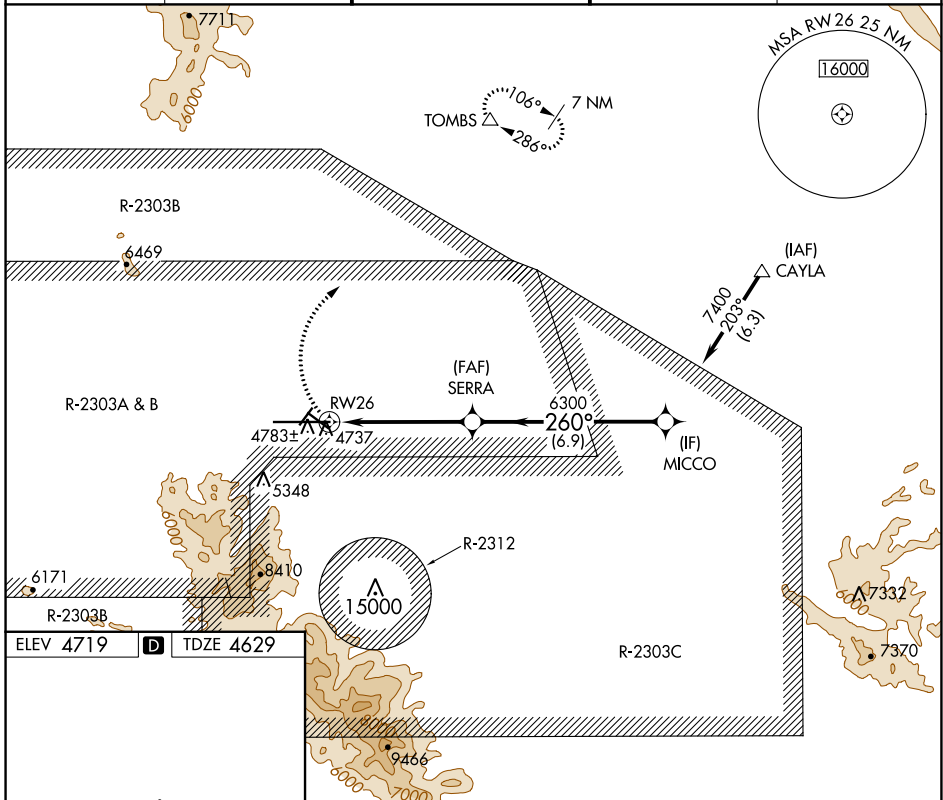

APP CRS	Rwy Idg	12001
260°	TDZE	4629
	Apt Elev	4719

RNAV (GPS) RWY 26

SIERRA VISTA MUNI-LIBBY AAF (FHU)

RNP APCH - GPS.		MISSED APPROACH: Climbing right turn to 9500 direct TOMBS and hold, continue climb-in-hold to 9500.	
Circling NA south of runways 8 and 30.			

CATEGORY	A	B	C	D
INAV MDA	5040-1	411 (400-1)	5040-1¼	411 (400-1¼)
CIRCLING	5160-1 441 (500-1)	5180-1 461 (500-1)	5180-1½ 461 (500-1½)	5280-2 561 (600-2)

SW-4, 28 NOV 2024 to 26 DEC 2024

SW-4, 28 NOV 2024 to 26 DEC 2024