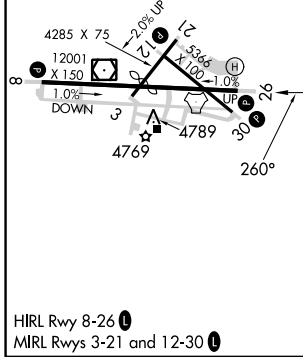

APP CRS	Rwy Idg	12001
260°	TDZE	4629
	Apt Elev	4719

RNAV (GPS) RWY 26

SIERRA VISTA MUNI-LIBBY AAF (FHU)

RNP APCH - GPS.		MISSED APPROACH: Climbing right turn to 9500 direct TOMBS and hold, continue climb-in-hold to 9500.	
Circling NA south of runways 8 and 30.			

ATIS 134.75 263.025	LIBBY AAF GCA* 127.05 254.25	LIBBY TOWER* 124.95 (CTAF) 284.75	GND CON 121.7 268.7	UNICOM 122.95

CATEGORY	A	B	C	D
INAV MDA	5040-1	411 (400-1)	5040-1¼	411 (400-1¼)
CIRCLING	5160-1 441 (500-1)	5180-1 461 (500-1)	5180-1½ 461 (500-1½)	5280-2 561 (600-2)

SW-4, 28 NOV 2024 to 26 DEC 2024

SW-4, 28 NOV 2024 to 26 DEC 2024