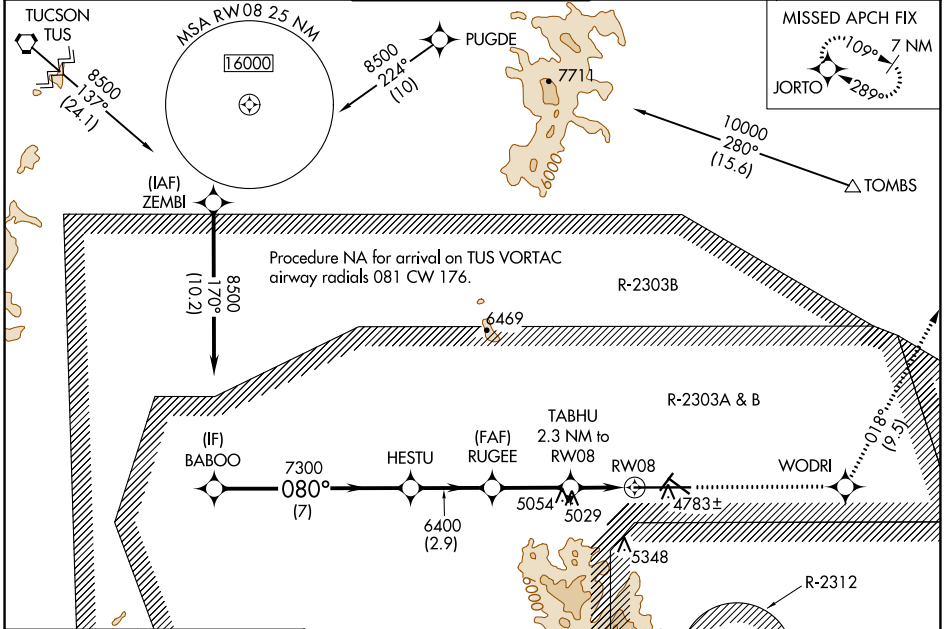

WAAS CH 82123 W08A	APP CRS 080°	Rwy Idg 12001 TDZE 4719 Apt Elev 4719
--	------------------------	--

RNAV (GPS) RWY 8

SIERRA VISTA MUNI-LIBBY AAF (FHU)

RNP APCH.		MISSED APPROACH: Climb to 9500 direct WODRI and on track 018° to JORTO and hold, continue climb-in-hold to 9500.	
<p>⚠ Circling NA south of Rwy 8-30. For uncompensated Baro-VNAV systems, LNAV/VNAV NA below -24°C or above 47°C.</p>			

ELEV 4719	D	TDZE 4719
-----------	----------	-----------

CATEGORY	A	B	C	D
LPV DA		4919-¾	200 (200-¾)	
LNAV/VNAV DA		5059-1½	340 (400-1½)	
LNAV MDA	5280-1	561 (600-1)	5280-1½	561 (600-1½)
CIRCLING	5280-1	561 (600-1)	5280-1½	5280-2 561 (600-2)

SW-4, 28 NOV 2024 to 26 DEC 2024