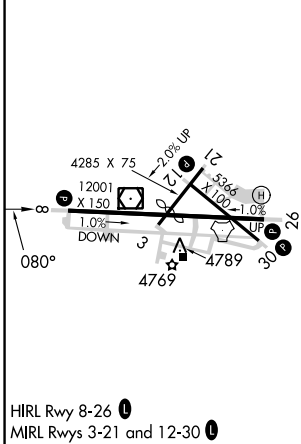

WAAS CH 82123 W08A	APP CRS 080°	Rwy Idg 12001 TDZE 4719 Apt Elev 4719
--	------------------------	--

RNAV (GPS) RWY 8

SIERRA VISTA MUNI-LIBBY AAF (FHU)

RNP APCH.		MISSED APPROACH: Climb to 9500 direct WODRI and on track 018° to JORTO and hold, continue climb-in-hold to 9500.	
<p>⚠ Circling NA south of Rwy 8-30. For uncompensated Baro-VNAV systems, LNAV/VNAV NA below -24°C or above 47°C.</p>			

ELEV 4719	D	TDZE 4719
-----------	----------	-----------

CATEGORY	A	B	C	D
LPV DA		4919-¾	200 (200-¾)	
LNAV/VNAV DA		5059-1½	340 (400-1½)	
LNAV MDA	5280-1	561 (600-1)	5280-1½	561 (600-1½)
CIRCLING	5280-1	561 (600-1)	5280-1½	5280-2 561 (600-2)