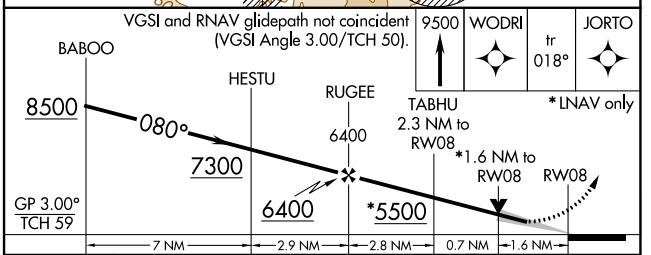

CATEGORY	A	B	C	D
LPV DA		4919-¾	200 (200-¾)	
LNAV/VNAV DA		5059-1½	340 (400-1½)	
LNAV MDA	5280-1	561 (600-1)	5280-1½	561 (600-1½)
CIRCLING	5280-1	561 (600-1)	5280-1½	5280-2 561 (600-2)

SW-4, 28 NOV 2024 to 26 DEC 2024