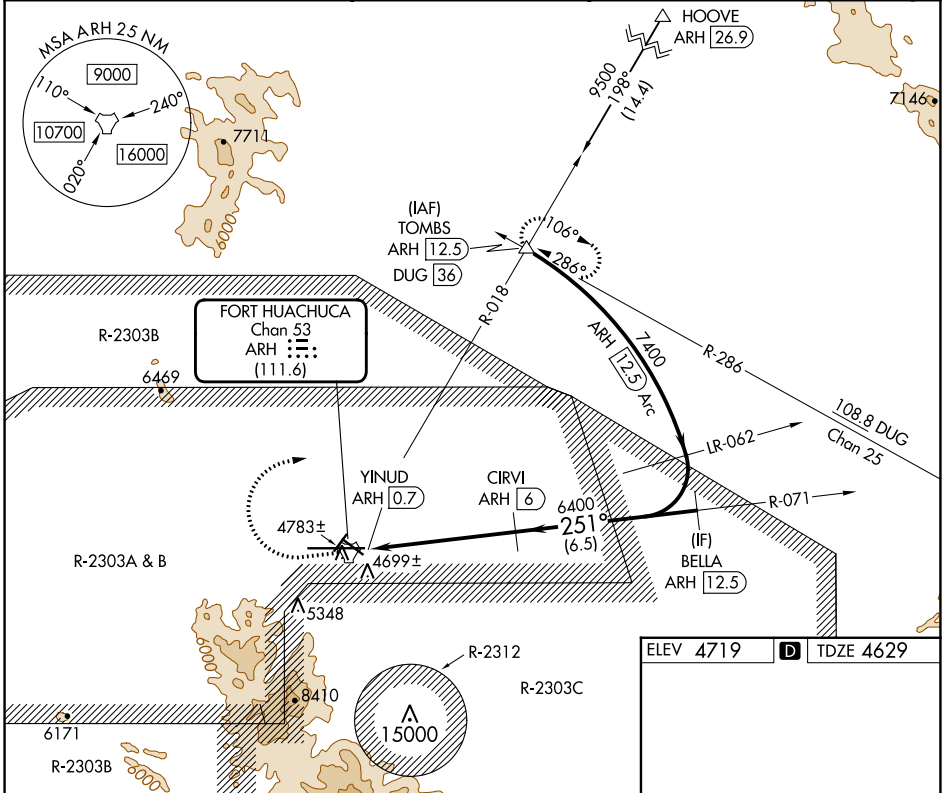

TACAN ARH Chan 53 (111.6)	APP CRS 251°	Rwy ldg TDZE Apt Elev 12001 4629 4719
---	------------------------	---

TACAN RWY 26

SIERRA VISTA MUNI-LIBBY AAF (FHU)

<p>Circling NA south of Rws 8 and 30.</p>	<p>MISSED APPROACH: Climb to 5300 then climbing right turn to 9500 on ARH R-018 to TOMBS INT/DUG 36 DME and hold.</p>
---	---

SW-4, 28 NOV 2024 to 26 DEC 2024

SW-4, 28 NOV 2024 to 26 DEC 2024

<p>5300 ↑</p>	<p>9500 ↘ ARH R-018</p>	<p>TOMBS △</p>	<p>VGSI and descent angles not coincident (VGSI Angle 3.00/TCH 80).</p>	<p>BELLA ARH 12.5</p>
-------------------	---------------------------------	--------------------	---	---------------------------

CATEGORY	A	B	C	D	E
S-26	5100-1 471 (400-1)	471 (400-1)	5100-1¼ 471 (400-1¼)	5100-1½ 471 (400-1½)	5100-1¾ 471 (400-1¾)
CIRCLING	5160-1 441 (500-1)	5180-1 461 (500-1)	5180-1½ 461 (500-1½)	5280-2	561 (600-2)

HIRL Rwy 8-26
MIRL Rws 3-21 and 12-30