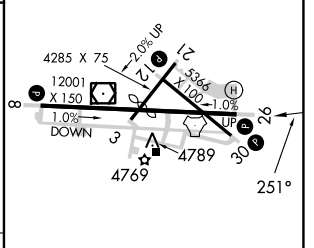

TACAN ARH Chan 53 (111.6)	APP CRS 251°	Rwy ldg TDZE Apt Elev 12001 4629 4719
---	------------------------	---

TACAN RWY 26

SIERRA VISTA MUNI-LIBBY AAF (FHU)

<p>Circling NA south of Rws 8 and 30.</p>	<p>MISSED APPROACH: Climb to 5300 then climbing right turn to 9500 on ARH R-018 to TOMBS INT/DUG 36 DME and hold.</p>
---	---

SW-4, 28 NOV 2024 to 26 DEC 2024

SW-4, 28 NOV 2024 to 26 DEC 2024

<p>5300 ↑</p>	<p>9500 ↘ ARH R-018</p>	<p>TOMBS △</p>	<p>VGSI and descent angles not coincident (VGSI Angle 3.00/TCH 80).</p>	<p>BELLA ARH 12.5</p>
-------------------	---------------------------------	--------------------	---	---------------------------

CATEGORY	A	B	C	D	E
S-26	5100-1 471 (400-1)	471 (400-1)	5100-1¼ 471 (400-1¼)	5100-1½ 471 (400-1½)	5100-1¾ 471 (400-1¾)
CIRCLING	5160-1 441 (500-1)	5180-1 461 (500-1)	5180-1½ 461 (500-1½)	5280-2	561 (600-2)