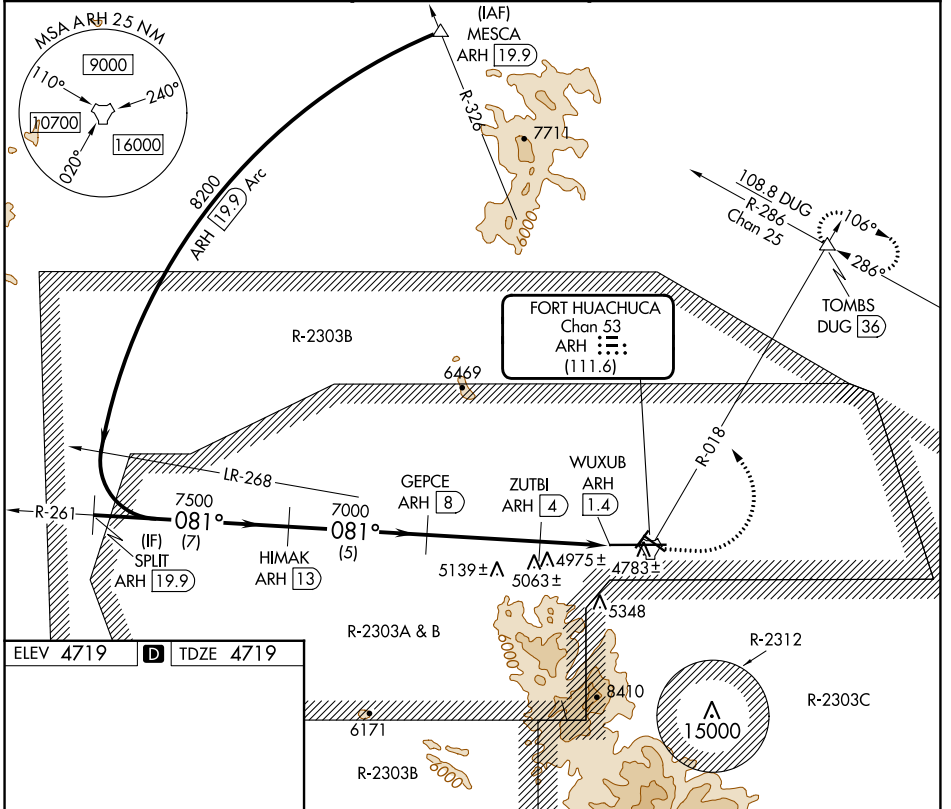

TACAN ARH Chan 53 (111.6)	APP CRS 081°	Rwy ldg 12001 TDZE 4719 Apt Elev 4719
---------------------------------	-----------------	--

# TACAN RWY 8

SIERRA VISTA MUNI-LIBBY AAF (FHU)

**⚠** Circling NA south of Rws 8 and 30.

**⚠** MISSED APPROACH: Climb to 5500 then climbing left turn to 9500 on ARH R-018 to TOMBS INT/DUG 36 DME and hold.

CATEGORY	A	B	C	D	E
S-8	5260-1 541 (600-1)	5260-1½ 541 (600-1½)	5260-1¾ 541 (600-1¾)	5260-2 541 (600-2)	5260-2 541 (600-2)
CIRCLING	5260-1 541 (600-1)	5260-1½ 541 (600-1½)	5260-1½ 541 (600-1½)	5280-2 561 (600-2)	5280-2 561 (600-2)

SW-4, 28 NOV 2024 to 26 DEC 2024

SW-4, 28 NOV 2024 to 26 DEC 2024