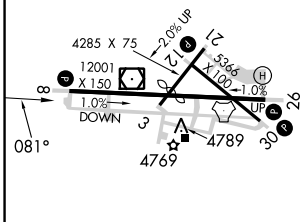

TACAN ARH Chan 53 (111.6)	APP CRS 081°	Rwy ldg 12001 TDZE 4719 Apt Elev 4719
---------------------------------	-----------------	--

# TACAN RWY 8

SIERRA VISTA MUNI-LIBBY AAF (FHU)

**⚠** Circling NA south of Rws 8 and 30.

**⚠** MISSED APPROACH: Climb to 5500 then climbing left turn to 9500 on ARH R-018 to TOMBS INT/DUG 36 DME and hold.

CATEGORY	A	B	C	D	E
S-8	5260-1 541 (600-1)	5260-1½ 541 (600-1½)	5260-1¾ 541 (600-1¾)	5260-2 541 (600-2)	5260-2 541 (600-2)
CIRCLING	5260-1 541 (600-1)	5260-1½ 541 (600-1½)	5260-1½ 541 (600-1½)	5280-2 561 (600-2)	5280-2 561 (600-2)