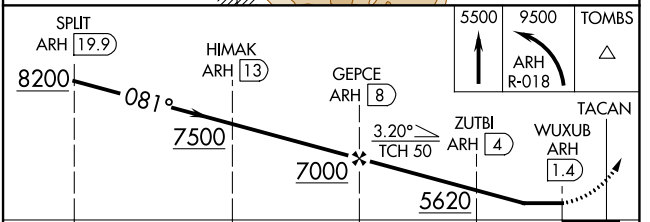

TACAN ARH Chan 53 (111.6)	APP CRS 081°	Rwy ldg 12001 TDZE 4719 Apt Elev 4719

TACAN RWY 8

SIERRA VISTA MUNI-LIBBY AAF (FHU)

⚠ Circling NA south of Rws 8 and 30.

⚠ MISSED APPROACH: Climb to 5500 then climbing left turn to 9500 on ARH R-018 to TOMBS INT/DUG 36 DME and hold.

ATIS 134.75 263.025	LIBBY AAF GCA* 127.05 254.25	LIBBY TOWER* 124.95 (CTAF) 284.75	GND CON 121.7 268.7	UNICOM 122.95

CATEGORY	A	B	C	D	E
S-8	5260-1 541 (600-1)	5260-1½ 541 (600-1½)	5260-1¾ 541 (600-1¾)	5260-2 541 (600-2)	5260-2 541 (600-2)
CIRCLING	5260-1 541 (600-1)	5260-1½ 541 (600-1½)	5260-1½ 541 (600-1½)	5280-2 561 (600-2)	5280-2 561 (600-2)

SW-4, 28 NOV 2024 to 26 DEC 2024

SW-4, 28 NOV 2024 to 26 DEC 2024