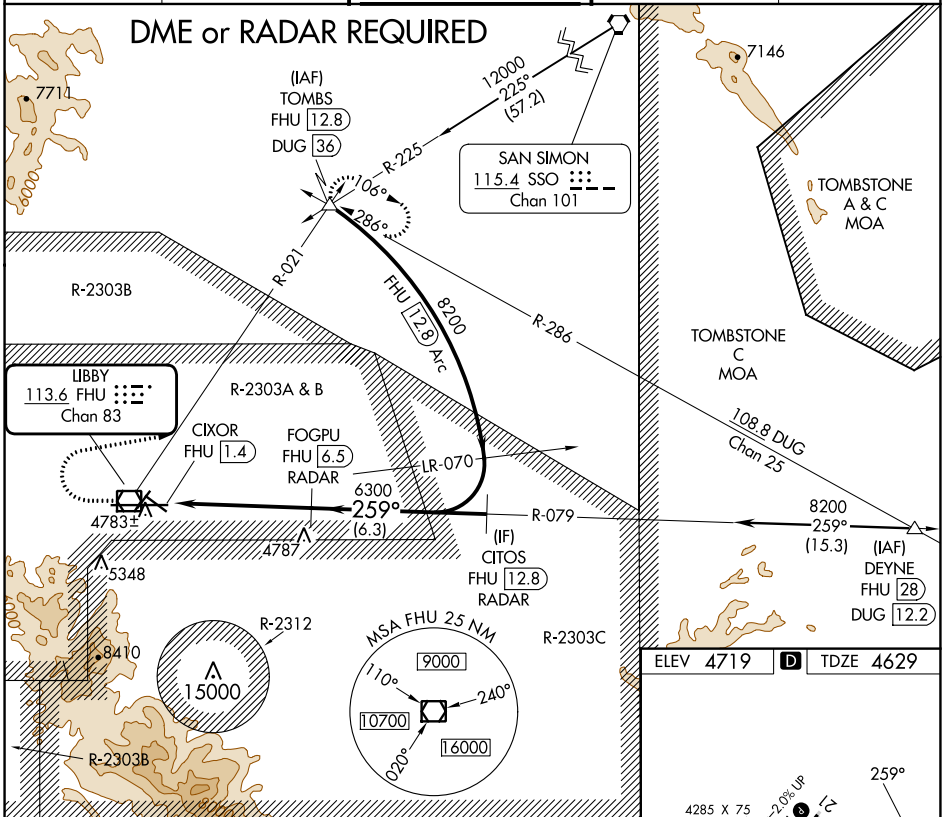

VOR/DME FHU 113.6 Chan 83	APP CRS 259°	Rwy Idg 12001 TDZE 4629 Apt Elev 4719
---	------------------------	--

VOR RWY 26

SIERRA VISTA MUNI-LIBBY AAF (FHU)

⚠ Circling NA south of Rws 8 and 30. DME or RADAR required.

MISSED APPROACH: Climb to 5300 then climbing right turn to 9500 on heading 067° and FHU R-021 to TOMBS INT/ DUG 36 DME and hold, continue climb-in-hold to 9500.

ATIS 134.75 263.025	LIBBY AAF GCA* 127.05 254.25	LIBBY TOWER* 124.95 (CTAF) 284.75	GND CON 121.7 268.7	UNICOM 122.95
-------------------------------	--	---	-------------------------------	-------------------------

ELEV 4719	TDZE 4629
HIRL Rwy 8-26	
MIRL Rws 3-21 and 12-30	
FAF to MAP 5.1 NM	
Knots	60 90 120 150 180
Min:Sec	5:06 3:24 2:33 2:02 1:42

SW-4, 28 NOV 2024 to 26 DEC 2024

SW-4, 28 NOV 2024 to 26 DEC 2024