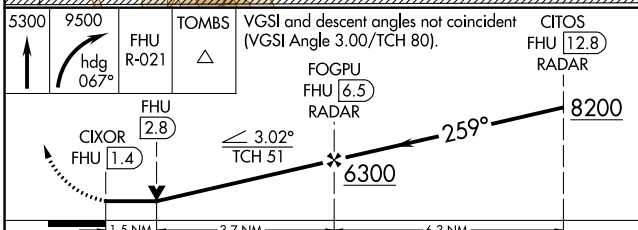

VOR/DME FHU 113.6 Chan 83	APP CRS 259°	Rwy Idg 12001 TDZE 4629 Apt Elev 4719
---	------------------------	--

VOR RWY 26

SIERRA VISTA MUNI-LIBBY AAF (FHU)

⚠ Circling NA south of Rws 8 and 30. DME or RADAR required.

MISSED APPROACH: Climb to 5300 then climbing right turn to 9500 on heading 067° and FHU R-021 to TOMBS INT/ DUG 36 DME and hold, continue climb-in-hold to 9500.

ATIS 134.75 263.025	LIBBY AAF GCA* 127.05 254.25	LIBBY TOWER* 124.95 (CTAF) 284.75	GND CON 121.7 268.7	UNICOM 122.95
-------------------------------	--	---	-------------------------------	-------------------------