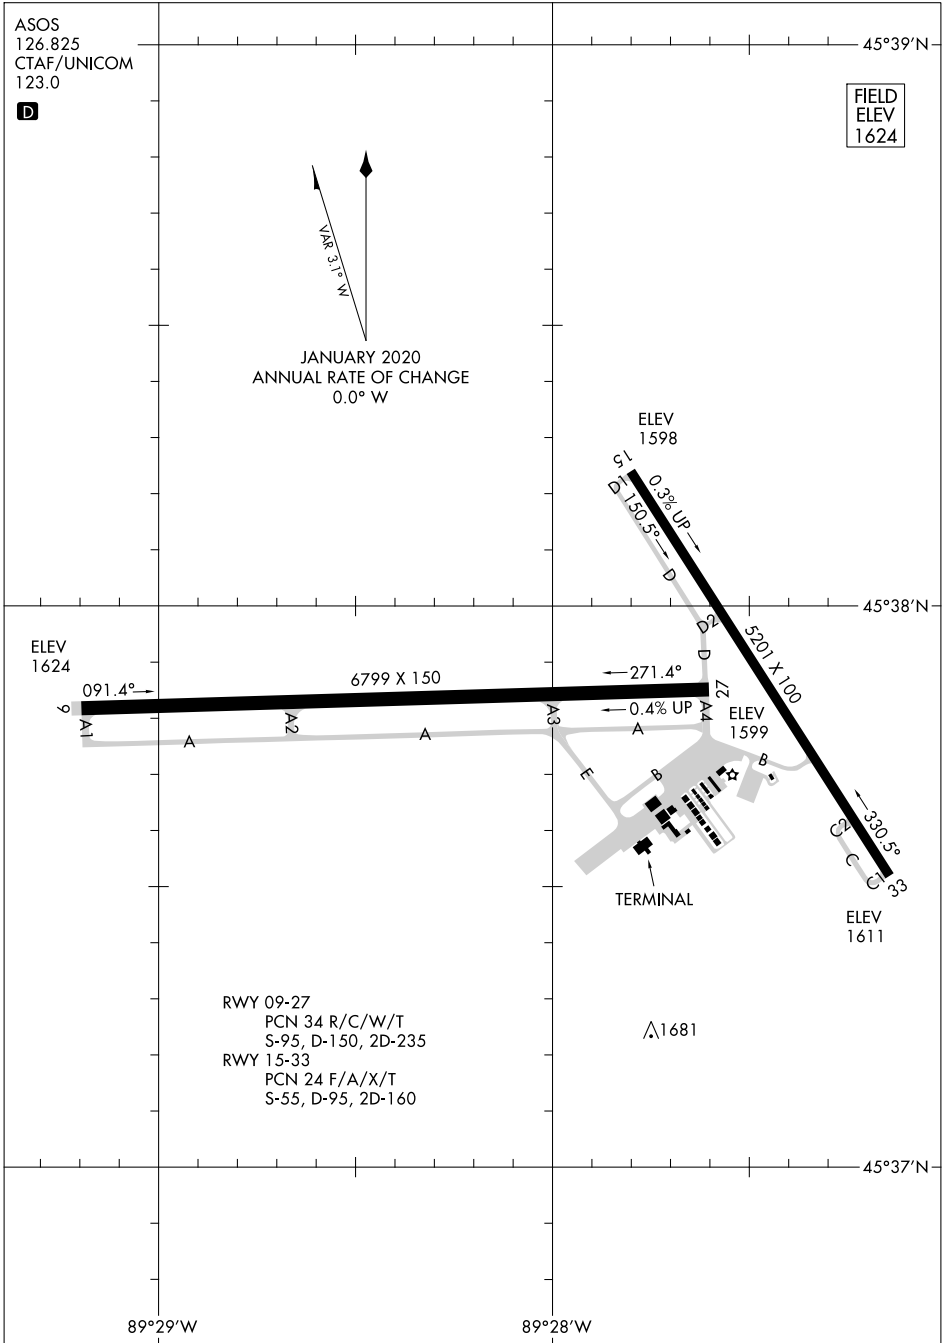

21336

AIRPORT DIAGRAM

RHINELANDER/ONEIDA COUNTY (RHI)
RHINELANDER, WISCONSIN

AL-5085 (FAA)

ASOS
126.825
CTAF/UNICOM
123.0

FIELD
ELEV
1624

JAN 3.1° W
JANUARY 2020
ANNUAL RATE OF CHANGE
0.0° W

EC-3, 28 NOV 2024 to 26 DEC 2024

EC-3, 28 NOV 2024 to 26 DEC 2024

AIRPORT DIAGRAM

21336

RHINELANDER, WISCONSIN
RHINELANDER/ONEIDA COUNTY (RHI)