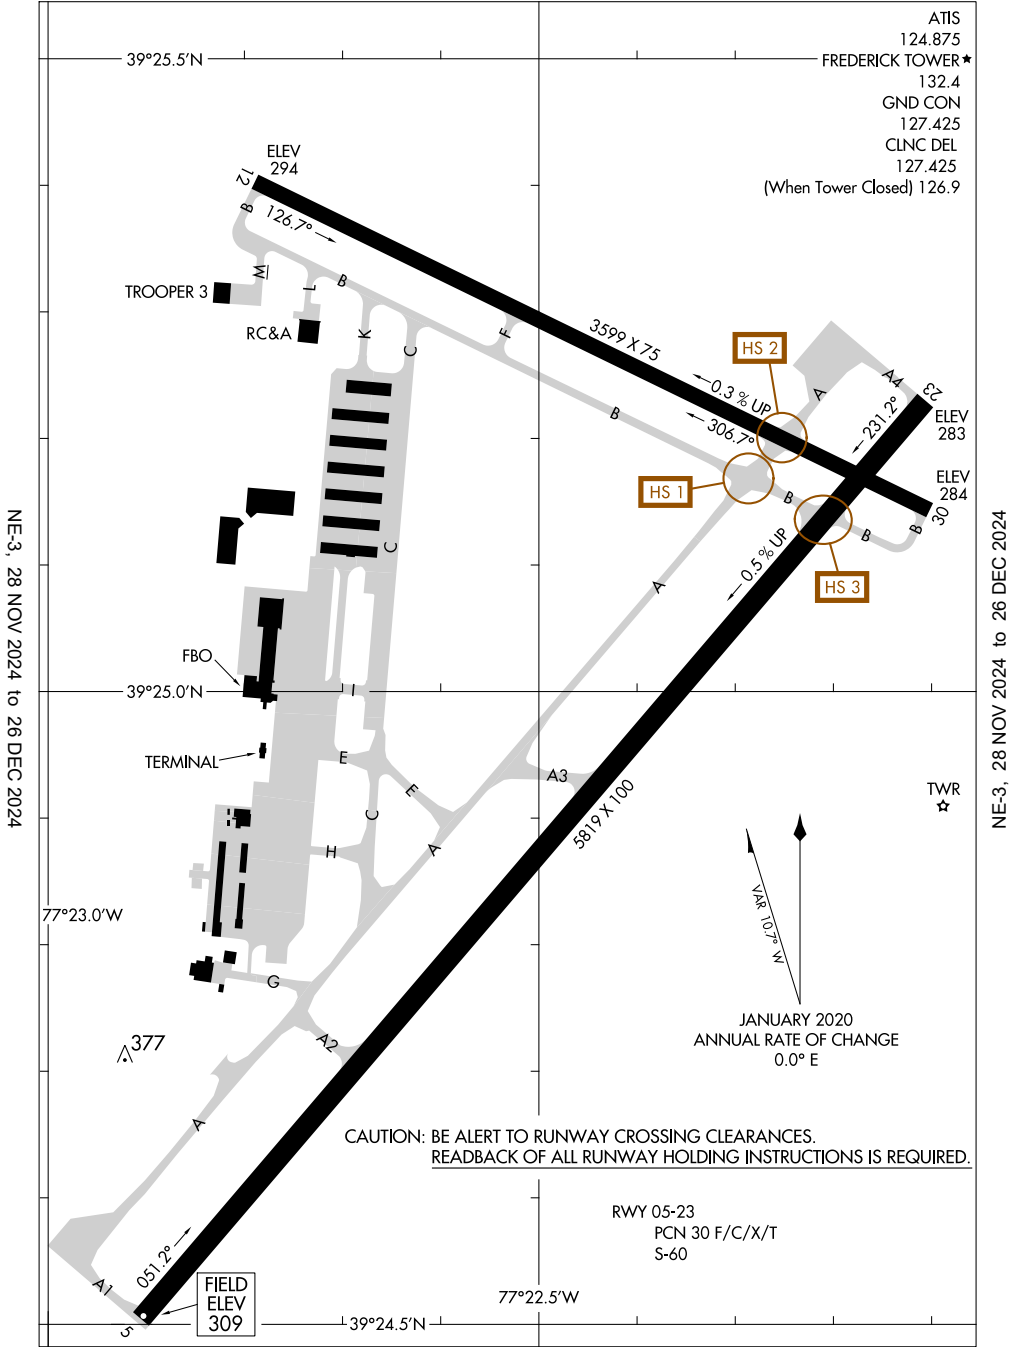

24137
AIRPORT DIAGRAM

AL-5089 (FAA)

FREDERICK MUNI (F'DK)
FREDERICK, MARYLAND

ATIS 124.875
FREDERICK TOWER★ 132.4
GND CON 127.425
CLNC DEL 127.425
(When Tower Closed) 126.9

NE-3, 28 NOV 2024 to 26 DEC 2024

NE-3, 28 NOV 2024 to 26 DEC 2024

**CAUTION: BE ALERT TO RUNWAY CROSSING CLEARANCES.
READBACK OF ALL RUNWAY HOLDING INSTRUCTIONS IS REQUIRED.**

RWY 05-23
PCN 30 F/C/X/T
S-60

AIRPORT DIAGRAM
24137

FREDERICK, MARYLAND
FREDERICK MUNI (F'DK)