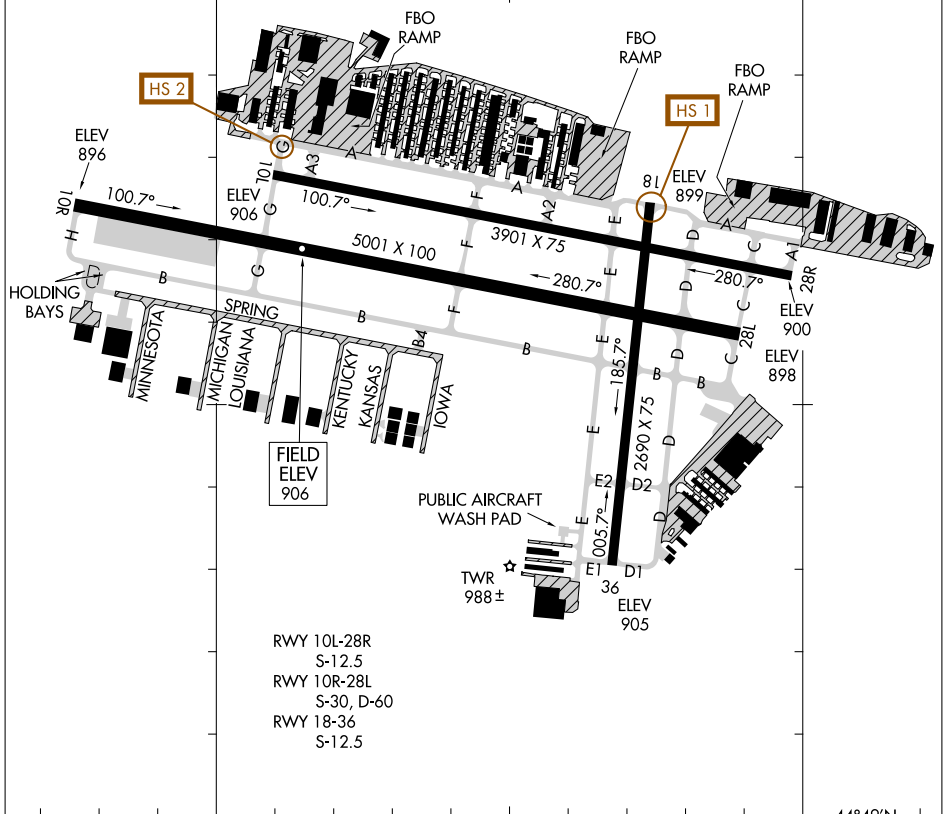

24081

AIRPORT DIAGRAM

AL-5094 (FAA)

FLYING CLOUD (FCM)
MINNEAPOLIS, MINNESOTA

ATIS
124.9
FLYING CLOUD TOWER ★
119.15
GND CON
121.7
CLNC DEL
121.7 (When Tower Closed)

44°50'N

NC-1, 28 NOV 2024 to 26 DEC 2024

44°49'N

CAUTION: BE ALERT TO RUNWAY CROSSING CLEARANCES.
READBACK OF ALL RUNWAY HOLDING INSTRUCTIONS IS REQUIRED.

93°28'W

93°27'W

AIRPORT DIAGRAM

24081

MINNEAPOLIS, MINNESOTA
FLYING CLOUD (FCM)