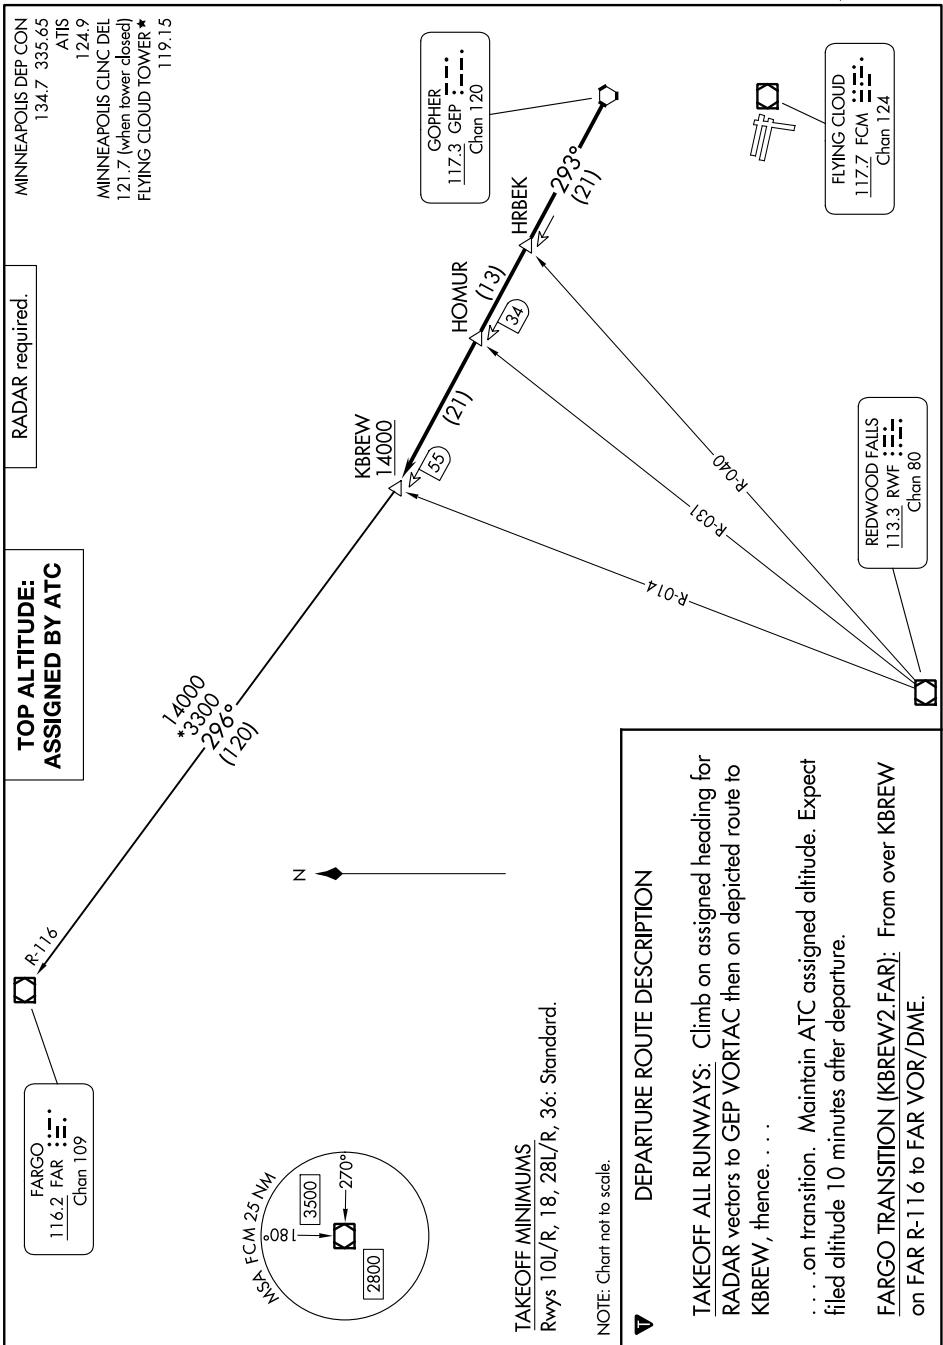

KBREW TWO DEPARTURE
(KBREW2.KBREW) 24137

AL-5094 (FAA)

FLYING CLOUD (FCM)
MINNEAPOLIS, MINNESOTA

NC-1, 28 NOV 2024 to 26 DEC 2024

KBREW TWO DEPARTURE
(KBREW2.KBREW) 16MAY24

MINNEAPOLIS, MINNESOTA
FLYING CLOUD (FCM)

NC-1, 28 NOV 2024 to 26 DEC 2024