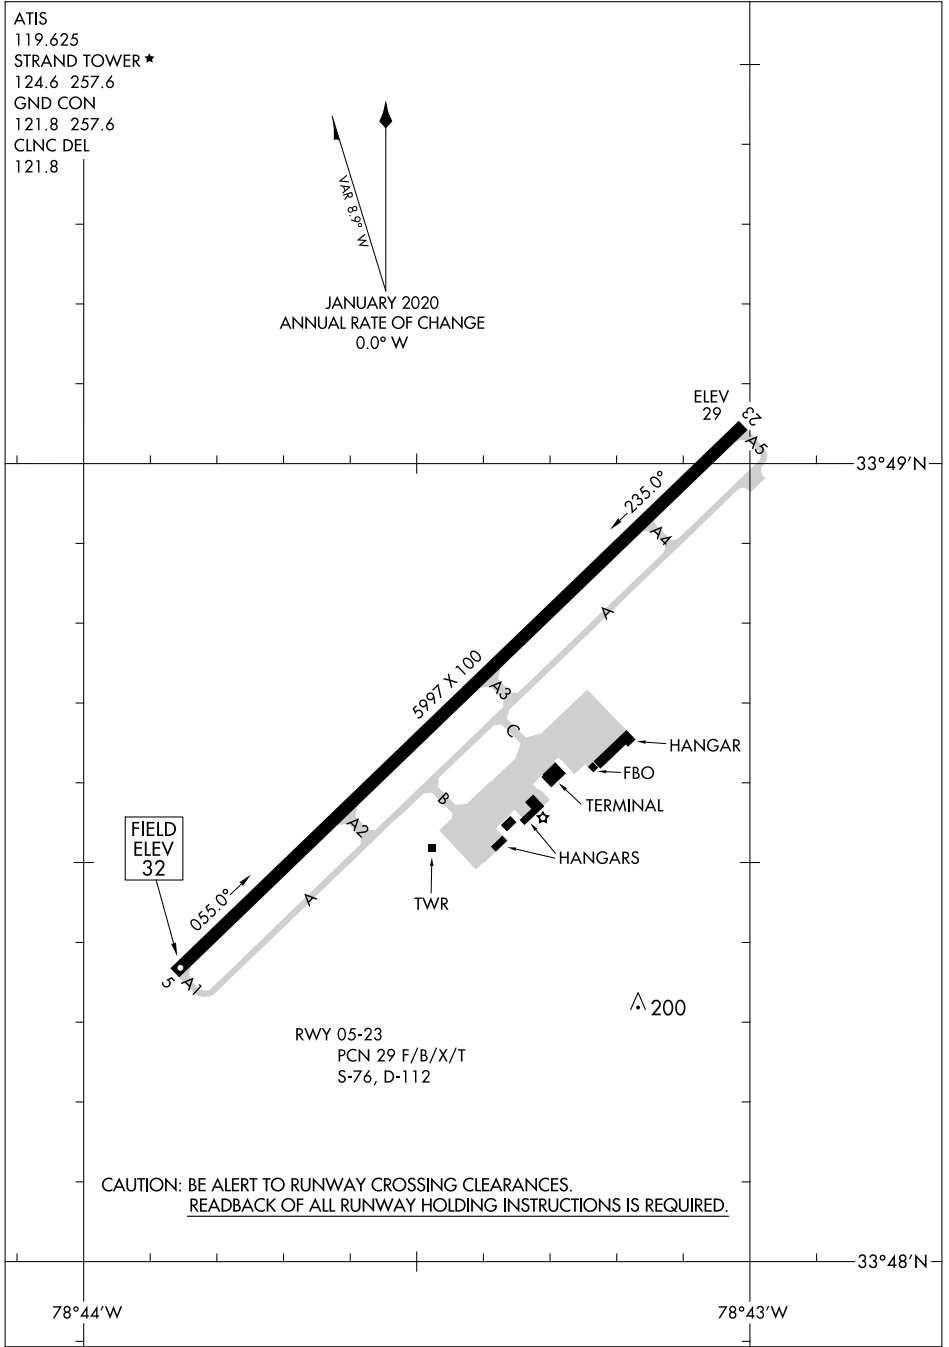

21224

# AIRPORT DIAGRAM

AL-5097 (FAA)

GRAND STRAND (C'RE)  
NORTH MYRTLE BEACH, SOUTH CAROLINA

ATIS  
119.625  
STRAND TOWER ★  
124.6 257.6  
GND CON  
121.8 257.6  
CLNC DEL  
121.8

SE-2, 28 NOV 2024 to 26 DEC 2024

SE-2, 28 NOV 2024 to 26 DEC 2024