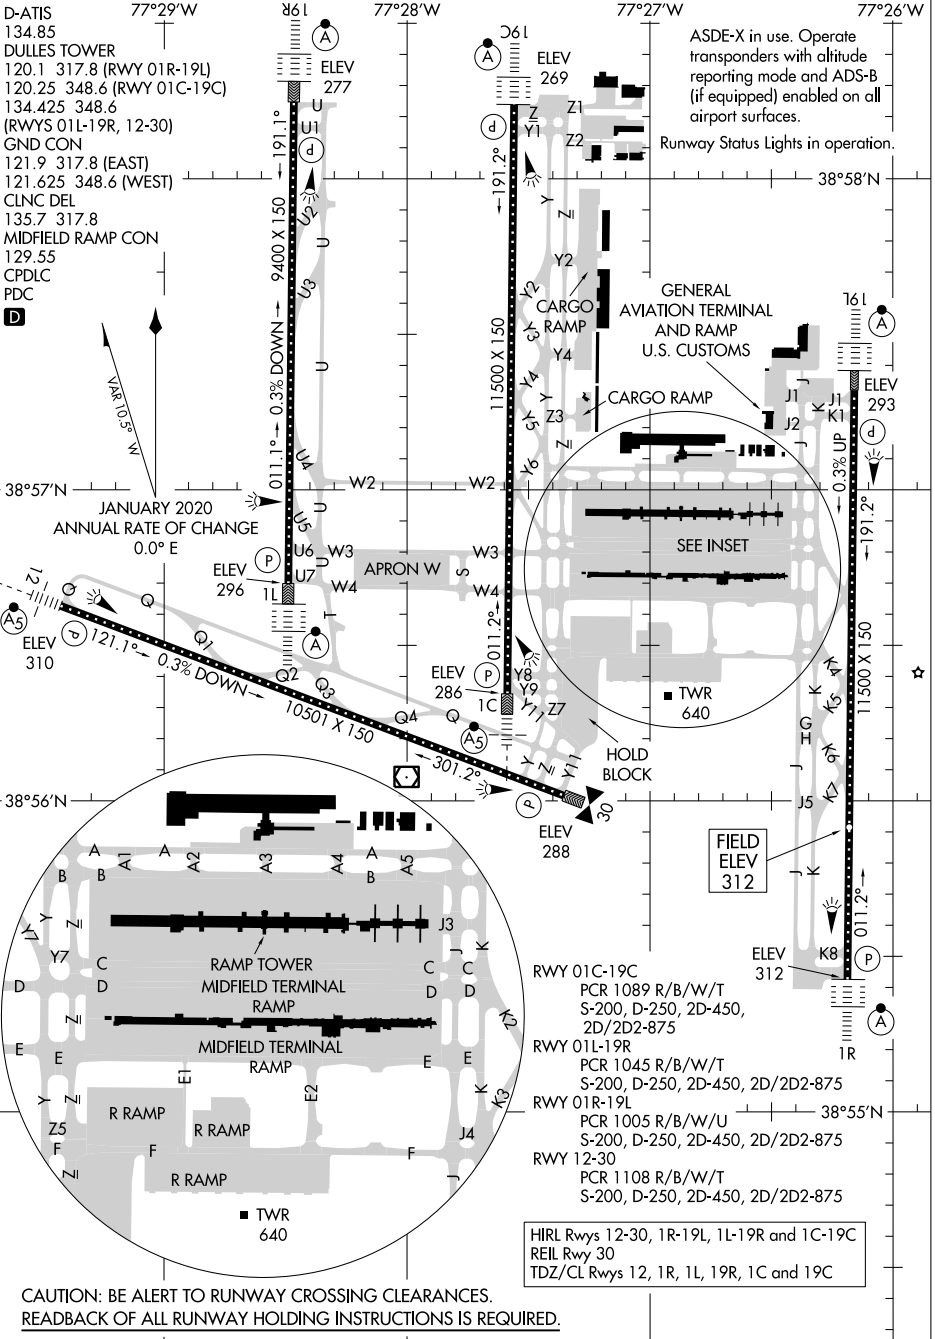

AIRPORT DIAGRAM

AL-5100 (FAA)

WASHINGTON DULLES INTL (IAD)
WASHINGTON, DC

NE-3, 28 NOV 2024 to 26 DEC 2024

NE-3, 28 NOV 2024 to 26 DEC 2024

AIRPORT DIAGRAM

WASHINGTON, DC
WASHINGTON DULLES INTL (IAD)