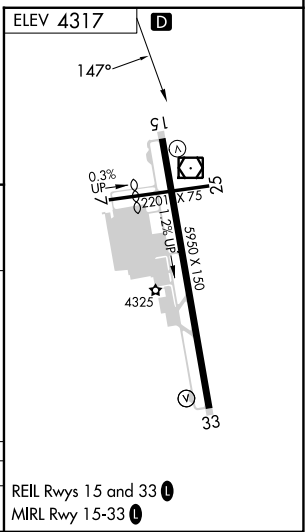

VOR/DME PGA 116.45 Chan 111(Y)	APP CRS 147°	Rwy Idg TDZE Apt Elev N/A N/A 4317
--	------------------------	--

VOR-B
PAGE MUNI (PGA)

NA Circling NA to Rwy 7-25.	MISSED APPROACH: Climb on the PGA R-162 to 6000, then climbing right turn to 7000 direct PGA VOR/DME and hold.
------------------------------------	--

ASOS 120.625	DENVER CENTER 127.55 256.875	UNICOM 122.8 (CTAF)
------------------------	--	-------------------------------

CATEGORY	A	B	C	D
CIRCLING	5200-1¼	883 (900-1¼)	5200-2¾ 883 (900-2¾)	5360-3 1043 (1100-3)

REIL Rwy 15 and 33
MIRL Rwy 15-33

SW-4, 28 NOV 2024 to 26 DEC 2024

SW-4, 28 NOV 2024 to 26 DEC 2024