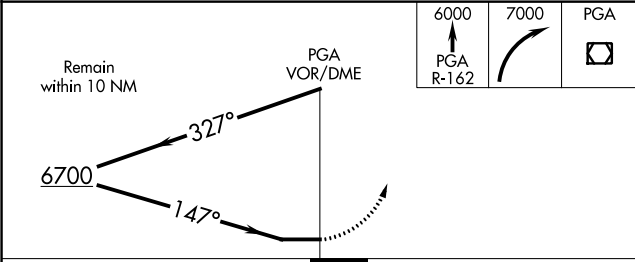

VOR/DME PGA 116.45 Chan 111(Y)	APP CRS 147°	Rwy Idg TDZE Apt Elev N/A N/A 4317
--	------------------------	--

VOR-B
PAGE MUNI (PGA)

NA Circling NA to Rwy 7-25.	MISSED APPROACH: Climb on the PGA R-162 to 6000, then climbing right turn to 7000 direct PGA VOR/DME and hold.
------------------------------------	--

ASOS 120.625	DENVER CENTER 127.55 256.875	UNICOM 122.8 (CTAF)
------------------------	--	-------------------------------

CATEGORY	A	B	C	D
CIRCLING	5200-1¼	883 (900-1¼)	5200-2¾ 883 (900-2¾)	5360-3 1043 (1100-3)