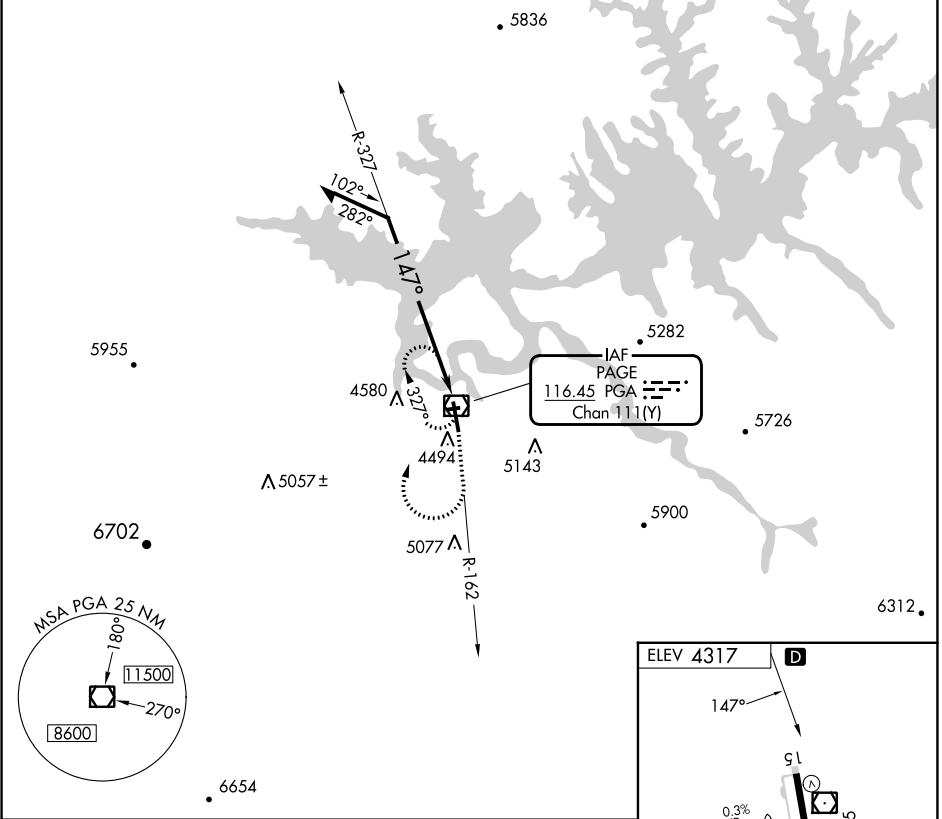

VOR/DME PGA 116.45 Chan 111(Y)	APP CRS 147°	Rwy Idg TDZE Apt Elev N/A N/A 4317
--	------------------------	--

VOR-B
PAGE MUNI (PGA)

NA Circling NA to Rwy 7-25.	MISSED APPROACH: Climb on the PGA R-162 to 6000, then climbing right turn to 7000 direct PGA VOR/DME and hold.
------------------------------------	--

ASOS 120.625	DENVER CENTER 127.55 256.875	UNICOM 122.8 (CTAF)
------------------------	--	-------------------------------

CATEGORY	A	B	C	D
CIRCLING	5200-1¼	883 (900-1¼)	5200-2¾ 883 (900-2¾)	5360-3 1043 (1100-3)

REIL Rwy 15 and 33
MIRL Rwy 15-33

SW-4, 28 NOV 2024 to 26 DEC 2024

SW-4, 28 NOV 2024 to 26 DEC 2024