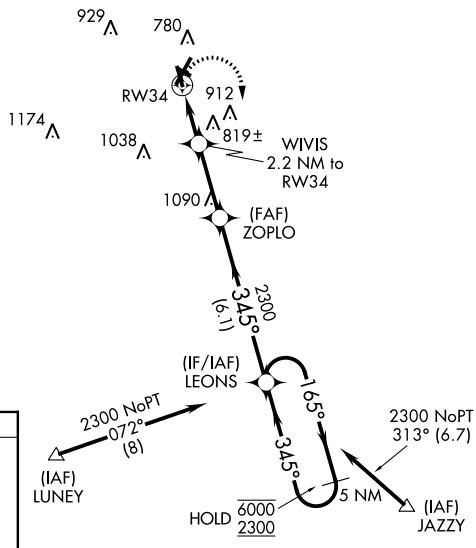

APP CRS 345°	Rwy Idg TDZE Apt Elev	3999 667 697
------------------------	-----------------------------	---

RNAV (GPS) RWY 34

VERMILION RGNL (DNY)

RNP APCH - GPS.

▼ Circling NA to Rwy 12 and 30.
▲ Rwy 34 helicopter visibility reduction below ¾ SM NA.

MISSED APPROACH: Climbing right turn to 2300 direct LEONS and hold.

AWOS-3 119.275	CHAMPAIGN APP CON * 121.35 285.65	CLNC DEL 121.7	UNICOM 122.7 (CTAF)
--------------------------	---	--------------------------	-------------------------------

2300	LEONS	VGSI and descent angles not coincident (VGSI Angle 3.00/TCH 14).		
		ZOPLO	LEONS	
WIVIS 2.2 NM to RW34		5 NM Holding Pattern		
	1400	2300	6000	
		345°	165°	
		345°	345°	
	2.2 NM	2.8 NM	6.1 NM	
CATEGORY	A	B	C	D
LNAV MDA	1080-1	413 (400-1)	1080-1¼	413 (400-1¼)
CIRCLING	1160-1	463 (500-1)	1240-1½	1340-2
			543 (600-1½)	643 (700-2)