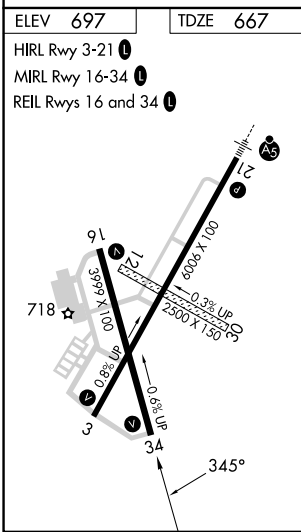

APP CRS 345°	Rwy Idg TDZE Apt Elev	3999 667 697
------------------------	-----------------------------	---

RNAV (GPS) RWY 34

VERMILION RGNL (DNY)

RNP APCH - GPS.

▼ Circling NA to Rwy 12 and 30.
▲ Rwy 34 helicopter visibility reduction below ¾ SM NA.

MISSED APPROACH: Climbing right turn to 2300 direct LEONS and hold.

AWOS-3 119.275	CHAMPAIGN APP CON * 121.35 285.65	CLNC DEL 121.7	UNICOM 122.7 (CTAF)
--------------------------	---	--------------------------	-------------------------------

2300	LEONS	VGSI and descent angles not coincident (VGSI Angle 3.00/TCH 14).		
		ZOPLO	LEONS	
WIVIS 2.2 NM to RW34		5 NM Holding Pattern		
	1400	2300	6000	
		345°	165°	
		345°	345°	
	2.2 NM	2.8 NM	6.1 NM	
CATEGORY	A	B	C	D
LNAV MDA	1080-1	413 (400-1)	1080-1¼	413 (400-1¼)
CIRCLING	1160-1	463 (500-1)	1240-1½	1340-2
			543 (600-1½)	643 (700-2)