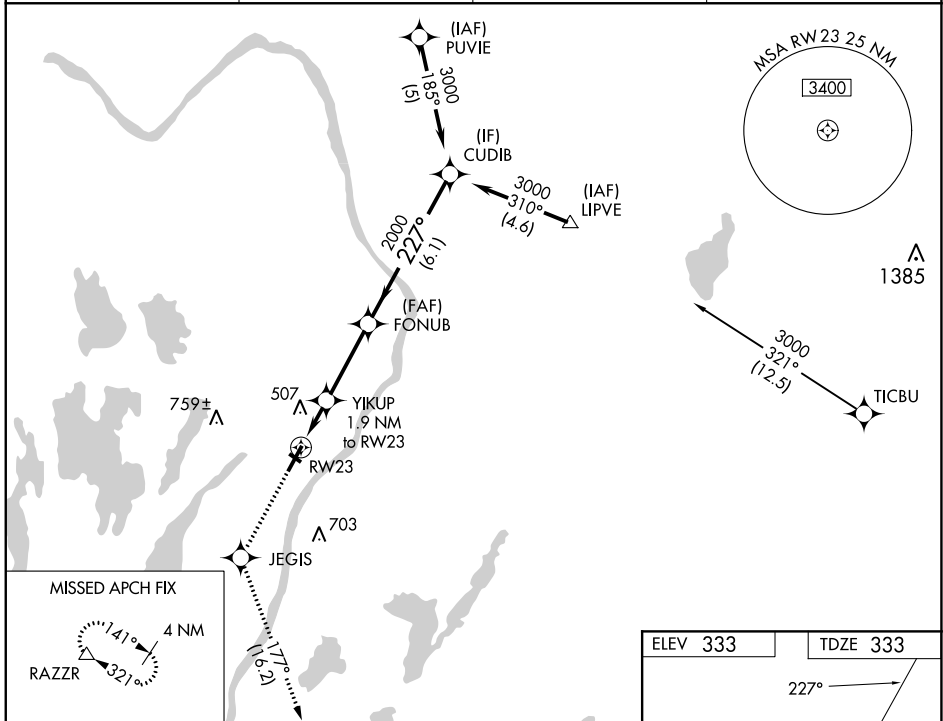

# RNAV (GPS) RWY 23

WATERVILLE RGNL (WVL)

WAAS CH <b>63100</b> <b>W23A</b>	APP CRS <b>227°</b>	Rwy Idg TDZE <b>333</b> Apt Elev <b>333</b>
--	------------------------	---

**⚠** Circling to Rwy 14 and 32 NA at night. DME/DME RNP-0.3 NA. When local altimeter setting not received, use Augusta altimeter setting; increase LPV DA to 618 feet and all visibilities ¼ SM; increase all MDAs 40 feet and increase LNAV Cat C and Circling Cat D visibility ¼ SM. VDP NA when using Augusta altimeter setting.

**MISSED APPROACH:** Climb to 3000 direct JEGIS and via 177° track to RAZZR and hold.

AWOS-3PT <b>118.375</b>	PORTLAND APP CON ★ <b>128.35 299.2</b>	CLNC DEL <b>124.6 299.2</b>	UNICOM <b>122.7 (CTAF)</b>
----------------------------	---	--------------------------------	-------------------------------

CATEGORY	A	B	C	D
LPV DA	583-¾ 250 (300-¾)			
LNAV/VNAV DA	NA			
LNAV MDA	800-1 467 (500-1)	800-1¼ 467 (500-1¼)	800-1½ 467 (500-1½)	
CIRCLING	860-1 527 (600-1)	1100-2¼ 767 (800-2¼)	1120-2½ 787 (800-2½)	

NE-1, 28 NOV 2024 to 26 DEC 2024

NE-1, 28 NOV 2024 to 26 DEC 2024