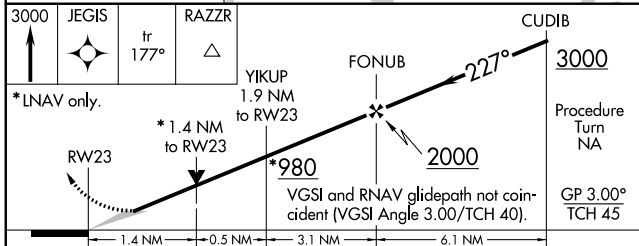

# RNAV (GPS) RWY 23

WATERVILLE RGNL (WVL)

WAAS CH <b>63100</b> <b>W23A</b>	APP CRS <b>227°</b>	Rwy Idg TDZE <b>333</b> Apt Elev <b>333</b>
--	------------------------	---

**⚠** Circling to Rwy 14 and 32 NA at night. DME/DME RNP-0.3 NA. When local altimeter setting not received, use Augusta altimeter setting; increase LPV DA to 618 feet and all visibilities ¼ SM; increase all MDAs 40 feet and increase LNAV Cat C and Circling Cat D visibility ¼ SM. VDP NA when using Augusta altimeter setting.

**MISSED APPROACH:** Climb to 3000 direct JEGIS and via 177° track to RAZZR and hold.

AWOS-3PT <b>118.375</b>	PORTLAND APP CON ★ <b>128.35 299.2</b>	CLNC DEL <b>124.6 299.2</b>	UNICOM <b>122.7 (CTAF)</b>
----------------------------	---	--------------------------------	-------------------------------