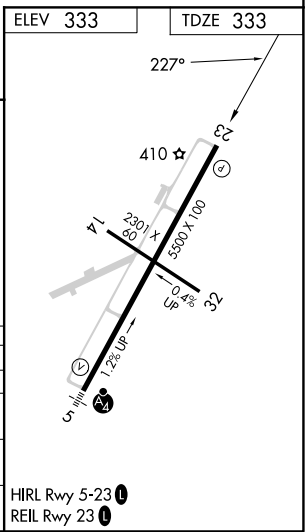

# RNAV (GPS) RWY 23

WATERVILLE RGNL (WVL)

WAAS CH <b>63100</b> <b>W23A</b>	APP CRS <b>227°</b>	Rwy Idg TDZE <b>333</b> Apt Elev <b>333</b>
--	------------------------	---

**⚠** Circling to Rwy 14 and 32 NA at night. DME/DME RNP-0.3 NA. When local altimeter setting not received, use Augusta altimeter setting; increase LPV DA to 618 feet and all visibilities ¼ SM; increase all MDAs 40 feet and increase LNAV Cat C and Circling Cat D visibility ¼ SM. VDP NA when using Augusta altimeter setting.

**MISSED APPROACH:** Climb to 3000 direct JEGIS and via 177° track to RAZZR and hold.

AWOS-3PT <b>118.375</b>	PORTLAND APP CON ★ <b>128.35 299.2</b>	CLNC DEL <b>124.6 299.2</b>	UNICOM <b>122.7 (CTAF)</b>
----------------------------	---	--------------------------------	-------------------------------

CATEGORY	A	B	C	D
LPV DA	583-¾ 250 (300-¾)			
LNAV/VNAV DA	NA			
LNAV MDA	800-1 467 (500-1)	800-1¼ 467 (500-1¼)	800-1½ 467 (500-1½)	
CIRCLING	860-1 527 (600-1)	1100-2¼ 767 (800-2¼)	1120-2½ 787 (800-2½)	