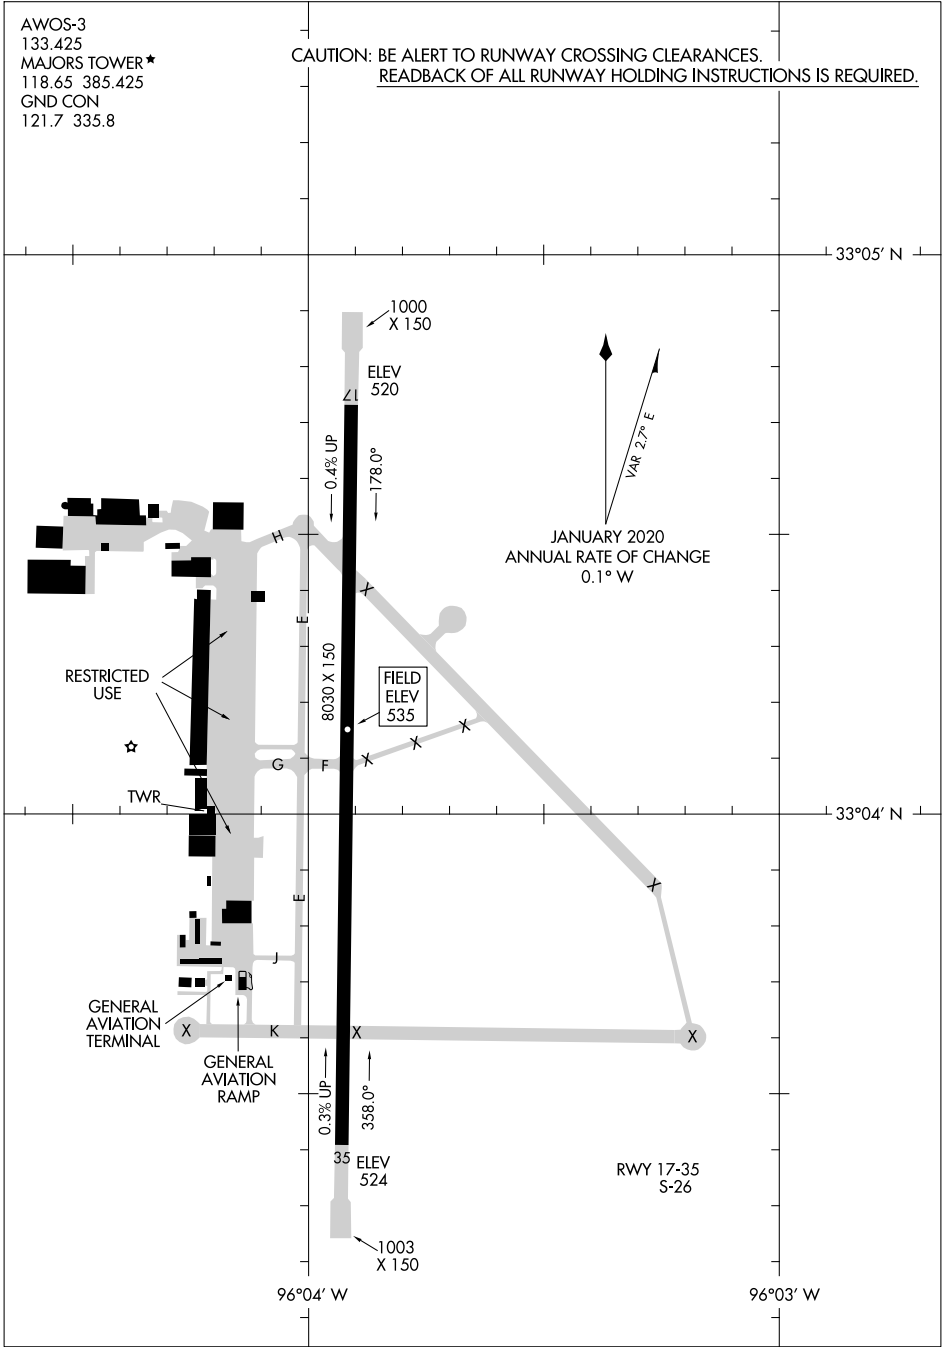

AIRPORT DIAGRAM

AL-5138 (FAA)

MAJORS (GVT)
GREENVILLE, TEXAS

AWOS-3
133.425
MAJORS TOWER ★
118.65 385.425
GND CON
121.7 335.8

CAUTION: BE ALERT TO RUNWAY CROSSING CLEARANCES.
READBACK OF ALL RUNWAY HOLDING INSTRUCTIONS IS REQUIRED.

SC-2, 28 NOV 2024 to 26 DEC 2024

SC-2, 28 NOV 2024 to 26 DEC 2024

AIRPORT DIAGRAM

GREENVILLE, TEXAS
MAJORS (GVT)