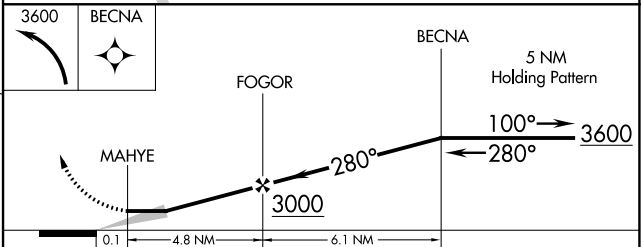

MISSED APPROACH: Climbing left turn to 3600 direct BECNA and hold.

WICHITA APP CON
134.8 269.1

CTAF
122.9

NC-2, 28 NOV 2024 to 26 DEC 2024

NC-2, 28 NOV 2024 to 26 DEC 2024

CATEGORY	A	B	C	D
CIRCLING	1920-1	542 (600-1)	1960-1½ 582 (600-1½)	NA