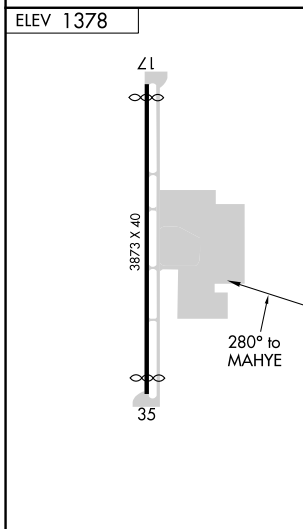

MISSED APPROACH: Climbing left turn to 3600 direct BECNA and hold.

WICHITA APP CON
134.8 269.1

CTAF
122.9

NC-2, 28 NOV 2024 to 26 DEC 2024

NC-2, 28 NOV 2024 to 26 DEC 2024

CATEGORY	A	B	C	D
CIRCLING	1920-1	542 (600-1)	1960-1½ 582 (600-1½)	NA