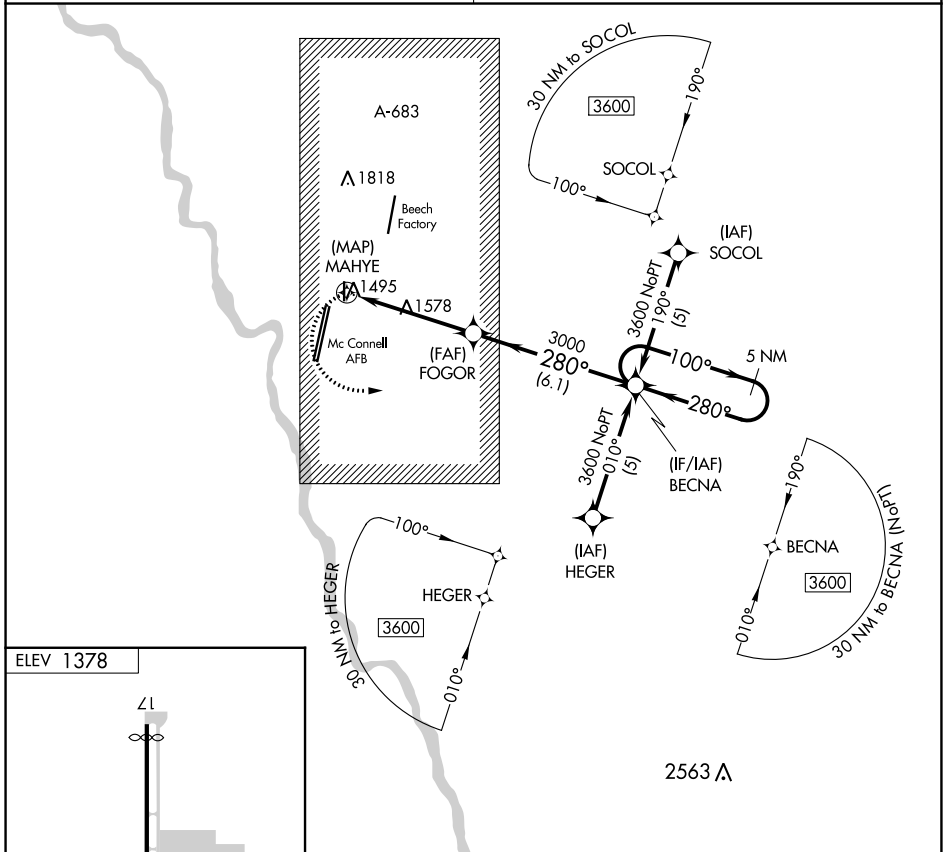

APP CRS 280°	Rwy Idg TDZE Apt Elev	N/A N/A 1378
------------------------	-----------------------------	---

RNAV (GPS)-D

CESSNA ACFT FLD (CEA)

▲ NA DME/DME RNP-0.3 NA. Procedure NA at night. Use Wichita Dwight D Eisenhower Nil altimeter setting; when not received, use Colonel James Jabara altimeter setting.

MISSED APPROACH: Climbing left turn to 3600 direct BECNA and hold.

WICHITA APP CON
134.8 269.1

CTAF
122.9

NC-2, 28 NOV 2024 to 26 DEC 2024

NC-2, 28 NOV 2024 to 26 DEC 2024

CATEGORY	A	B	C	D
CIRCLING	1920-1	542 (600-1)	1960-1½ 582 (600-1½)	NA