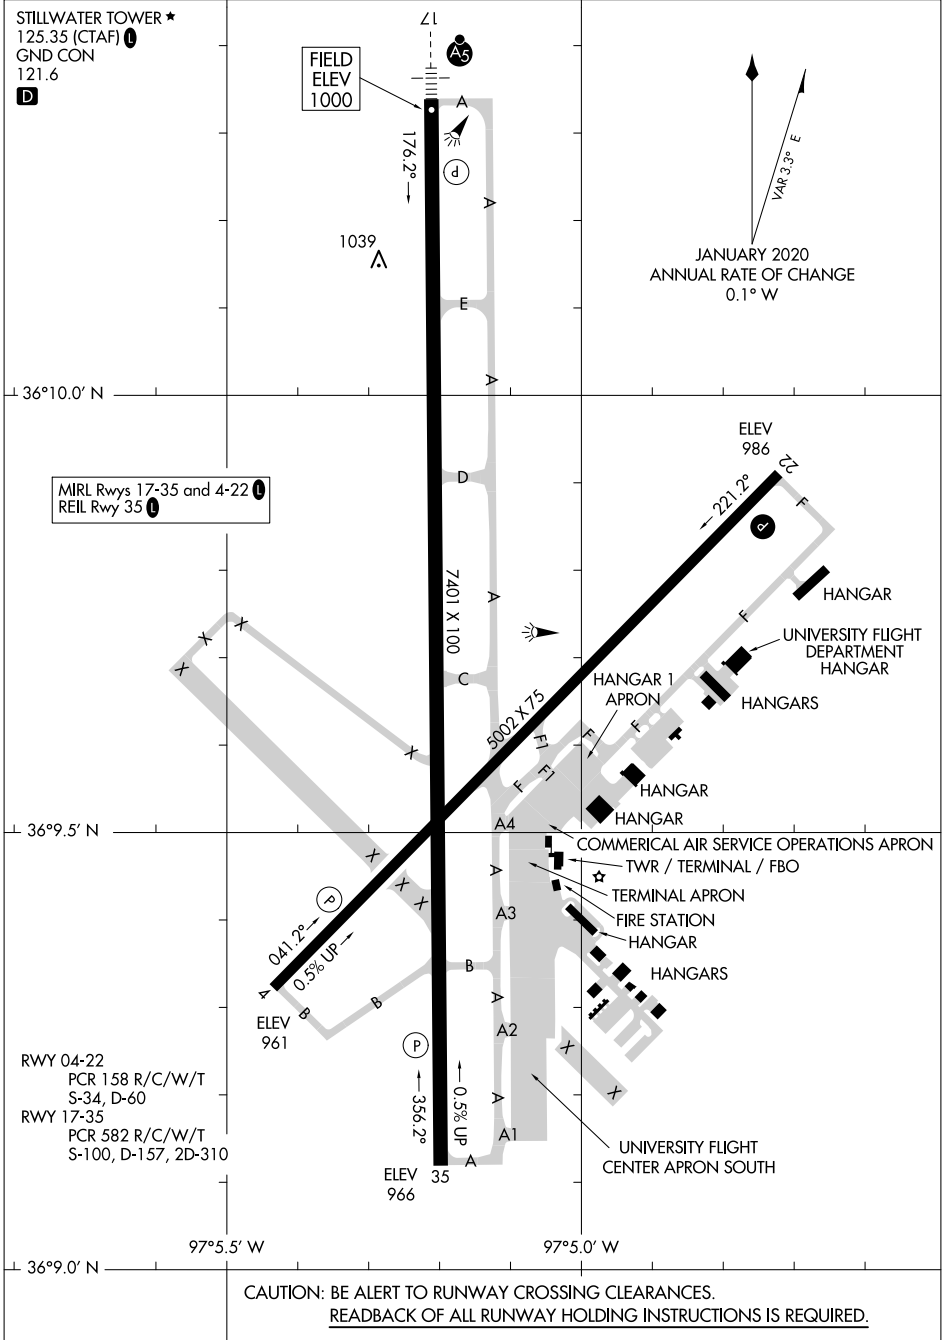

# AIRPORT DIAGRAM

STILLWATER RGNL (SWO)  
STILLWATER, OKLAHOMA

SC-1, 28 NOV 2024 to 26 DEC 2024

SC-1, 28 NOV 2024 to 26 DEC 2024

# AIRPORT DIAGRAM

STILLWATER, OKLAHOMA  
STILLWATER RGNL (SWO)