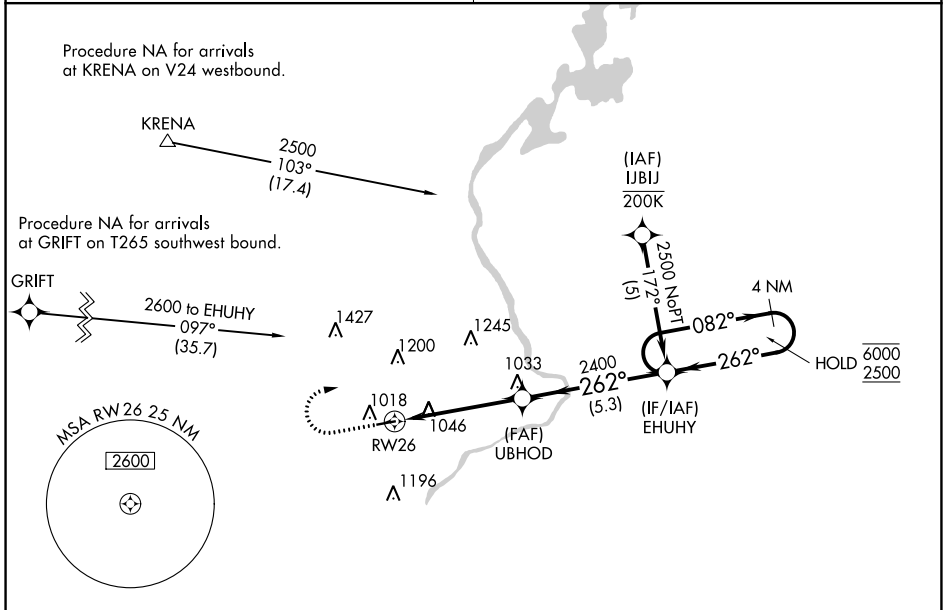

APP CRS 262°	Rwy Idg TDZE Apt Elev	3800 887 887
------------------------	-----------------------------	---

RNAV (GPS) RWY 26

LAKE IN THE HILLS (3CK)

RNP APCH - GPS.	MISSED APPROACH: Climb to 1800 then climbing right turn to 2500 direct EHUHY and hold.
<p>▼ VDP NA when using DPA altimeter setting. Obtain local altimeter setting on CTAF; when not received, use DPA altimeter setting and increase all MDAs 60 feet.</p> <p>▲ NA</p>	

CHICAGO APP CON 120.55 306.925	UNICOM 123.05 (CTAF)
--	--------------------------------

ELEV 887	TDZE 887
----------	----------

EC-3, 28 NOV 2024 to 26 DEC 2024

EC-3, 28 NOV 2024 to 26 DEC 2024