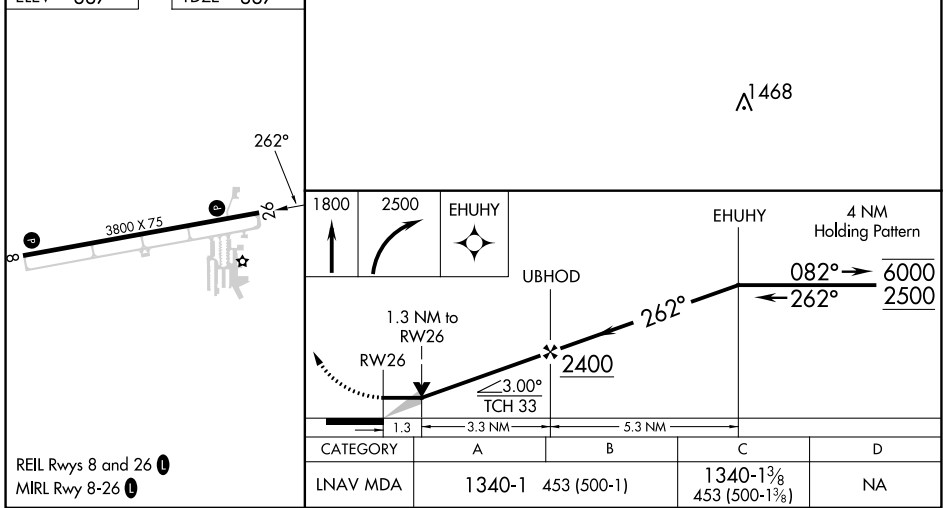

APP CRS 262°	Rwy Idg TDZE Apt Elev	3800 887 887
------------------------	-----------------------------	---

RNAV (GPS) RWY 26

LAKE IN THE HILLS (3CK)

RNP APCH - GPS.	MISSED APPROACH: Climb to 1800 then climbing right turn to 2500 direct EHUHY and hold.
<p>▼ VDP NA when using DPA altimeter setting. Obtain local altimeter setting on CTAF; when not received, use DPA altimeter setting and increase all MDAs 60 feet.</p> <p>▲ NA</p>	

CHICAGO APP CON 120.55 306.925	UNICOM 123.05 (CTAF)
--	--------------------------------

ELEV 887	TDZE 887
----------	----------

EC-3, 28 NOV 2024 to 26 DEC 2024

EC-3, 28 NOV 2024 to 26 DEC 2024