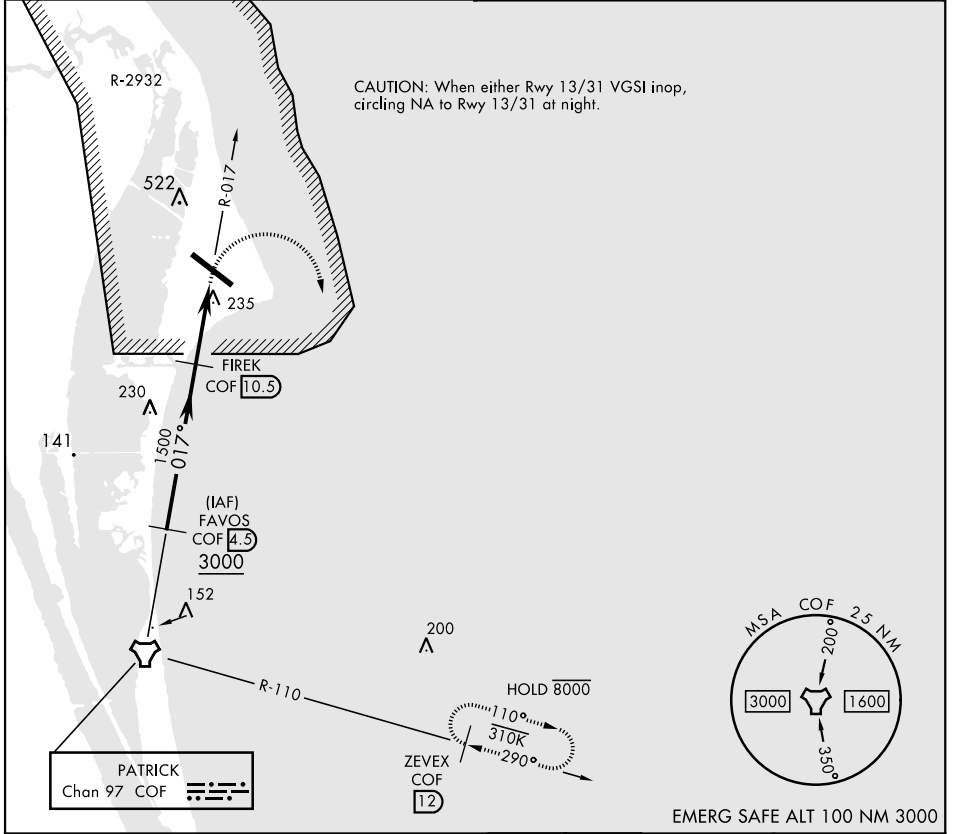

TACAN-A

TACAN Chan 97	COF	APCH CRS 017°	Rwy Idg TDZE N/A	Arprt Elev 10	[USAF]	CAPE CANAVERAL SFS SKID STRIP (KXMR)
RADAR required			MISSED APPROACH: Turn right direct ZEVEX (COF R-110/12 DME) maintain 3000 and hold.			
▼ * Circling not authorized N of Rwy 13-31.						

ORLANDO APP CON 134.95 281.425	CAPE TOWER ★ 118.625 143.15 239.05
--	--

CATEGORY	A	B	C	D	E	HIRL Rwy 13-31
☑ CIRCLING*	580-1 570 (600-1)		580-1½ 570 (600-1½)	620-2 610 (700-2)	640-2¼ 630 (700-2¼)	

TACAN-A

SE-3, 28 NOV 2024 to 26 DEC 2024

SE-3, 28 NOV 2024 to 26 DEC 2024