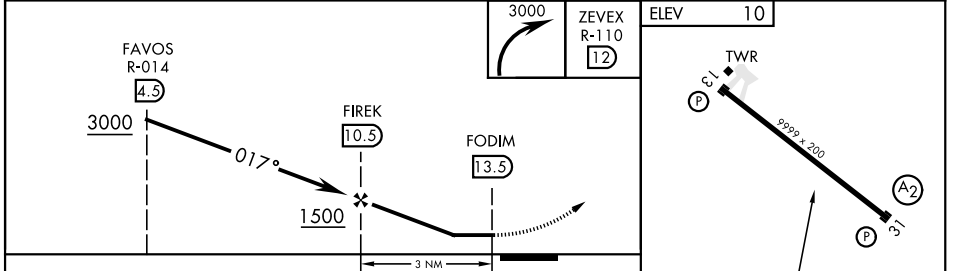

TACAN-A

TACAN Chan 97	COF	APCH CRS 017°	Rwy Idg TDZE N/A	Arprt Elev 10	[USAF]	CAPE CANAVERAL SFS SKID STRIP (KXMR)
RADAR required			MISSED APPROACH: Turn right direct ZEVEX (COF R-110/12 DME) maintain 3000 and hold.			
▼ * Circling not authorized N of Rwy 13-31.						

ORLANDO APP CON 134.95 281.425	CAPE TOWER ★ 118.625 143.15 239.05
--	--

CATEGORY	A	B	C	D	E	HIRL Rwy 13-31
☑ CIRCLING*	580-1 570 (600-1)		580-1½ 570 (600-1½)	620-2 610 (700-2)	640-2¼ 630 (700-2¼)	

TACAN-A