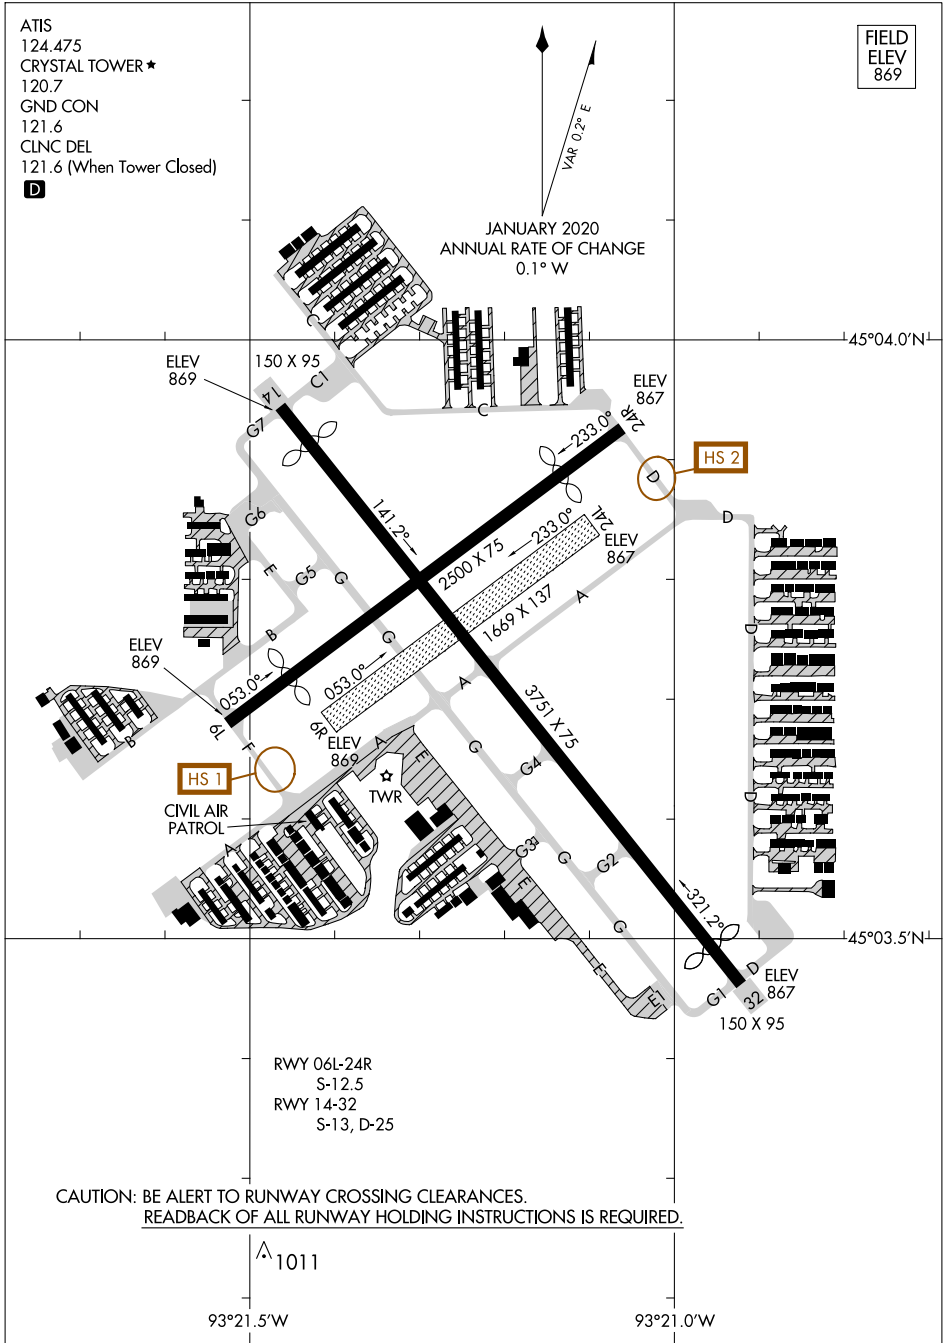

# AIRPORT DIAGRAM

AL-5158 (FAA)

CRYSTAL (MIC)  
MINNEAPOLIS, MINNESOTA

NC-1, 28 NOV 2024 to 26 DEC 2024

NC-1, 28 NOV 2024 to 26 DEC 2024

# AIRPORT DIAGRAM

MINNEAPOLIS, MINNESOTA  
CRYSTAL (MIC)