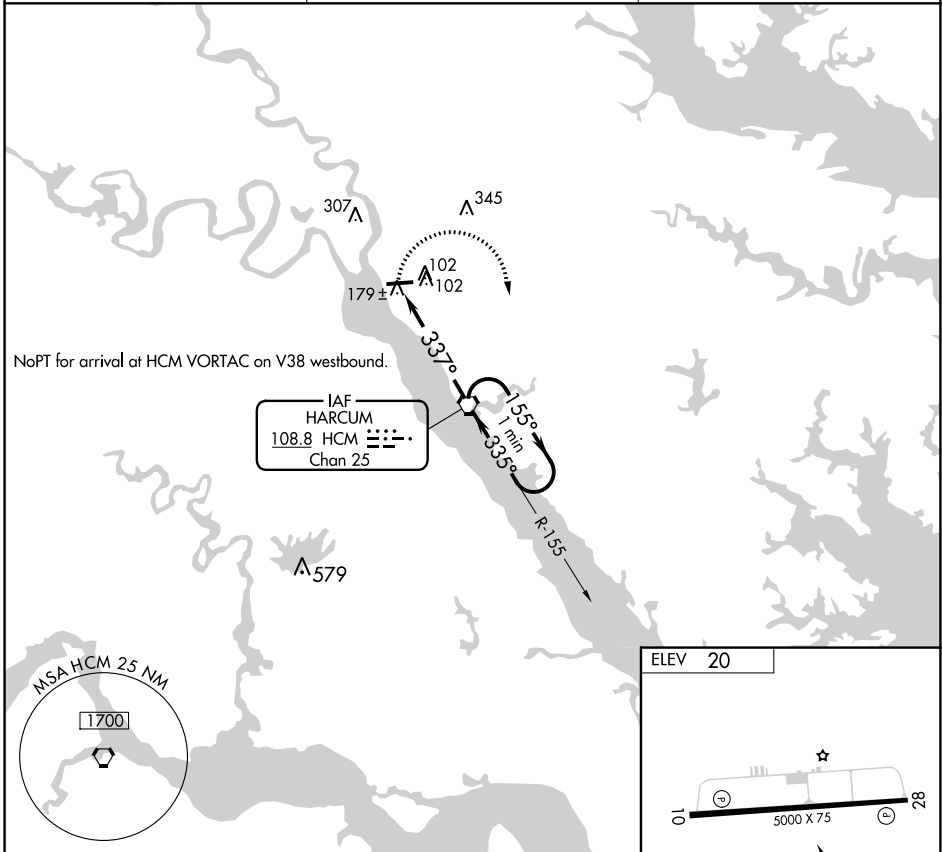

▽ When local altimeter setting not received, use Newport News altimeter setting and increase all MDA 80 feet.

▲

MISSED APPROACH: Climbing right turn to 1700 direct HCM VORTAC and hold.

AWOS-3
132.825

POTOMAC APP CON
126.4 282.375

UNICOM
123.0 (CTAF) 0

NoPT for arrival at HCM VORTAC on V38 westbound.

IAF
HARCUM
108.8 HCM
Chan 25

ELEV 20

MIRL Rwy 10-28 0
REIL Rws 10 and 28 0

FAF to MAP 4.8 NM

Knots	60	90	120	150	180
Min:Sec	4:48	3:12	2:24	1:55	1:36

CATEGORY	A	B	C	D
CIRCLING	480-1 460 (500-1)	620-1 600 (600-1)	NA	

NE-3, 28 NOV 2024 to 26 DEC 2024

NE-3, 28 NOV 2024 to 26 DEC 2024