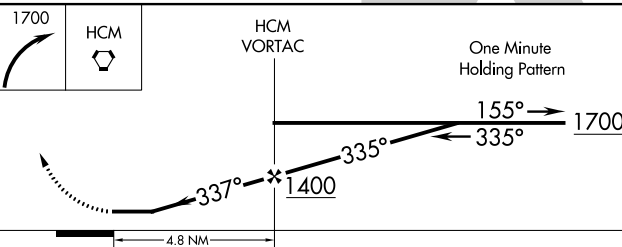

▽ When local altimeter setting not received, use Newport News altimeter setting and increase all MDA 80 feet.

▲

MISSED APPROACH: Climbing right turn to 1700 direct HCM VORTAC and hold.

AWOS-3
132.825

POTOMAC APP CON
126.4 282.375

UNICOM
123.0 (CTAF) 0

NoPT for arrival at HCM VORTAC on V38 westbound.

IAF
HARCUM
108.8 HCM
Chan 25

ELEV 20

MIRL Rwy 10-28 0
REIL Rws 10 and 28 0

FAF to MAP 4.8 NM

Knots	60	90	120	150	180
Min:Sec	4:48	3:12	2:24	1:55	1:36