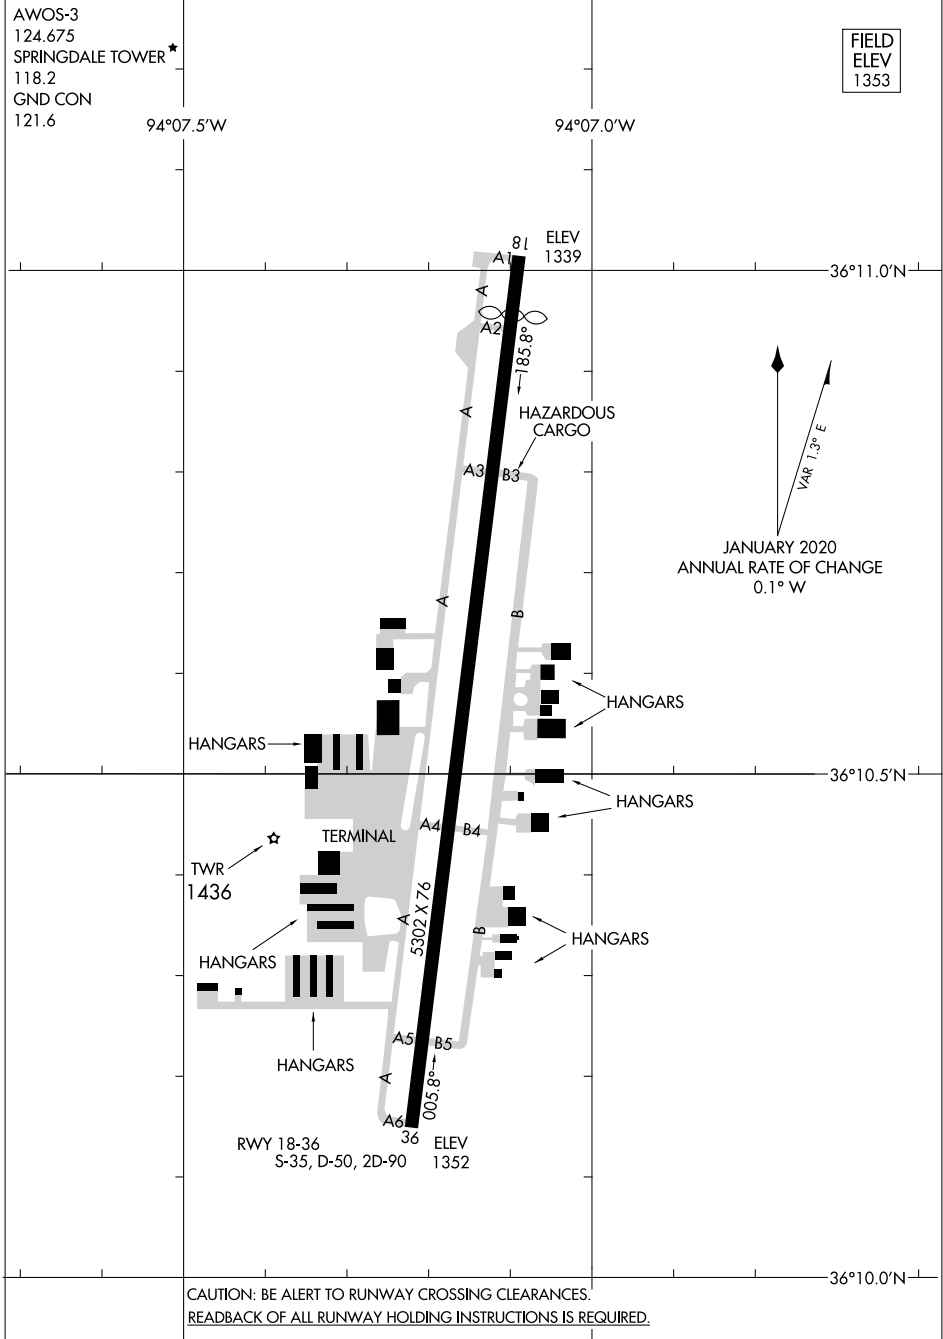

20086

# AIRPORT DIAGRAM

AL-5165 (FAA)

SPRINGDALE MUNI (ASG)  
SPRINGDALE, ARKANSAS

SC-1, 28 NOV 2024 to 26 DEC 2024

SC-1, 28 NOV 2024 to 26 DEC 2024